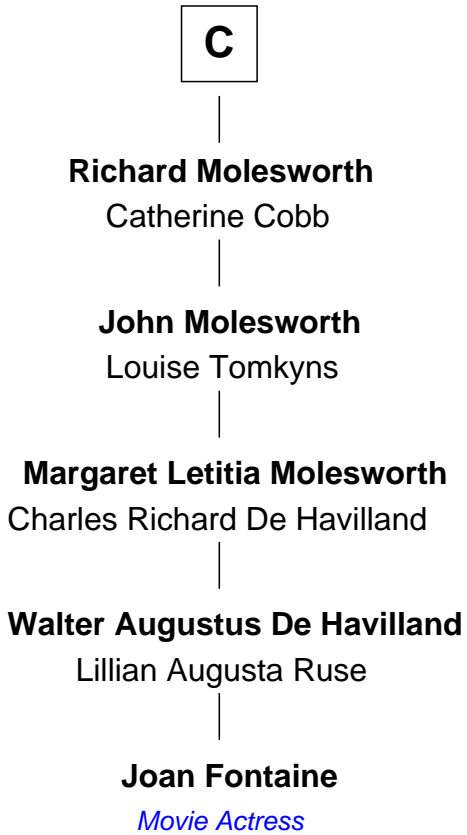

# FamousKin.com Relationship Chart of

**Joan Fontaine**

*Movie Actress*

17th cousin 4 times removed of

**Susan B. Anthony**

*Women's Rights Advocate*

**John de Botetourte**

Maud FitzThomas

FamousKin.com