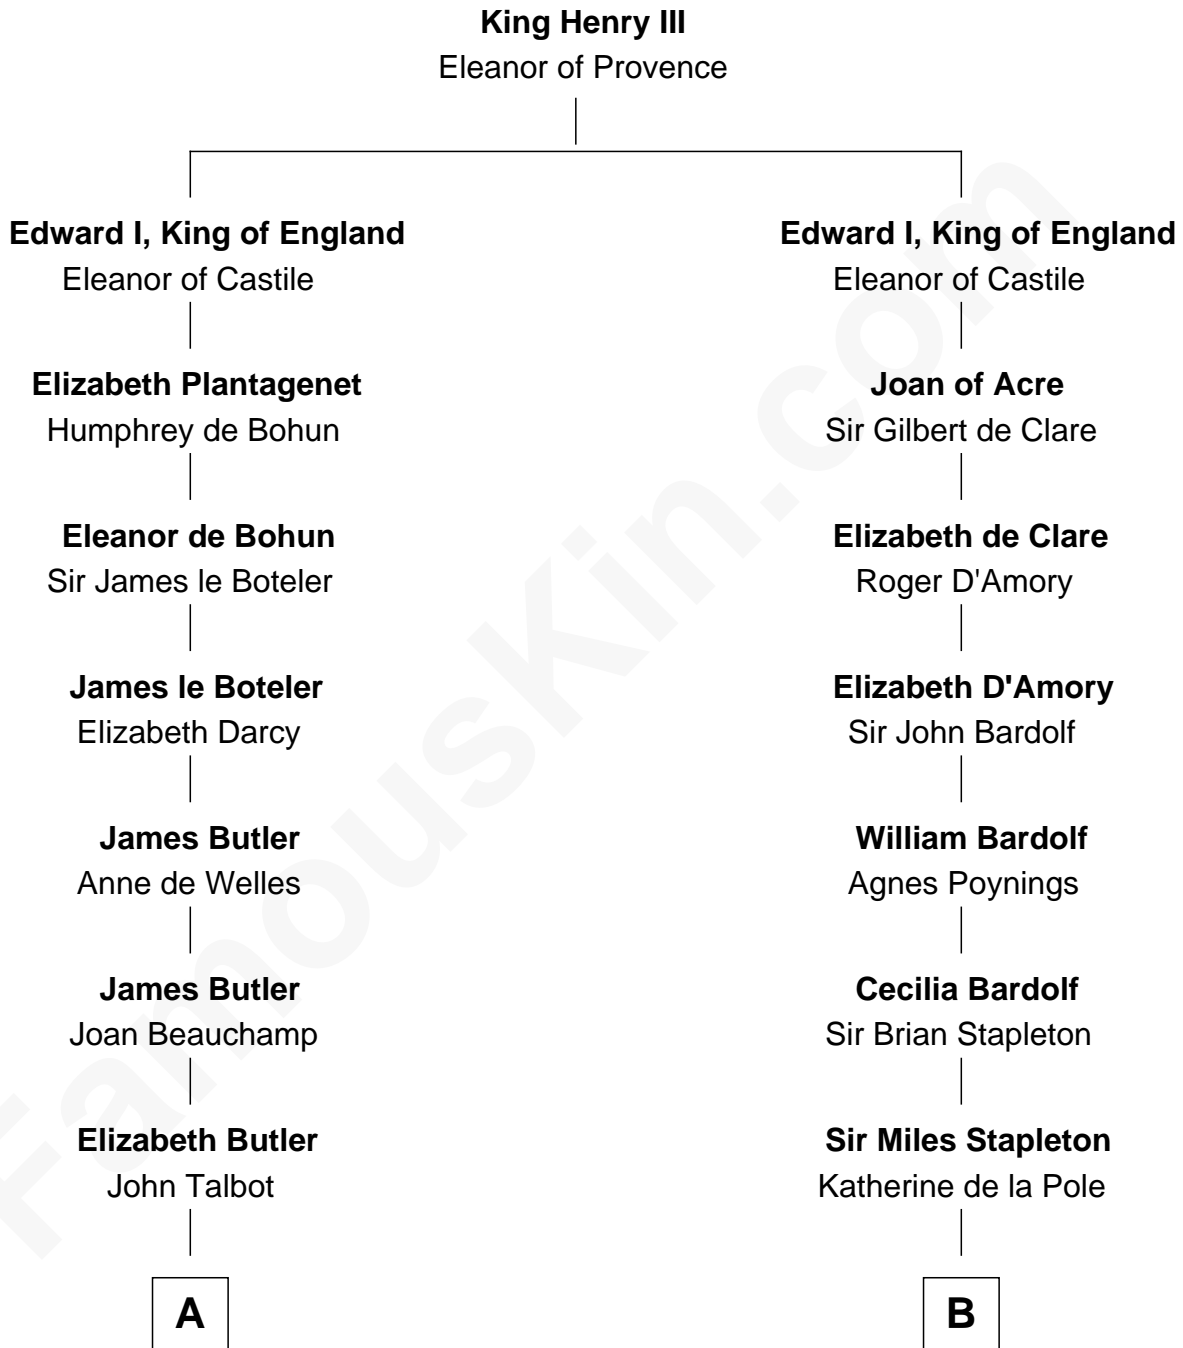

FamousKin.com Relationship Chart of

Joan Fontaine

Movie Actress

14th cousin 6 times removed of

Rev. George Burroughs

Executed for Witchcraft, Salem 1692

C

—
John Molesworth

Louise Tomkyns

—
Margaret Letitia Molesworth

Charles Richard De Havilland

—
Walter Augustus De Havilland

Lillian Augusta Ruse

—
Joan Fontaine

Movie Actress

FamousKin.com