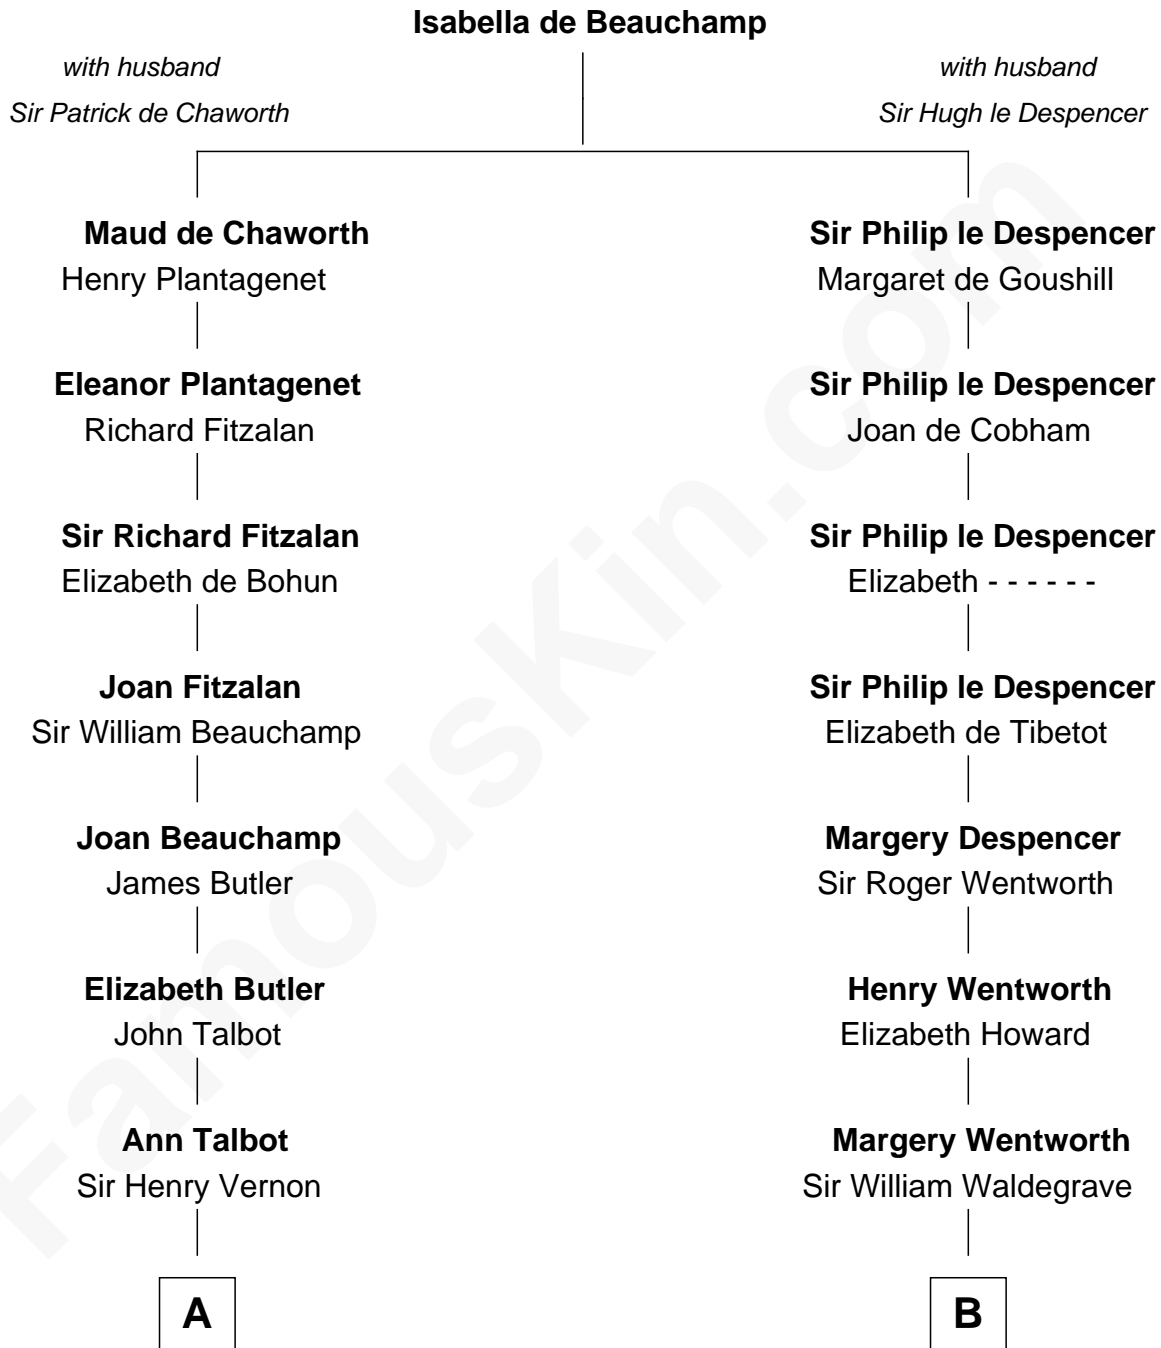

FamousKin.com
Relationship Chart of
Joan Fontaine
Movie Actress

12th cousin 7 times removed of

Rev. George Burroughs
Executed for Witchcraft, Salem 1692

C

—
Margaret Letitia Molesworth

Charles Richard De Havilland

—
Walter Augustus De Havilland

Lillian Augusta Ruse

—
Joan Fontaine

Movie Actress

FamousKin.com