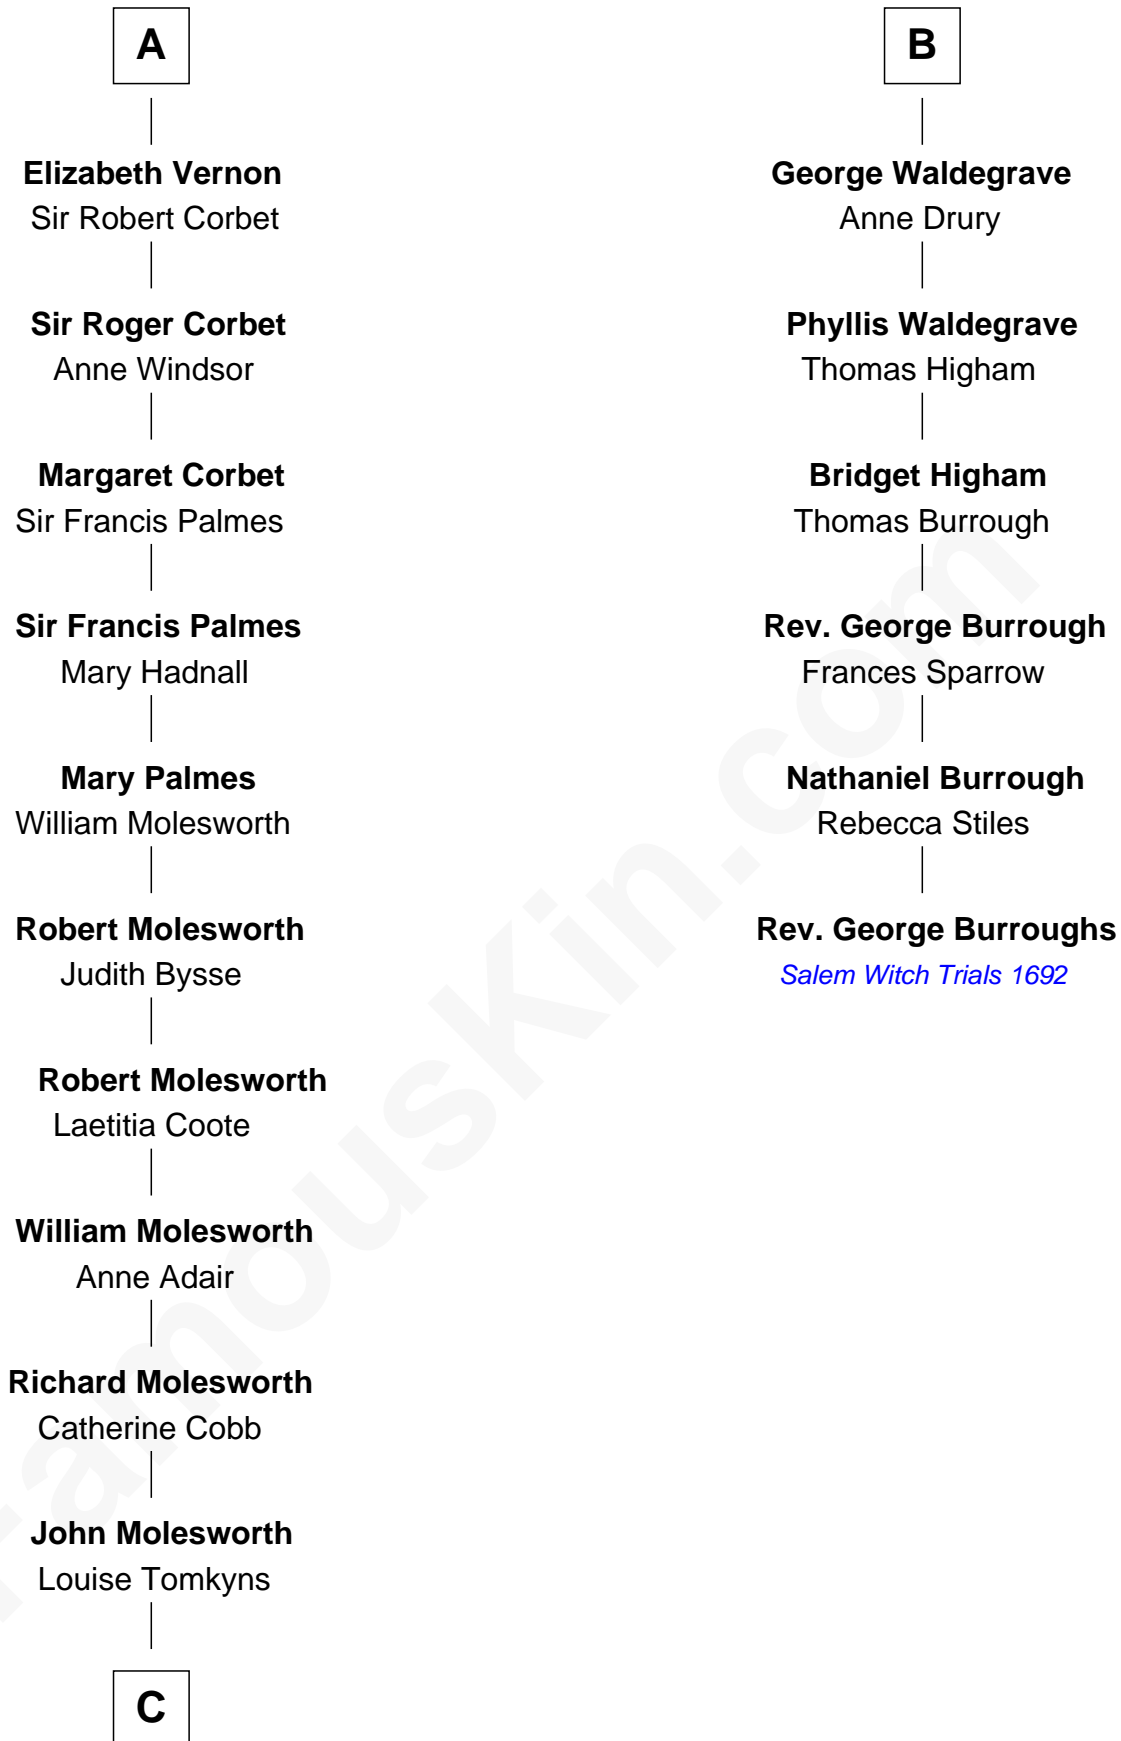

FamousKin.com
Relationship Chart of
Joan Fontaine
Movie Actress

12th cousin 7 times removed of

Rev. George Burroughs
Executed for Witchcraft, Salem 1692

C

—
Margaret Letitia Molesworth

Charles Richard De Havilland

—
Walter Augustus De Havilland

Lillian Augusta Ruse

—
Joan Fontaine

Movie Actress

FamousKin.com