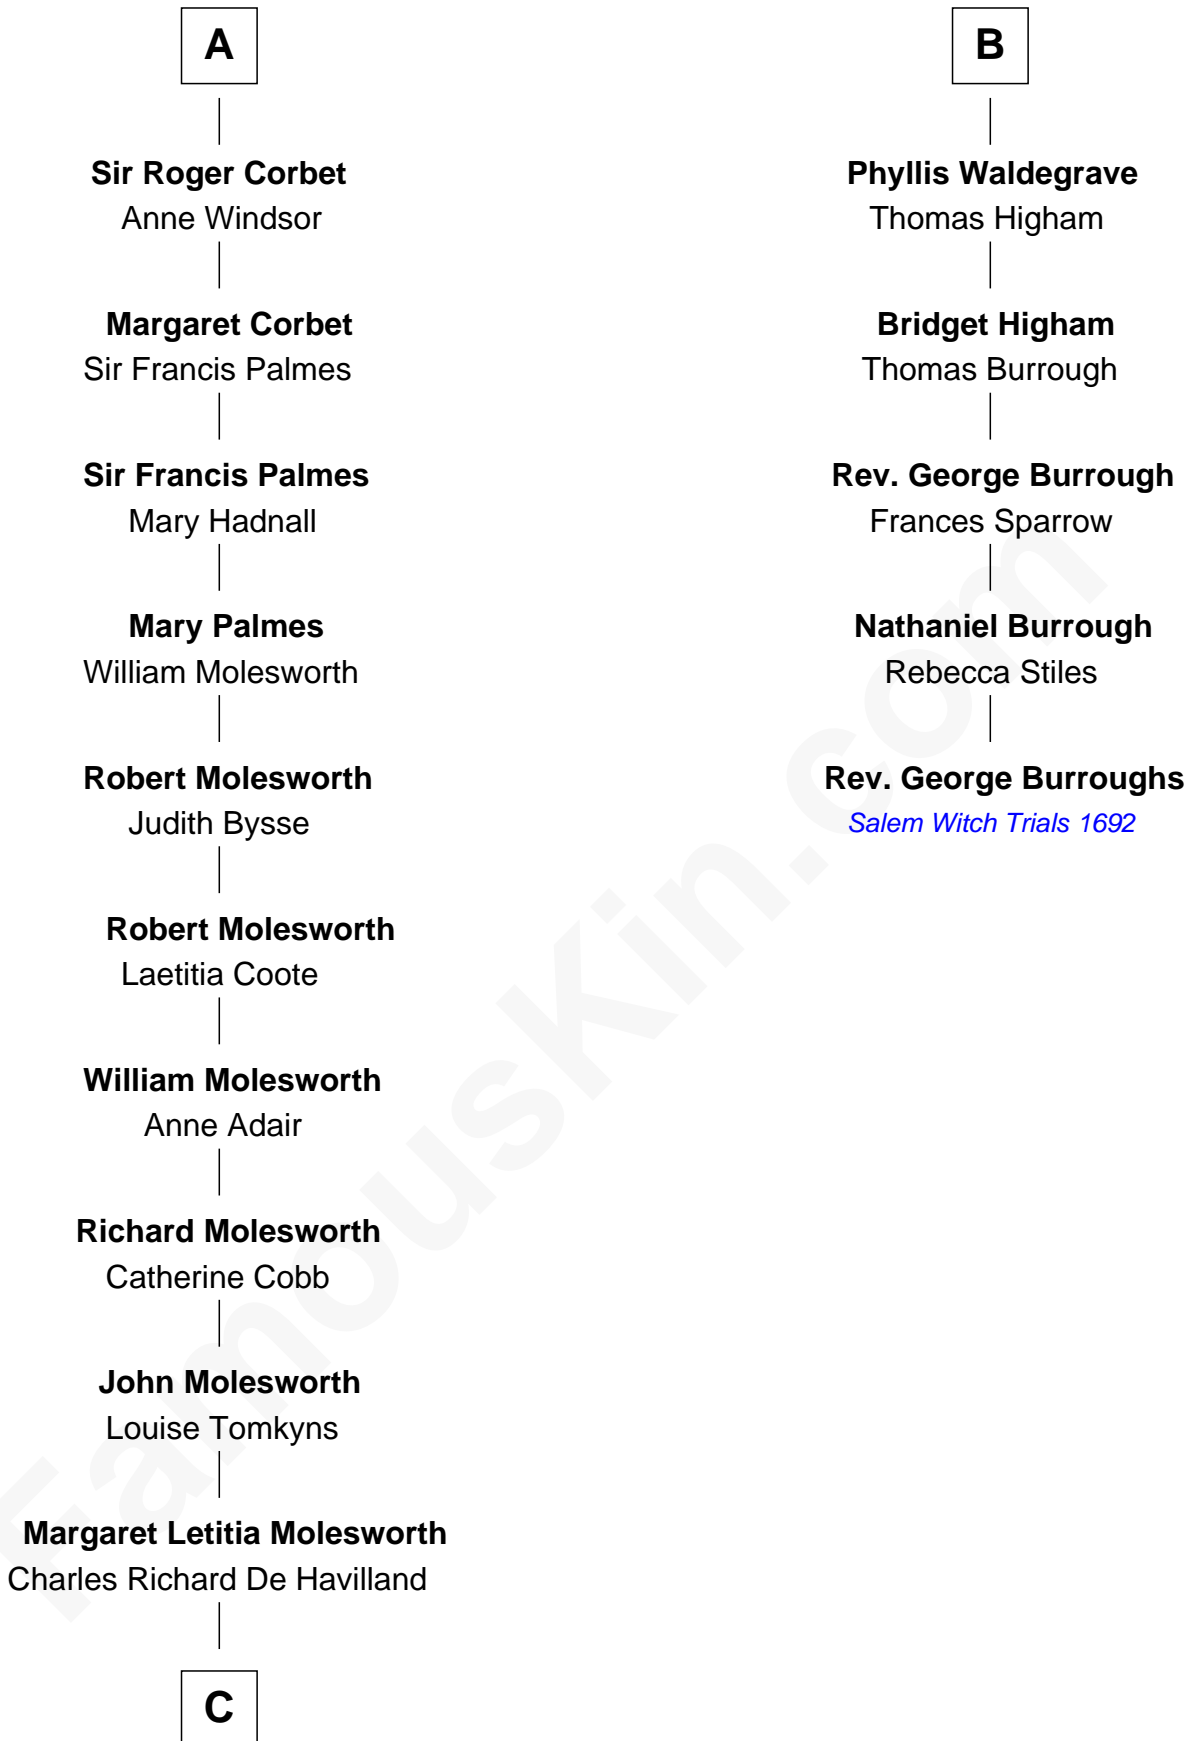

FamousKin.com
Relationship Chart of
Joan Fontaine
Movie Actress

11th cousin 7 times removed of

Rev. George Burroughs
Executed for Witchcraft, Salem 1692

Bartholomew de Badlesmere
 Margaret de Clare

Margery de Badlesmere

John Talbot

Ann Talbot

Sir Henry Vernon

Elizabeth Vernon

Sir Robert Corbet

A

Margaret de Badlesmere

Sir John de Tibetot

Sir Robert de Tibetot

Margaret Deincourt

Elizabeth de Tibetot

Sir Philip le Despencer

Margery Despencer

Sir Roger Wentworth

Henry Wentworth

Elizabeth Howard

Margery Wentworth

Sir William Waldegrave

George Waldegrave

Anne Drury

B

C

—
Walter Augustus De Havilland

Lillian Augusta Ruse