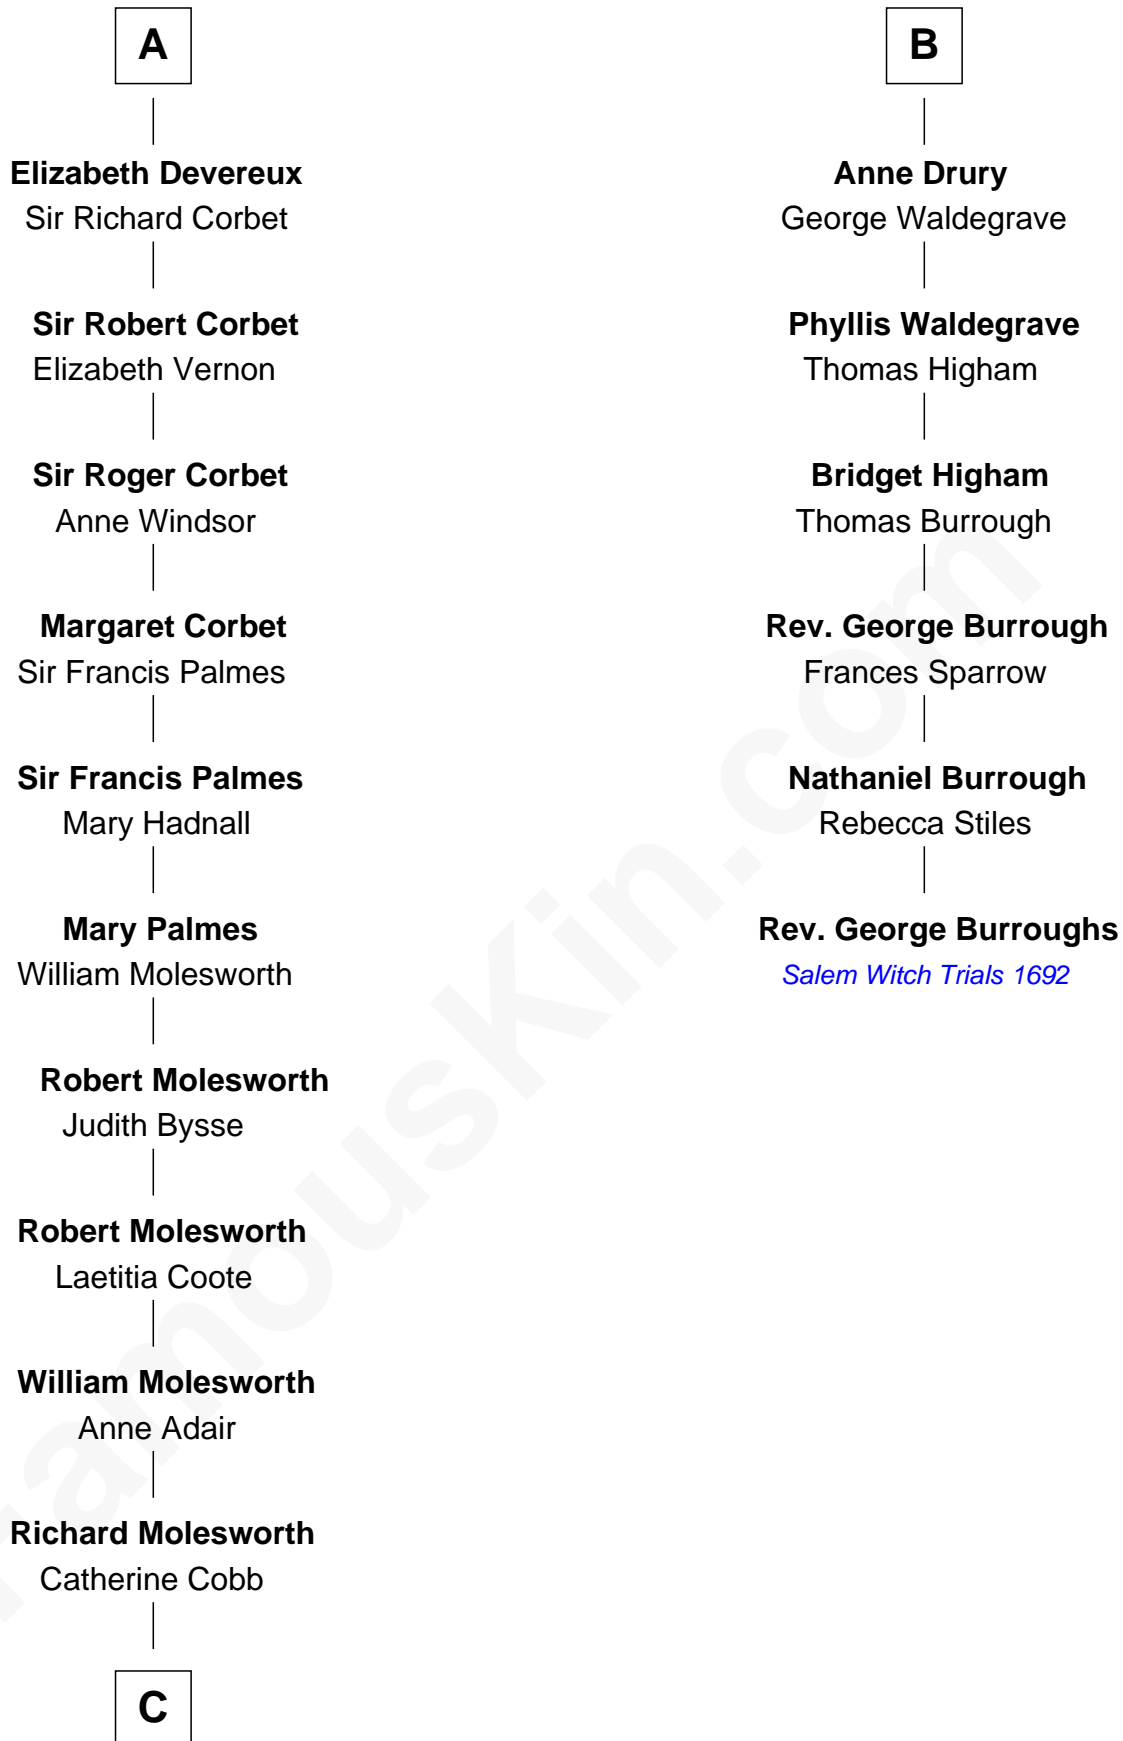

FamousKin.com Relationship Chart of

Joan Fontaine

Movie Actress

12th cousin 8 times removed of

Rev. George Burroughs

Executed for Witchcraft, Salem 1692

Sir Gilbert de Clare

Joan of Acre

C

—
John Molesworth

Louise Tomkyns

—
Margaret Letitia Molesworth

Charles Richard De Havilland

—
Walter Augustus De Havilland

Lillian Augusta Ruse

—
Joan Fontaine