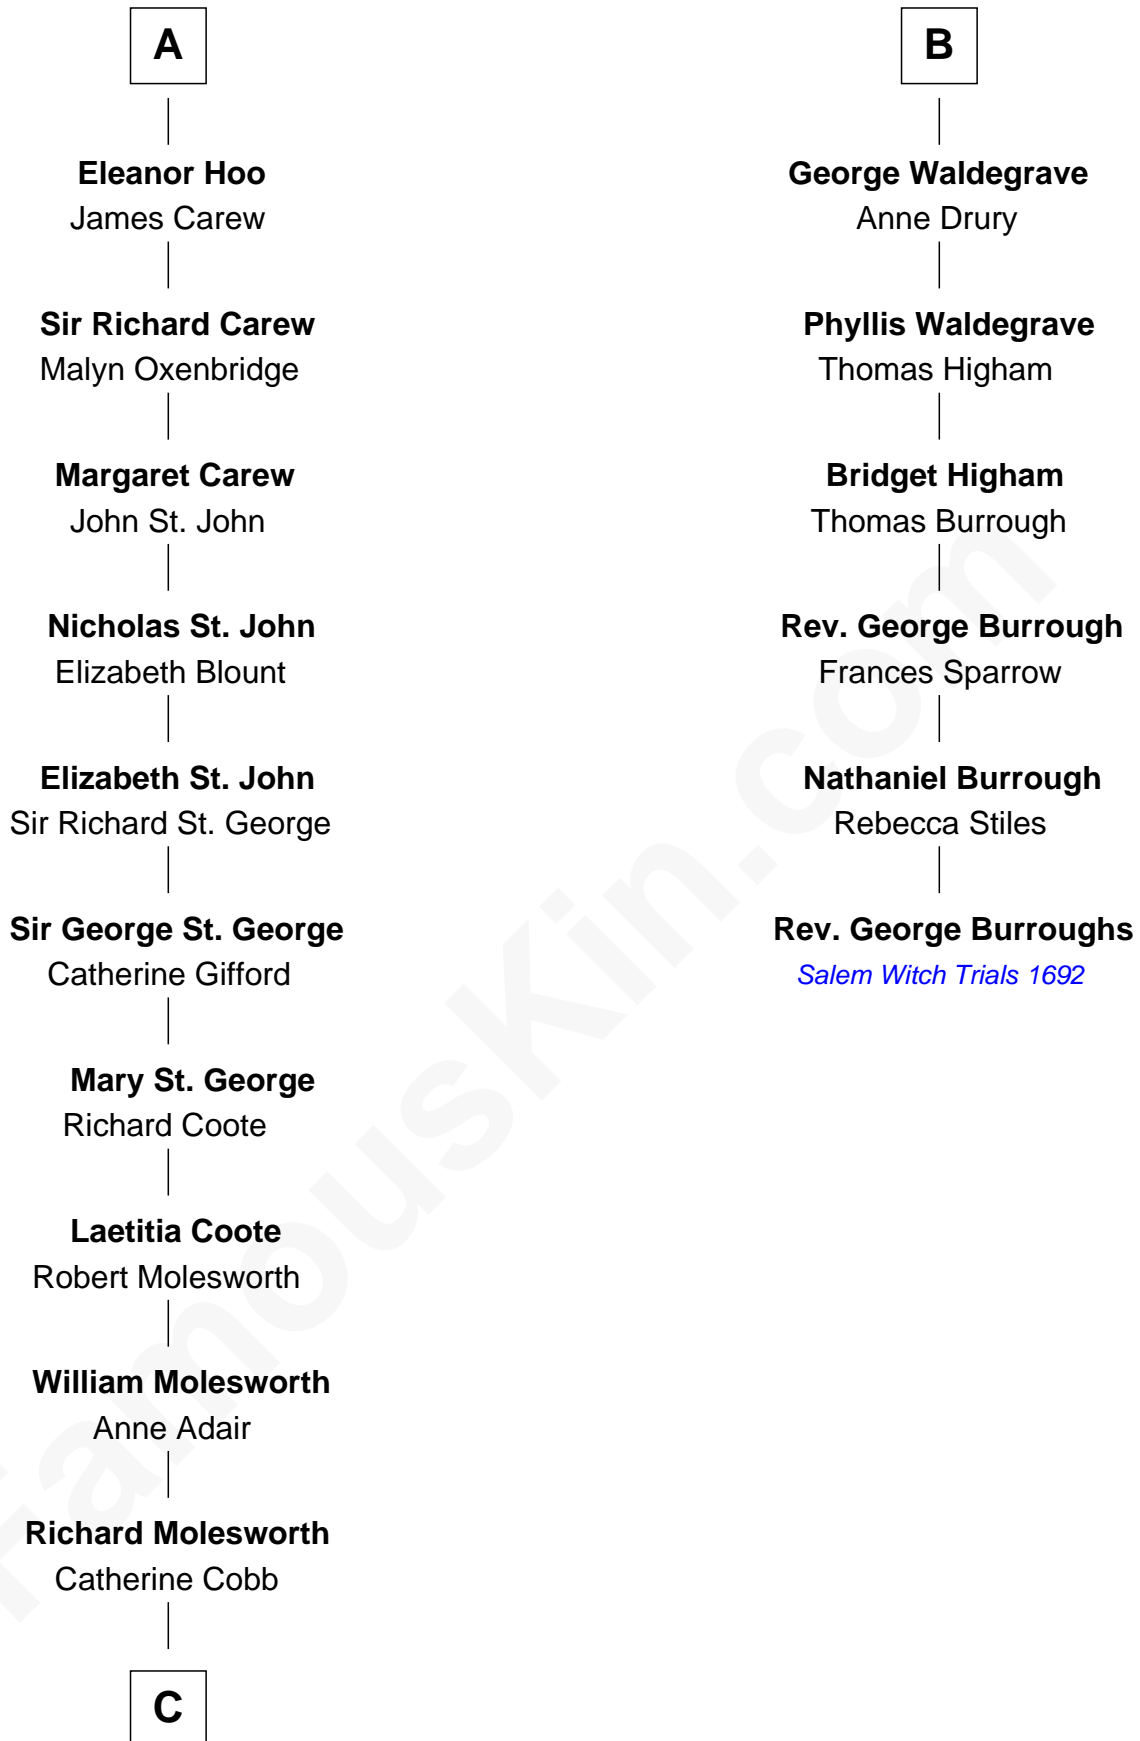

FamousKin.com Relationship Chart of

Joan Fontaine

Movie Actress

12th cousin 8 times removed of

Rev. George Burroughs

Executed for Witchcraft, Salem 1692

Eudo la Zouche
Milicent de Cantilupe

Eve la Zouche
Sir Maurice de Berkeley

Isabel de Berkeley
Sir Robert de Clifford

Sir Roger de Clifford
Maud de Beauchamp

Katherine de Clifford
Sir Ralph de Greystoke

Maud de Greystoke
Eudo de Welles

Sir Lionel de Welles
Joan de Waterton

Eleanor de Welles
Sir Thomas Hoo

A

Sir William la Zouche
Maud Lovel

Milicent la Zouche
Sir William Deincourt

Margaret Deincourt
Sir Robert de Tibetot

Elizabeth de Tibetot
Sir Philip le Despencer

Margery Despencer
Sir Roger Wentworth

Henry Wentworth
Elizabeth Howard

Margery Wentworth
Sir William Waldegrave

B

C

—
John Molesworth

Louise Tomkyns

—
Margaret Letitia Molesworth

Charles Richard De Havilland

—
Walter Augustus De Havilland