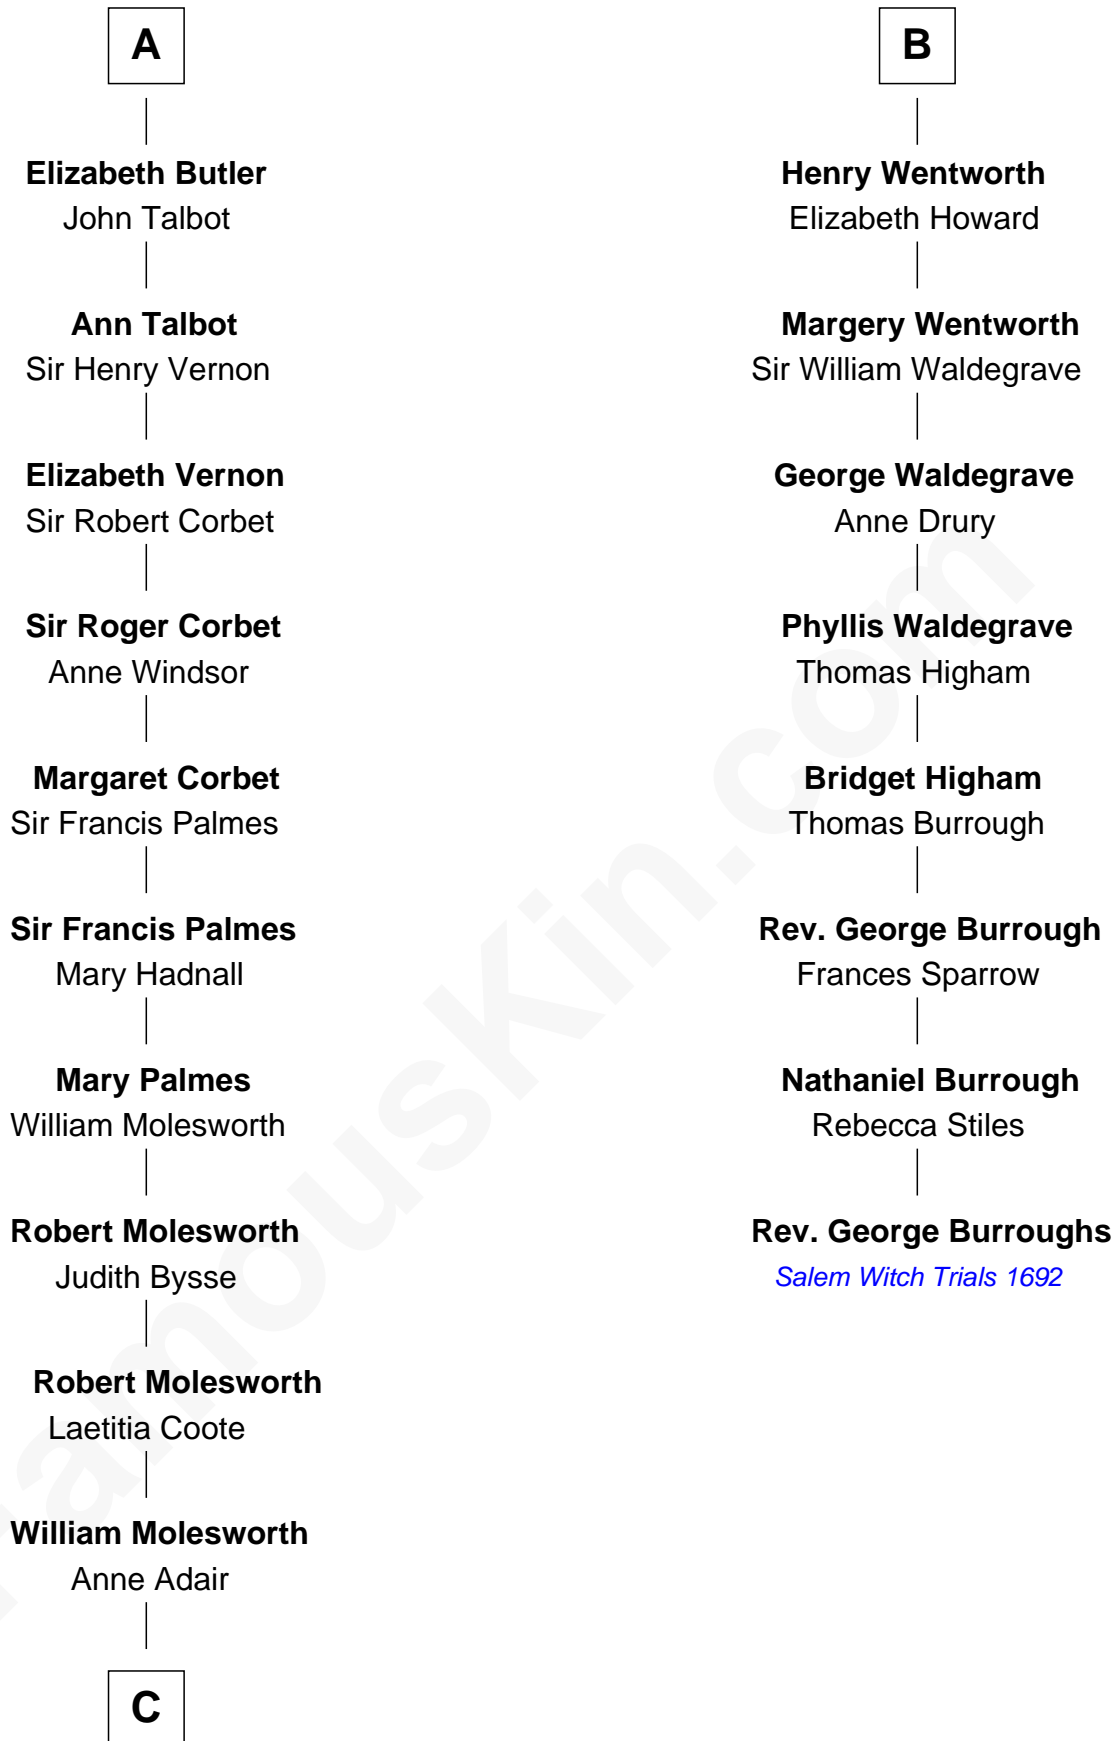

FamousKin.com Relationship Chart of

Joan Fontaine

Movie Actress

14th cousin 7 times removed of

Rev. George Burroughs

Executed for Witchcraft, Salem 1692

William de Braiose

Eva Marshal

Eleanor de Braiose
Sir Humphrey de Bohun

Humphrey de Bohun
Maud de Fiennes

Humphrey de Bohun
Elizabeth Plantagenet

Eleanor de Bohun
Sir James le Boteler

James le Boteler
Elizabeth Darcy

James Butler
Anne de Welles

James Butler
Joan Beauchamp

A

Eve de Braiose
Sir William de Cantilupe

Milicent de Cantilupe
Eudo la Zouche

Sir William la Zouche
Maud Lovel

Milicent la Zouche
Sir William Deincourt

Margaret Deincourt
Sir Robert de Tibetot

Elizabeth de Tibetot
Sir Philip le Despencer

Margery Despencer
Sir Roger Wentworth

B

C

Richard Molesworth

Catherine Cobb

John Molesworth

Louise Tomkyns