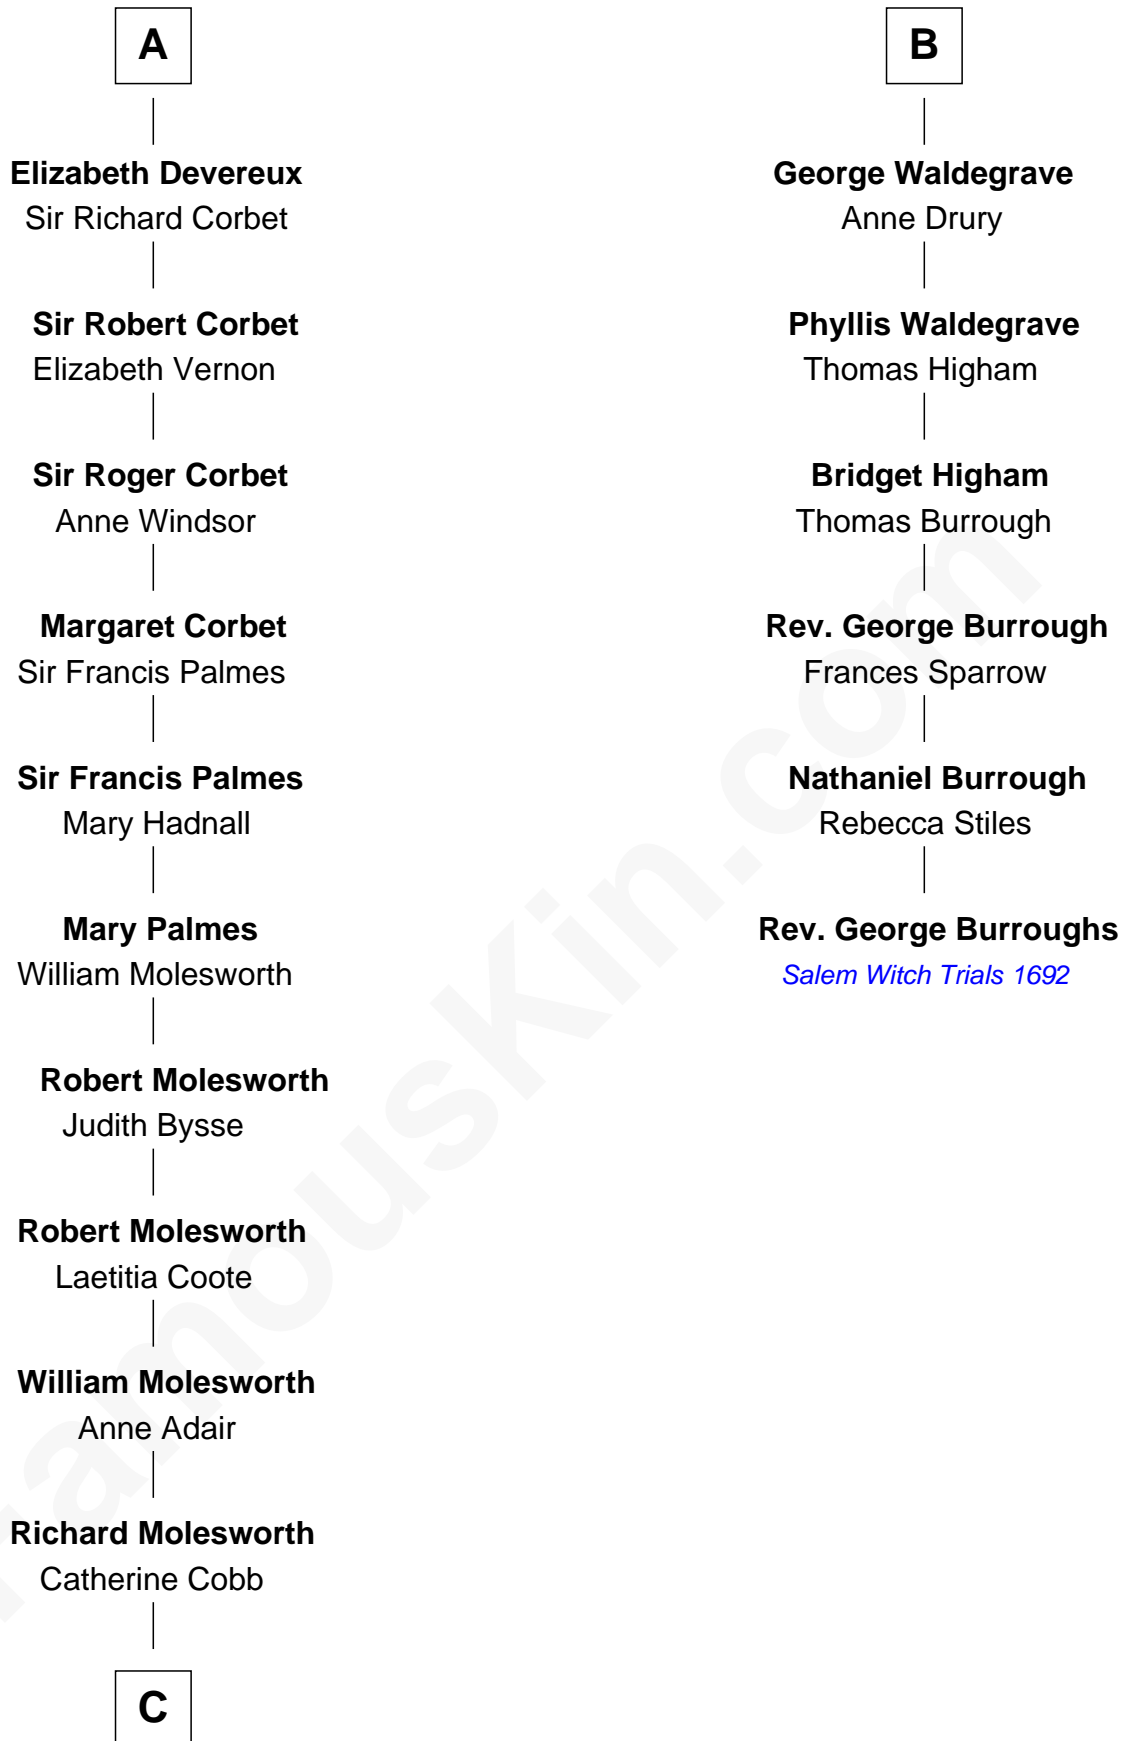

FamousKin.com Relationship Chart of

Joan Fontaine

Movie Actress

12th cousin 8 times removed of

Rev. George Burroughs

Executed for Witchcraft, Salem 1692

C

—
John Molesworth

Louise Tomkyns

—
Margaret Letitia Molesworth

Charles Richard De Havilland

—
Walter Augustus De Havilland

Lillian Augusta Ruse

—
Joan Fontaine

Movie Actress

FamousKin.com