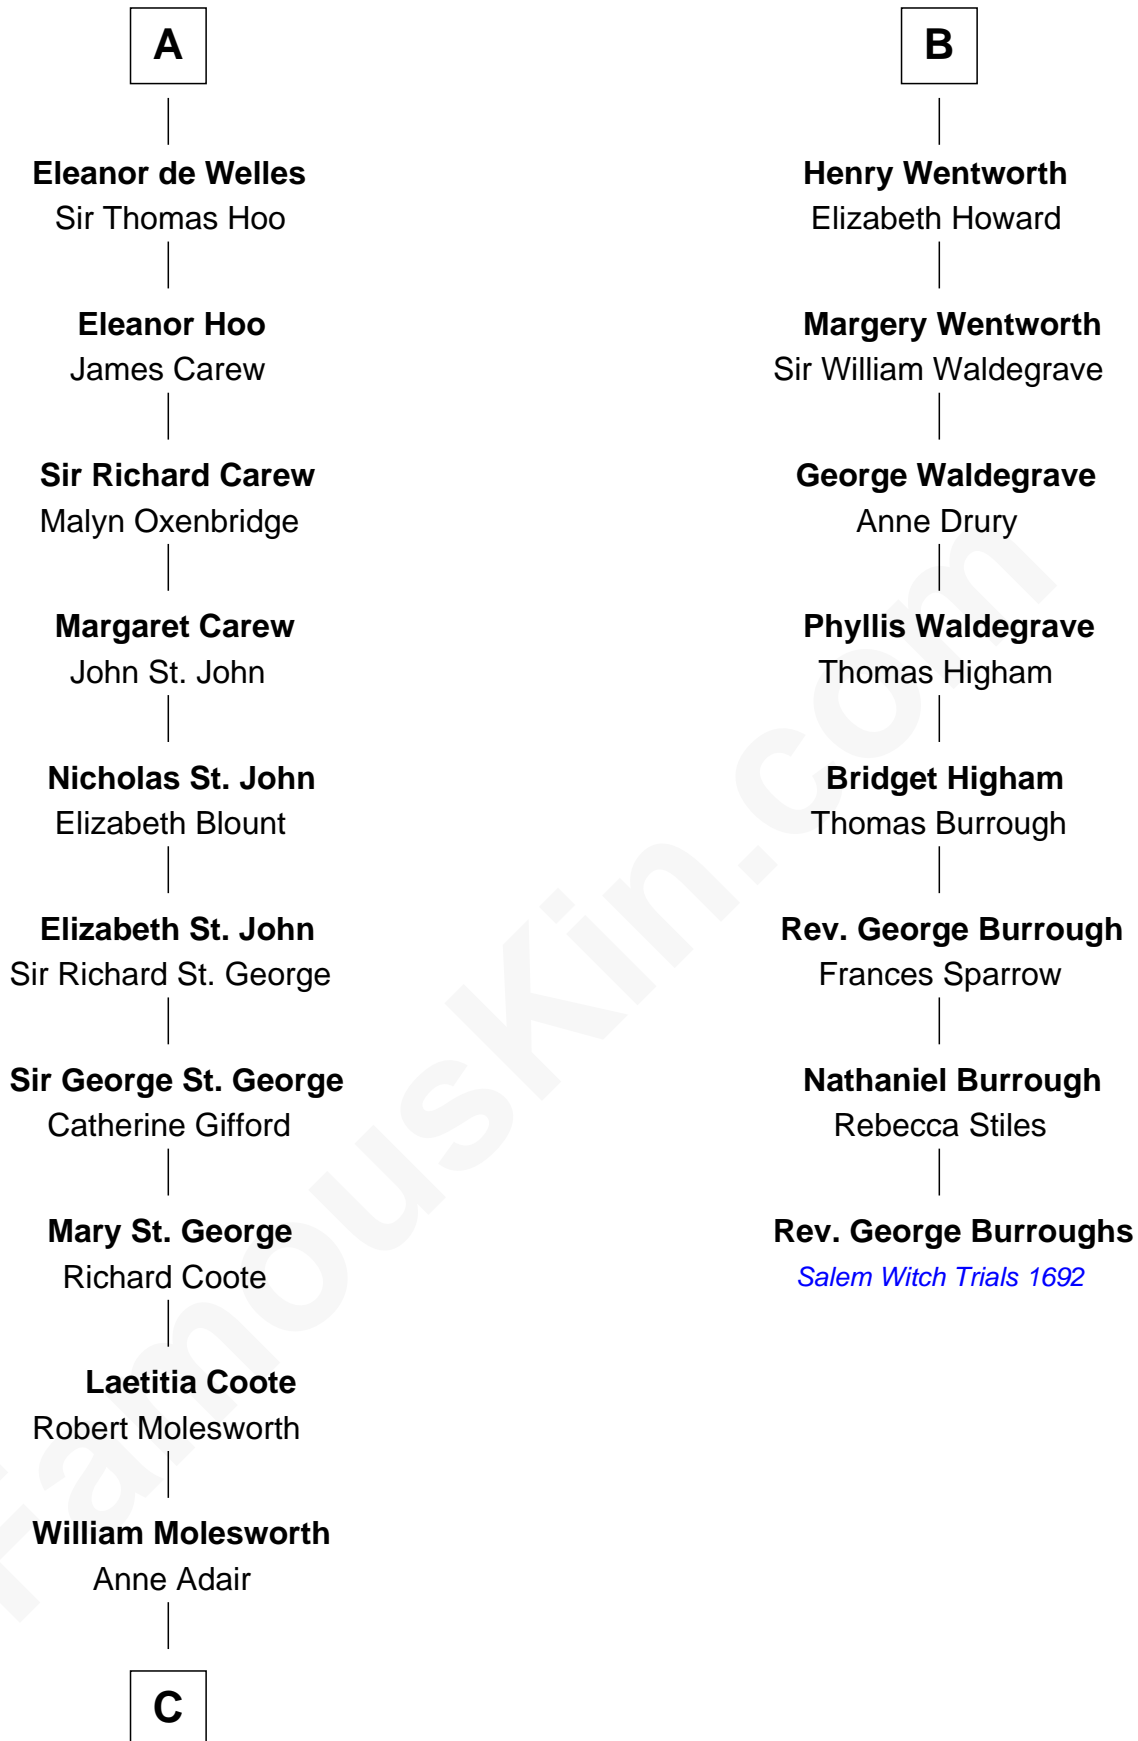

**FamousKin.com**  
**Relationship Chart of**  
**Joan Fontaine**  
*Movie Actress*

14th cousin 7 times removed of

**Rev. George Burroughs**  
*Executed for Witchcraft, Salem 1692*

**C**

**Richard Molesworth**

Catherine Cobb

**John Molesworth**

Louise Tomkyns

**Margaret Letitia Molesworth**

Charles Richard De Havilland

**Walter Augustus De Havilland**

Lillian Augusta Ruse

**Joan Fontaine**