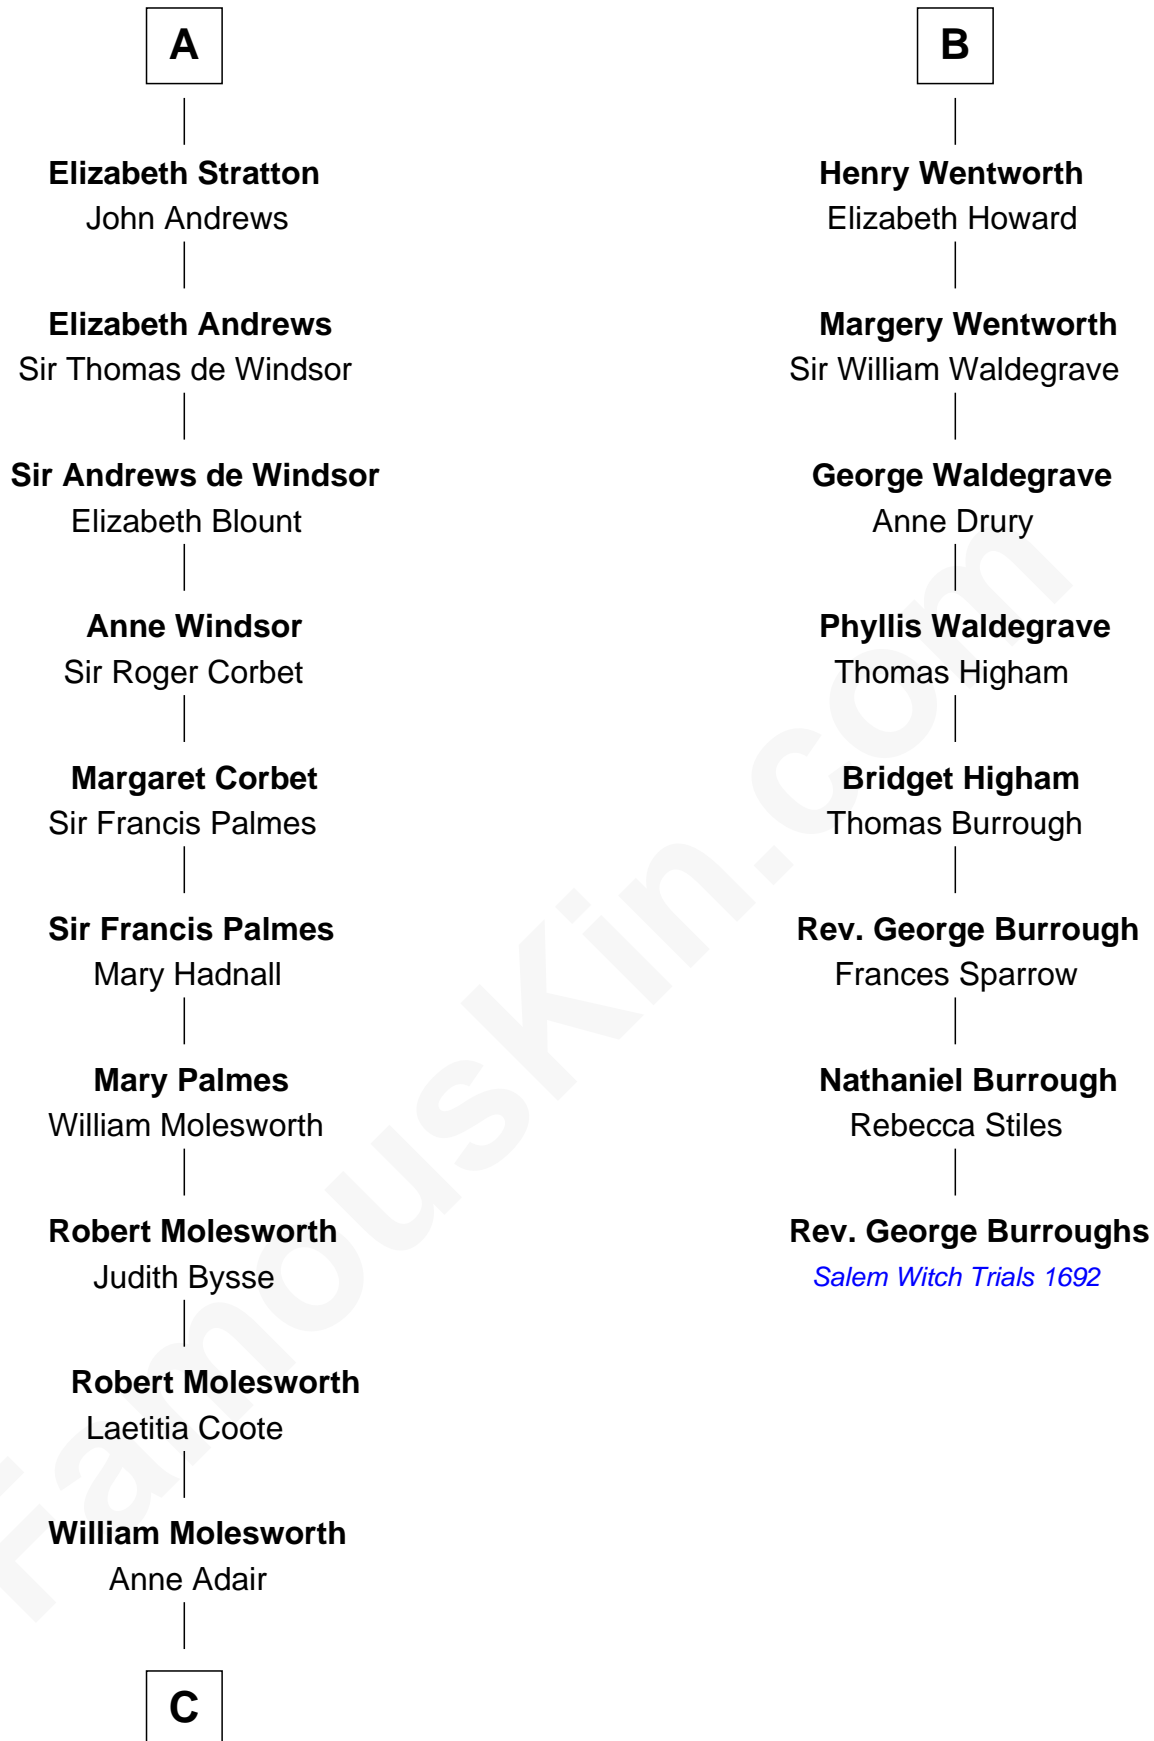

FamousKin.com Relationship Chart of

Joan Fontaine

Movie Actress

14th cousin 7 times removed of

Rev. George Burroughs

Executed for Witchcraft, Salem 1692

Sir Philip Basset

C

Richard Molesworth

Catherine Cobb

John Molesworth

Louise Tomkyns

Margaret Letitia Molesworth

Charles Richard De Havilland

Walter Augustus De Havilland

Lillian Augusta Ruse