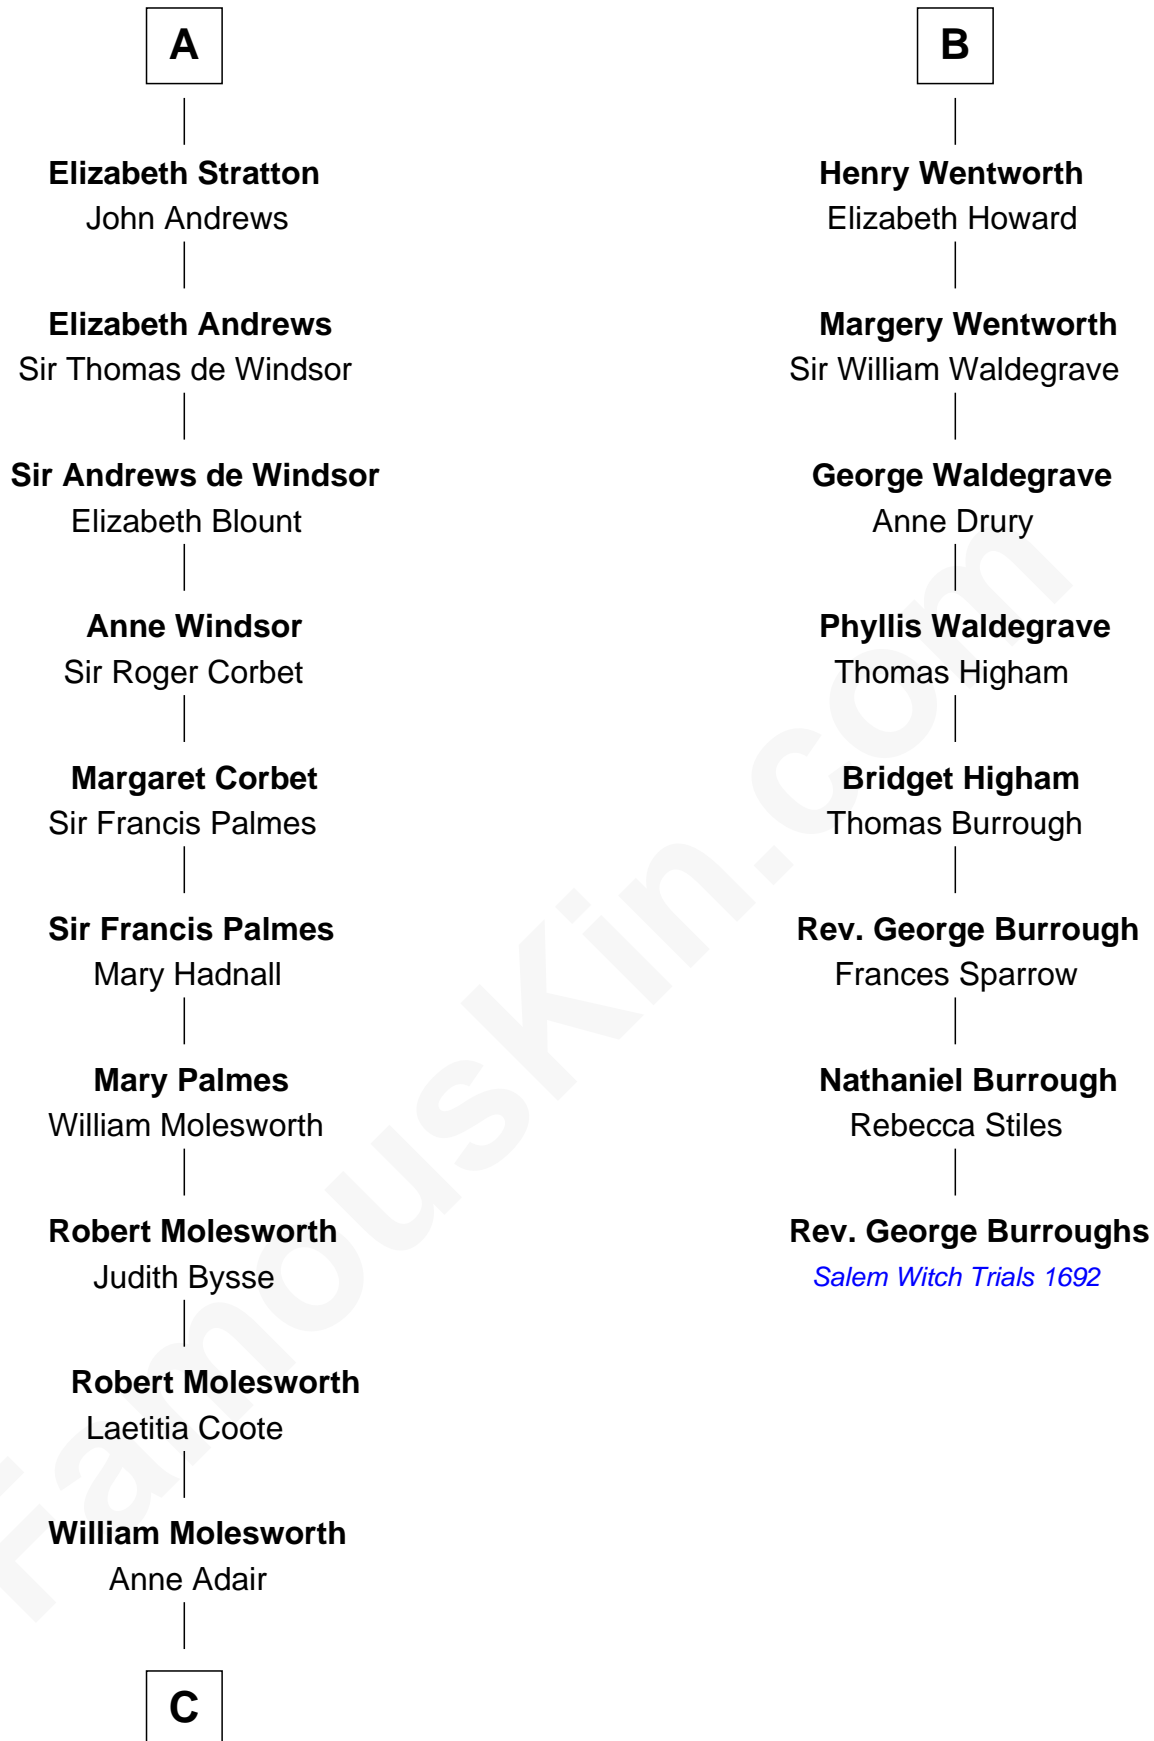

# FamousKin.com Relationship Chart of

**Joan Fontaine**

*Movie Actress*

14th cousin 7 times removed of

**Rev. George Burroughs**

*Executed for Witchcraft, Salem 1692*

**Sir Hugh le Despencer**

**C**

Richard Molesworth

Catherine Cobb

John Molesworth

Louise Tomkyns

Margaret Letitia Molesworth

Charles Richard De Havilland

Walter Augustus De Havilland

Lillian Augusta Ruse