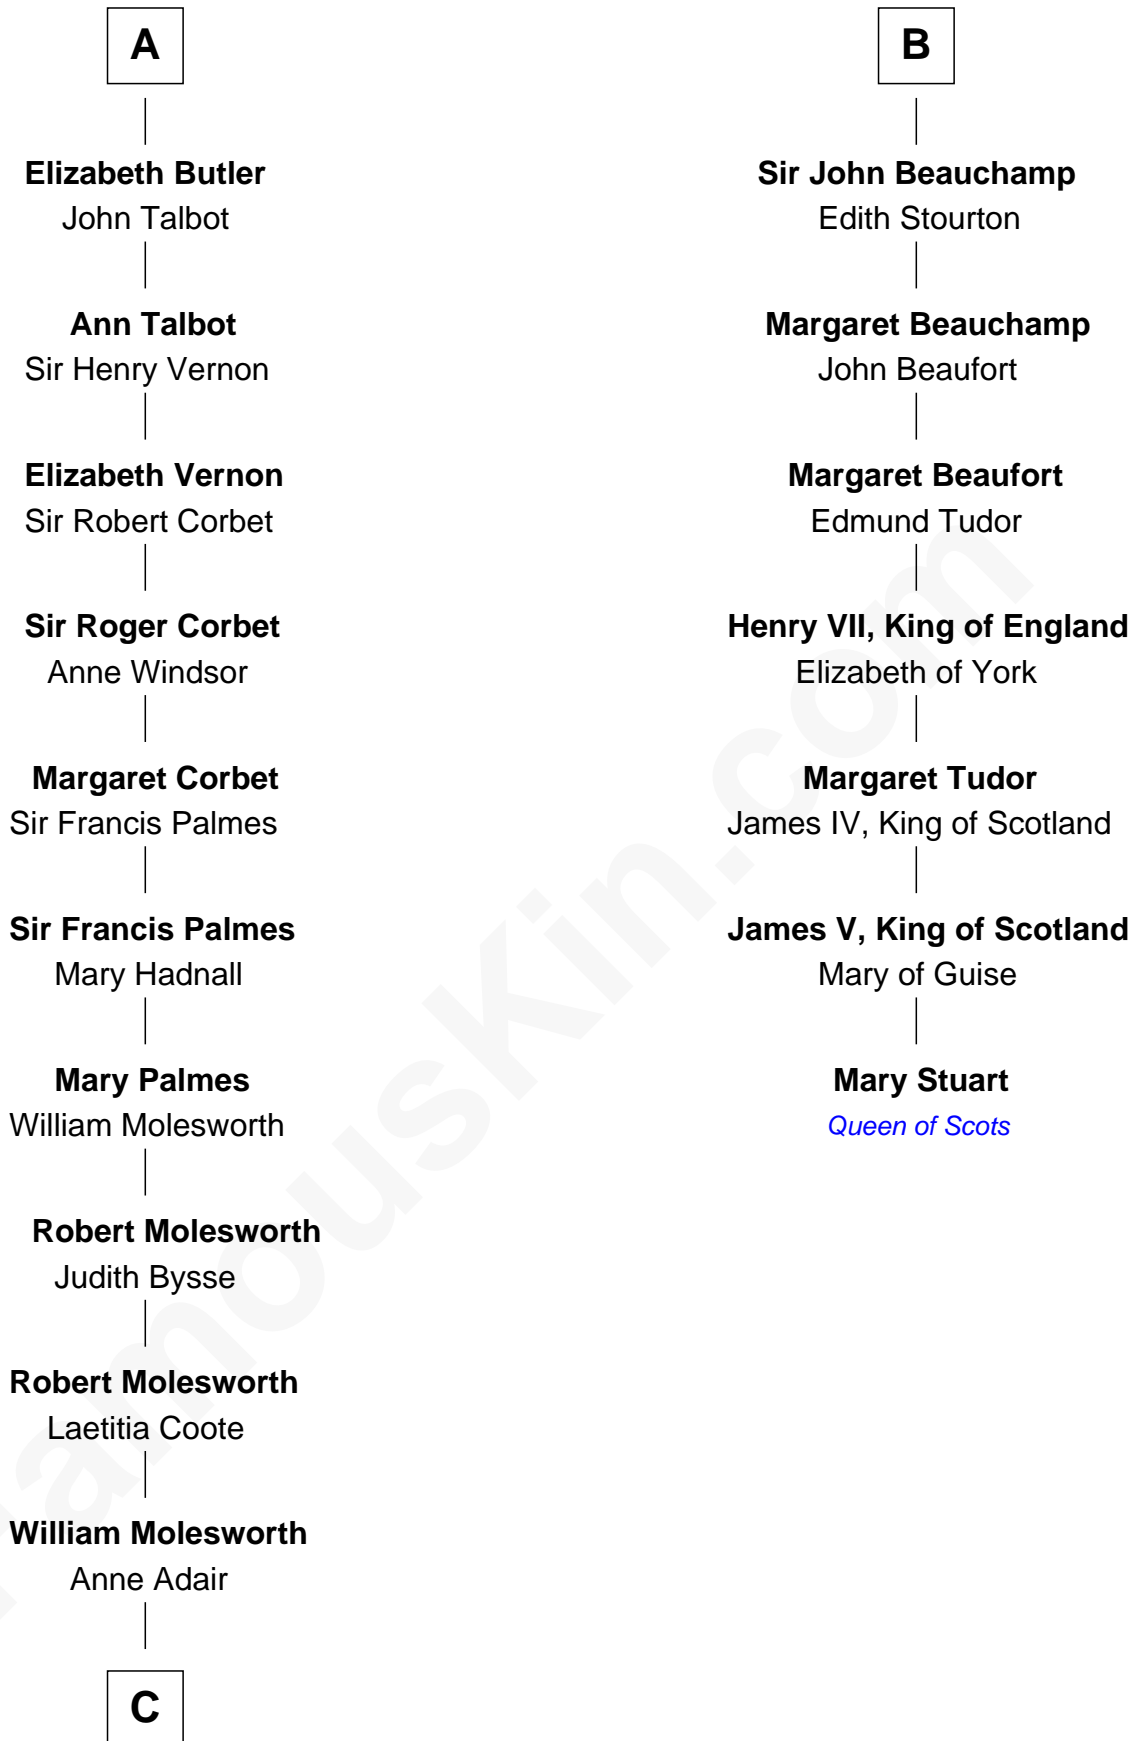

FamousKin.com Relationship Chart of

Joan Fontaine

Movie Actress

13th cousin 8 times removed of

Mary Stuart

Queen of Scots

FamousKin.com