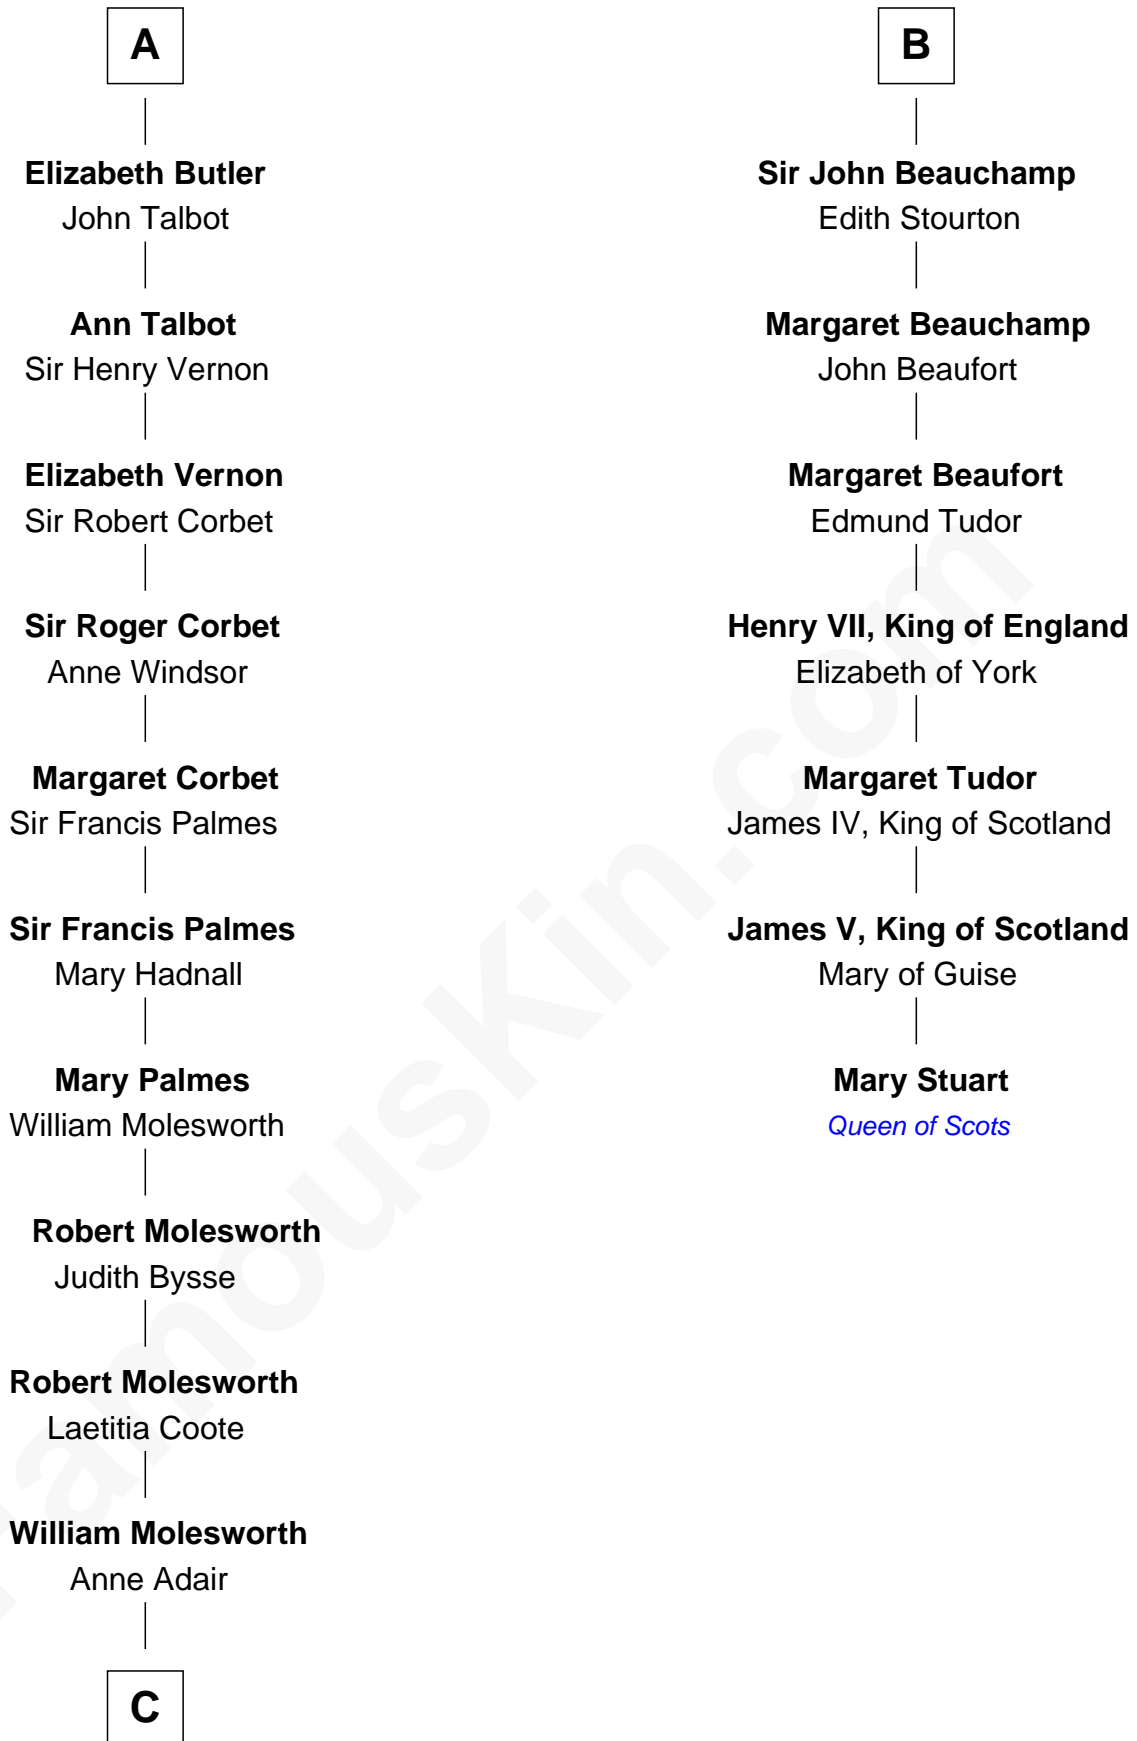

FamousKin.com Relationship Chart of

Joan Fontaine

Movie Actress

13th cousin 8 times removed of

Mary Stuart

Queen of Scots

Raoul de Lusgnan

Alice de Eu

FamousKin.com