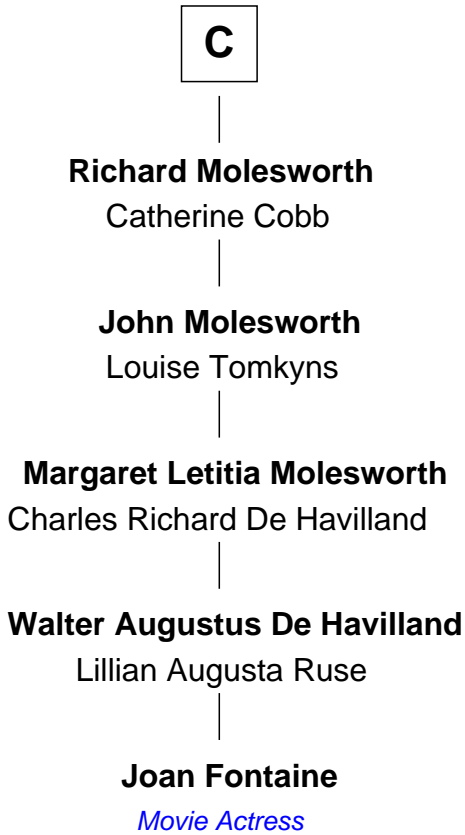

FamousKin.com Relationship Chart of

Joan Fontaine

Movie Actress

13th cousin 8 times removed of

Mary Stuart

Queen of Scots

Raoul de Lusgnan

Alice de Eu

FamousKin.com