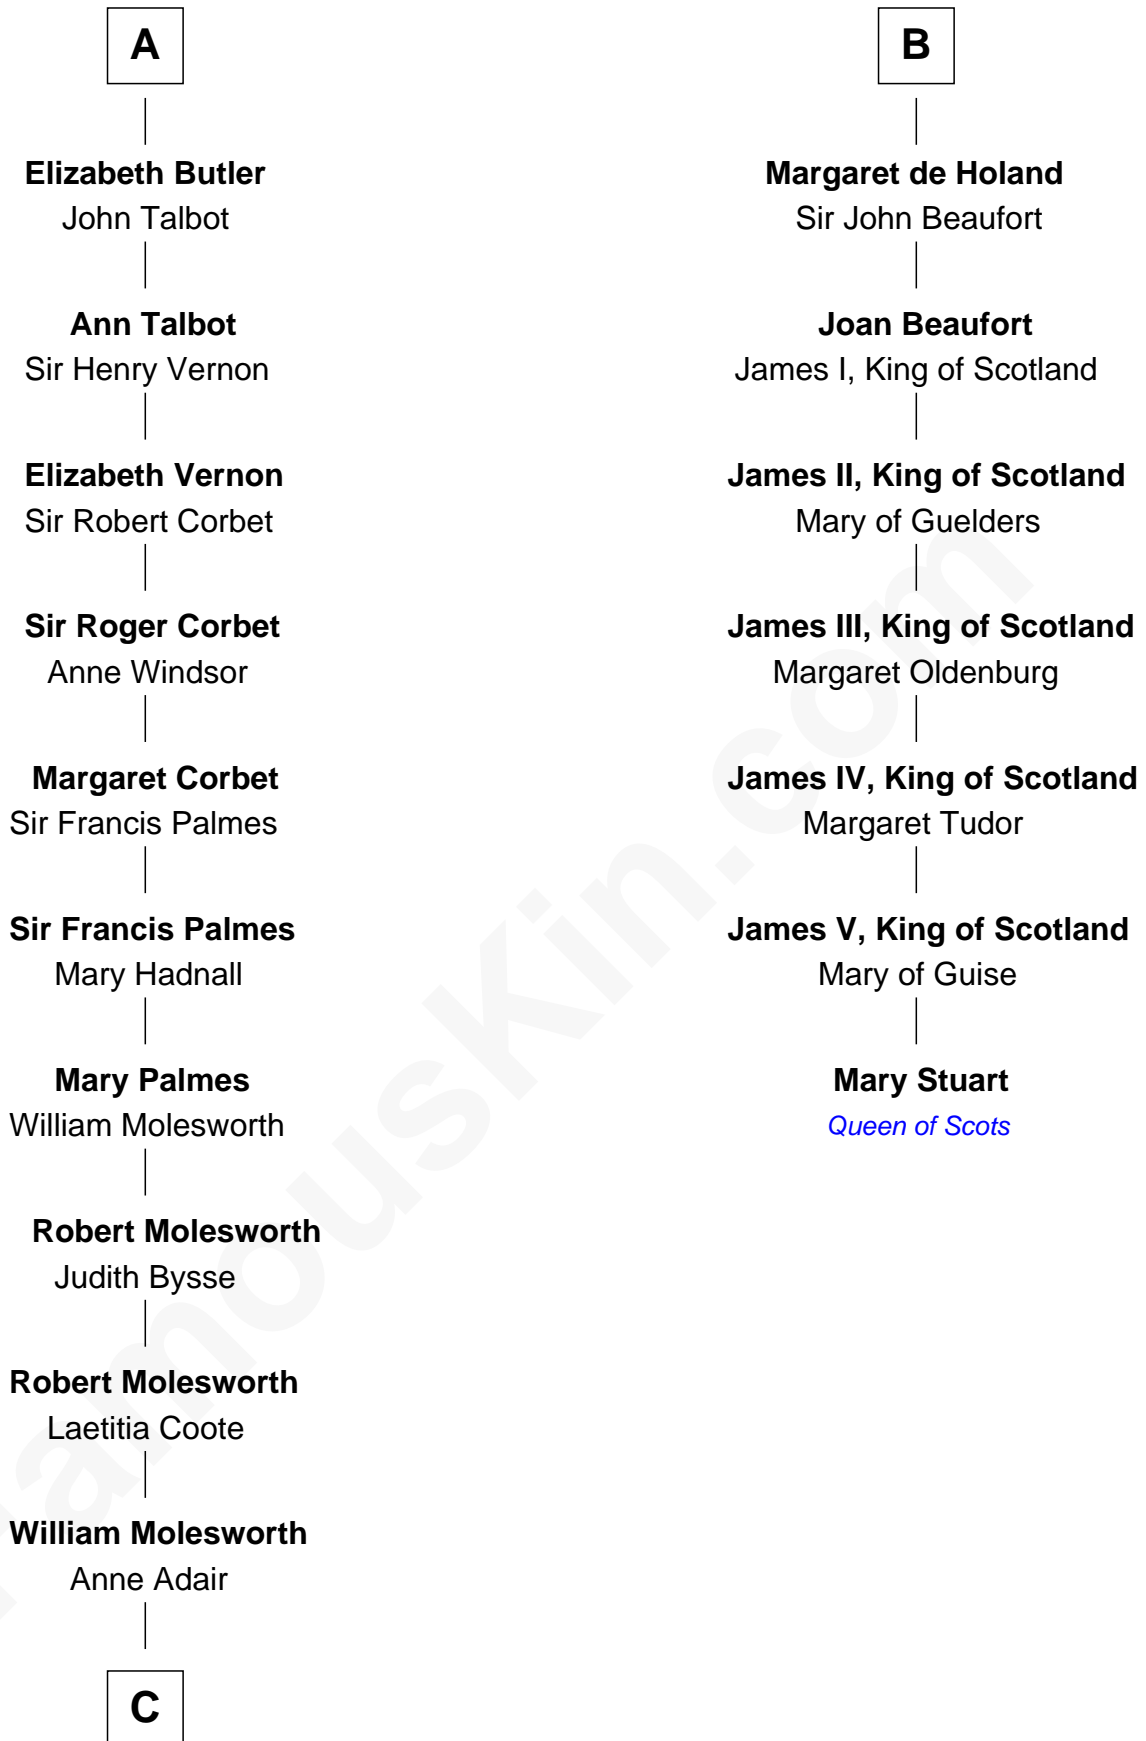

FamousKin.com Relationship Chart of

Joan Fontaine

Movie Actress

13th cousin 8 times removed of

Mary Stuart

Queen of Scots

Robert Mauduit

Isabel Basset

C

Richard Molesworth

Catherine Cobb

John Molesworth

Louise Tomkyns

Margaret Letitia Molesworth

Charles Richard De Havilland

Walter Augustus De Havilland