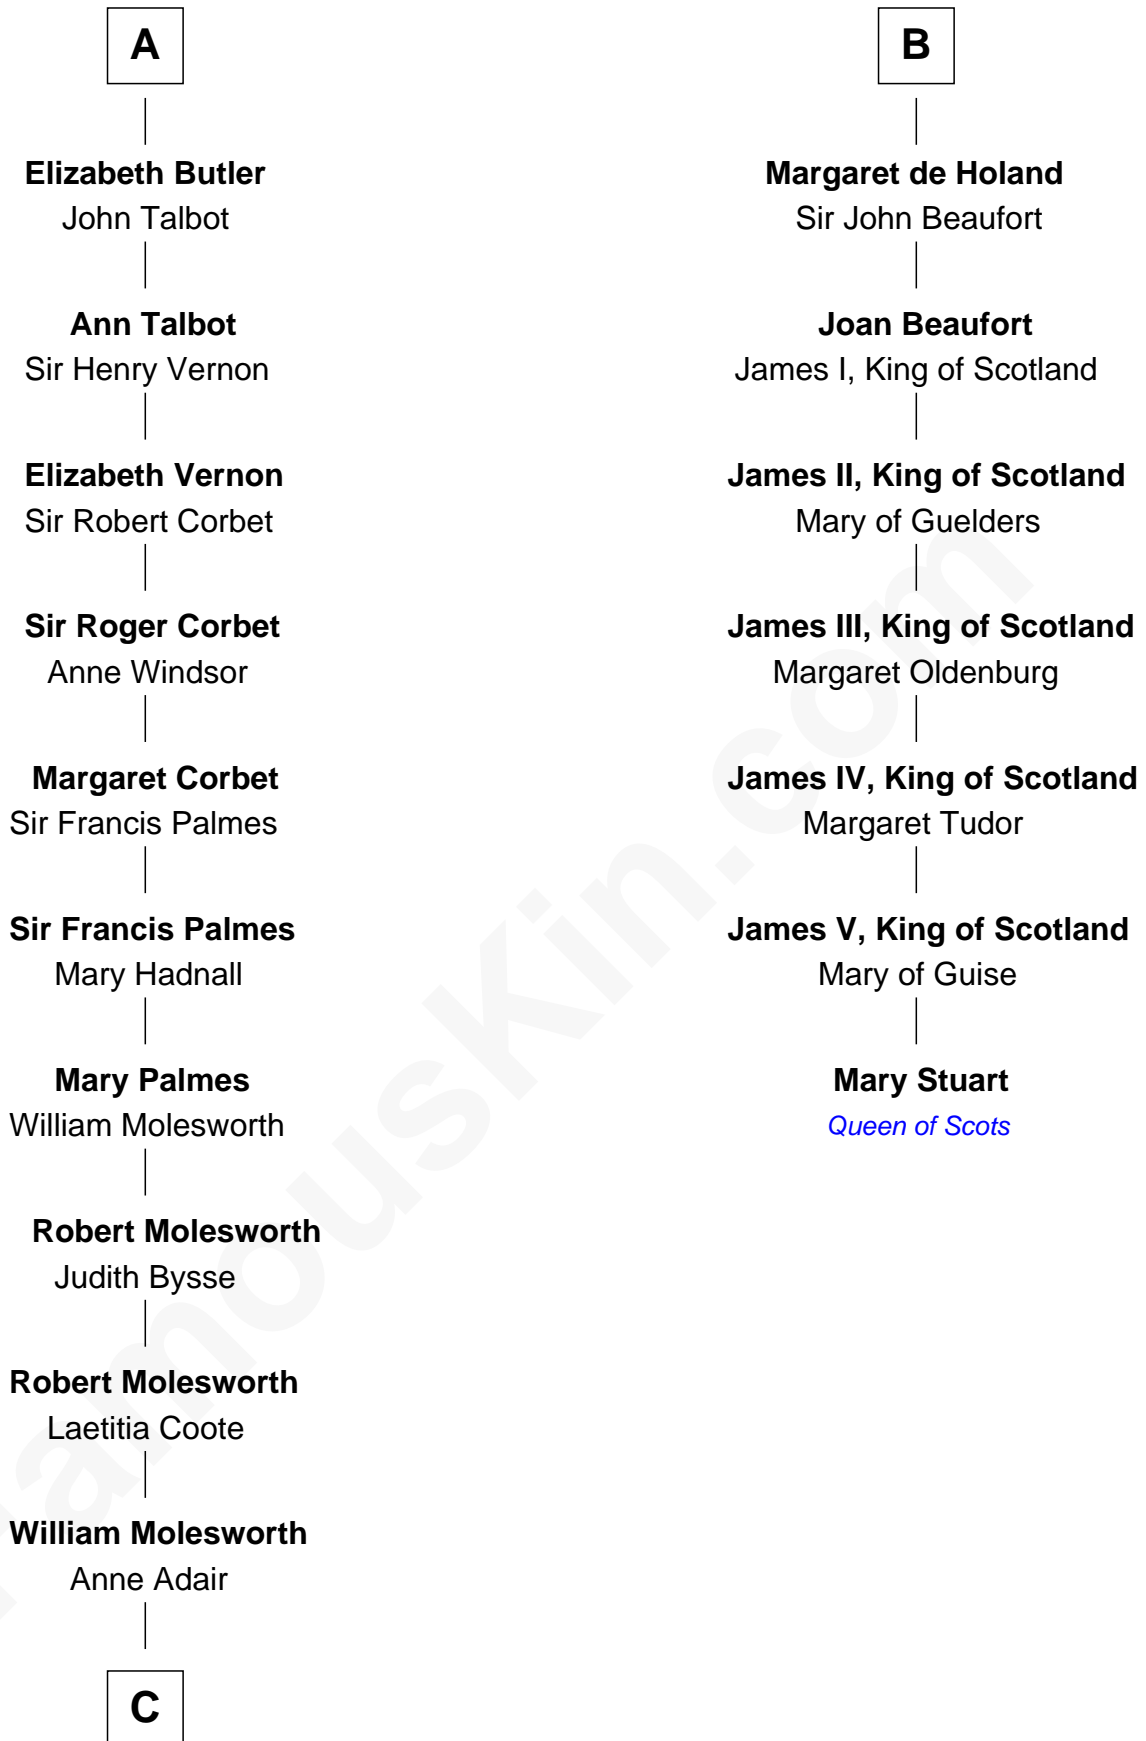

FamousKin.com Relationship Chart of

Joan Fontaine

Movie Actress

13th cousin 8 times removed of

Mary Stuart

Queen of Scots

Waleran de Newburgh

Alice de Harcourt

C

Richard Molesworth

Catherine Cobb

John Molesworth

Louise Tomkyns

Margaret Letitia Molesworth

Charles Richard De Havilland

Walter Augustus De Havilland