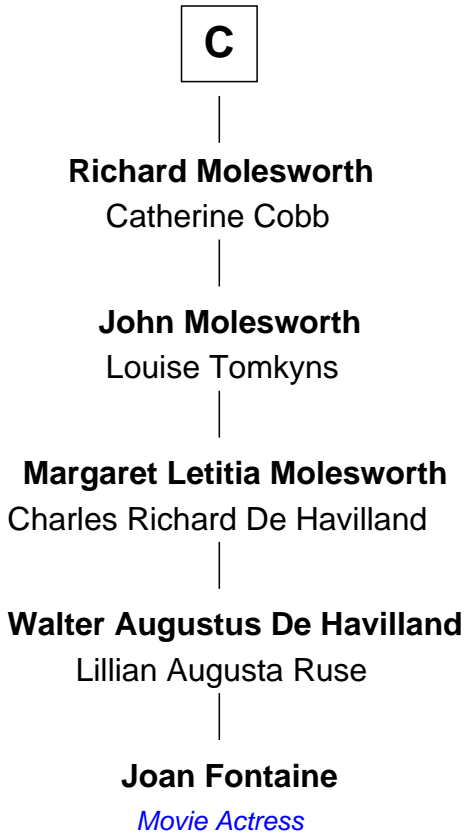

FamousKin.com Relationship Chart of

Joan Fontaine

Movie Actress

12th cousin 9 times removed of

Mary Stuart

Queen of Scots

Hugh de Kevelioc

with wife
Bertrade de Montfort

with wife

Mabel of Chester

William d'Aubenev

Amice de Chester

Ralph de Mainwaring

Nichole d'Aubenev

Sir Roger de Somery

Bertrade de Mainwaring

Iseult de Mortimer

Sir Giles de Erdington

Elizabeth de Tolthorpe

Alice de Audley

Sir Ralph de Neville

Margaret de Erdington

Sir Roger Corbet

Sir John de Neville

Maude de Percy

Sir Robert Corbet

Margaret - - - - -

Sir Ralph Neville

Joan Beaufort

A

B

FamousKin.com