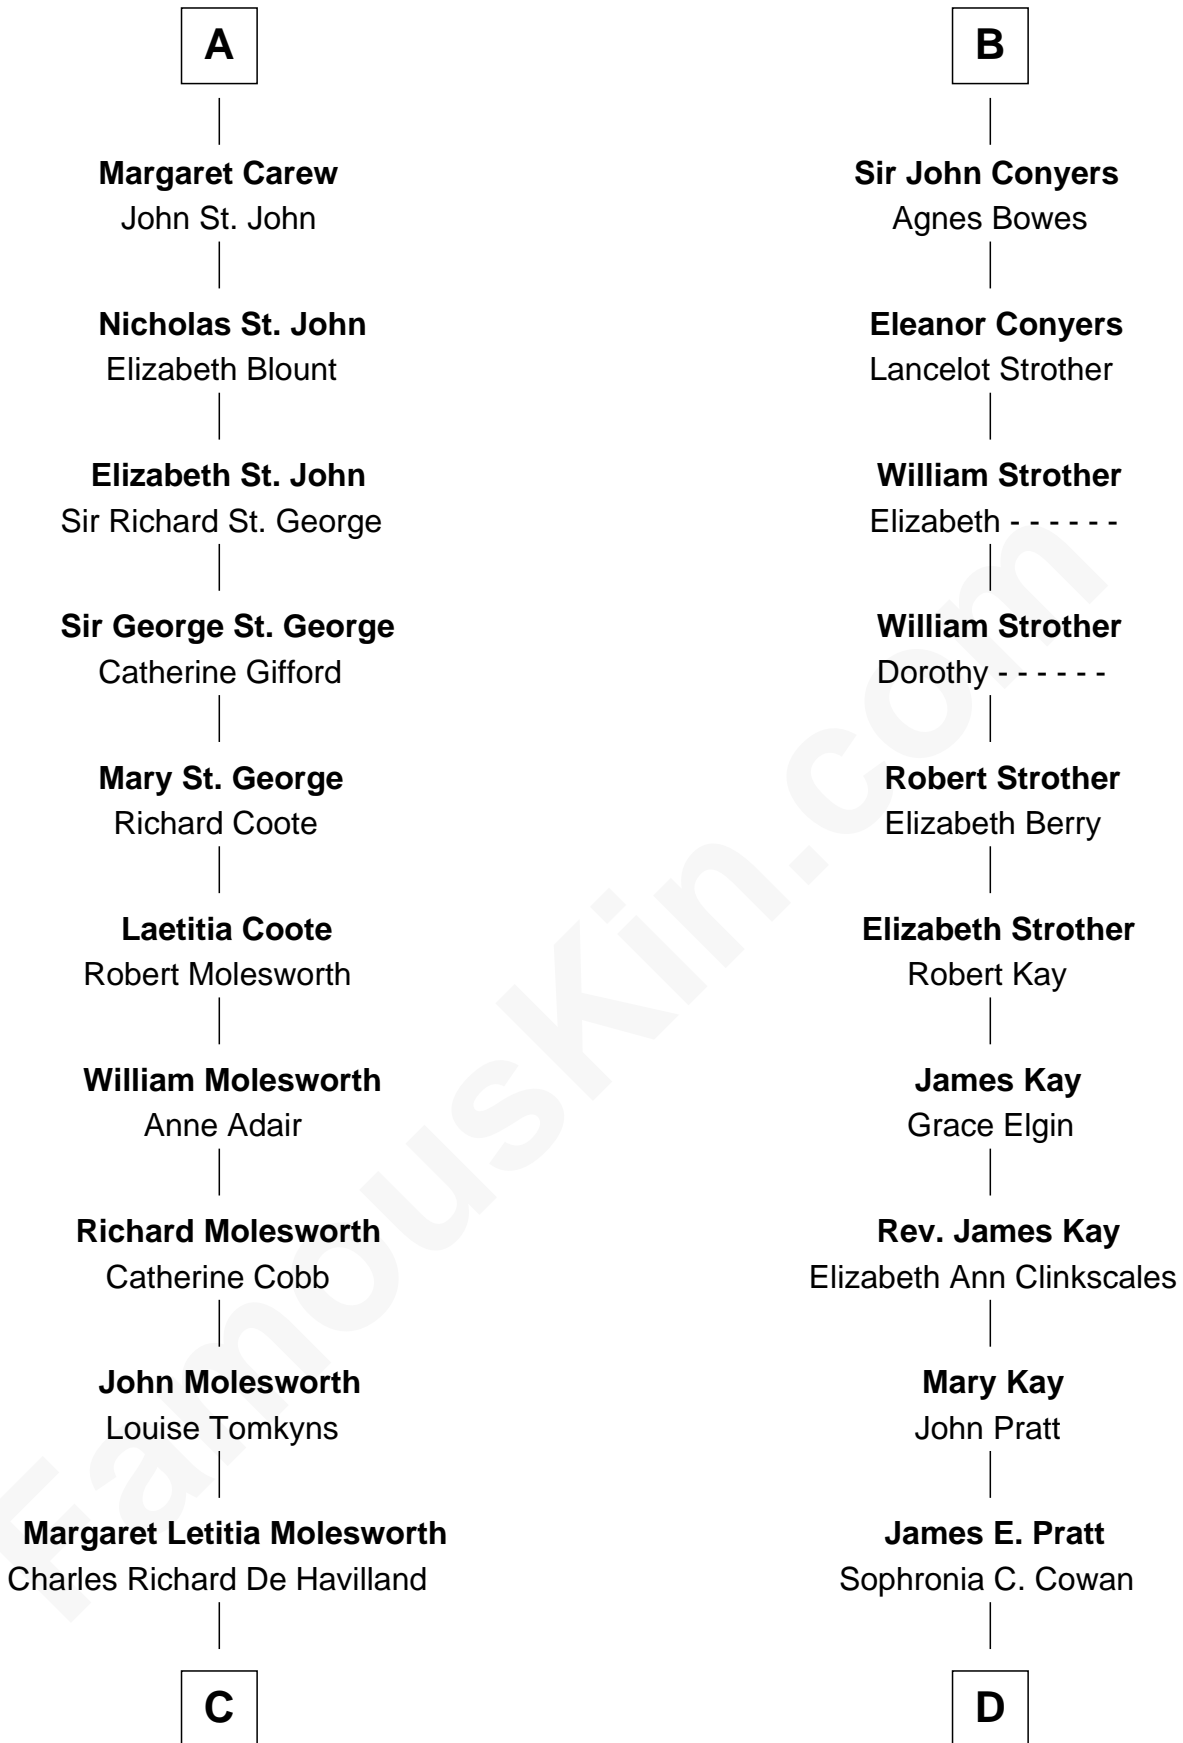

FamousKin.com Relationship Chart of

Joan Fontaine

Movie Actress

18th cousin 1 time removed of

Jimmy Carter

39th U.S. President

FamousKin.com