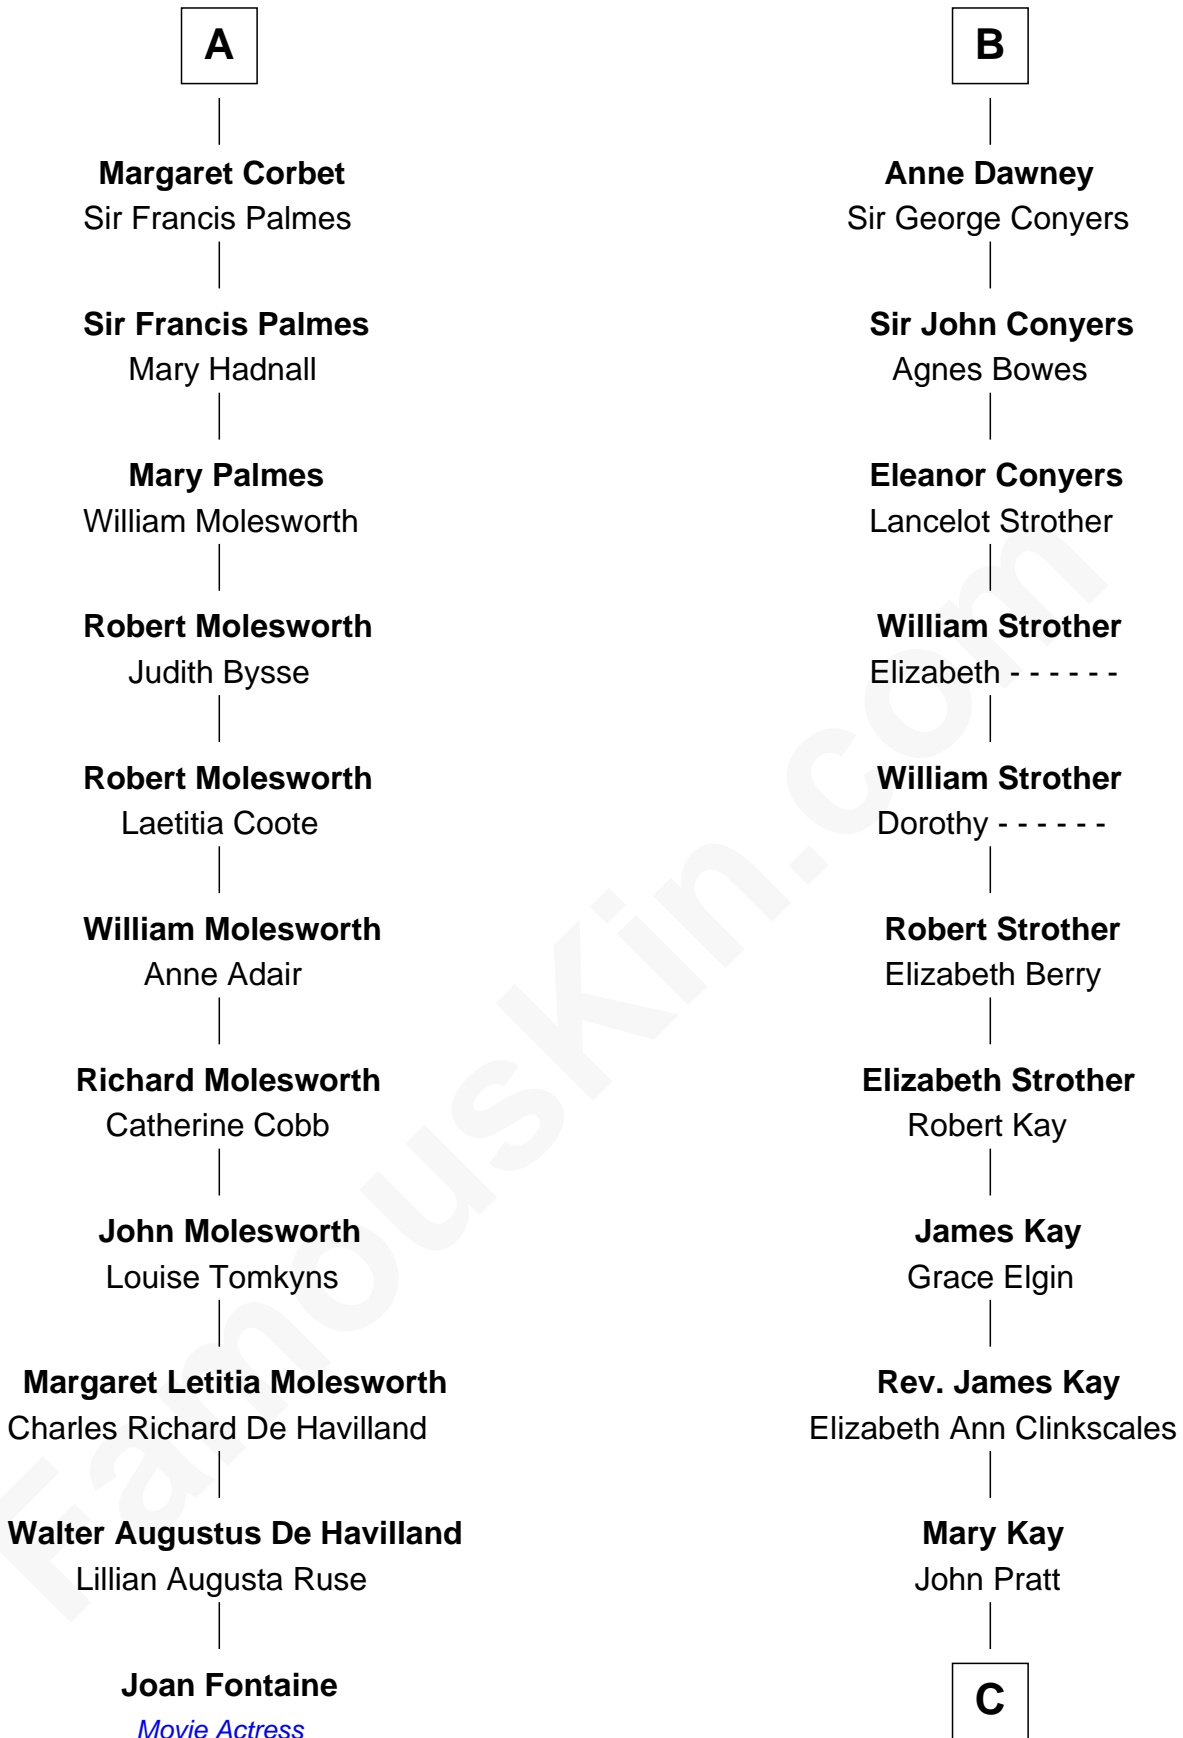

FamousKin.com Relationship Chart of

Joan Fontaine

Movie Actress

17th cousin 3 times removed of

Jimmy Carter

39th U.S. President

Richard Fitzalan
Eleanor Plantagenet

C

James E. Pratt

Sophonra C. Cowan

Nina Pratt

William Archibald Carter

Earl Carter

Lillian Gordy

Jimmy Carter

39th U.S. President