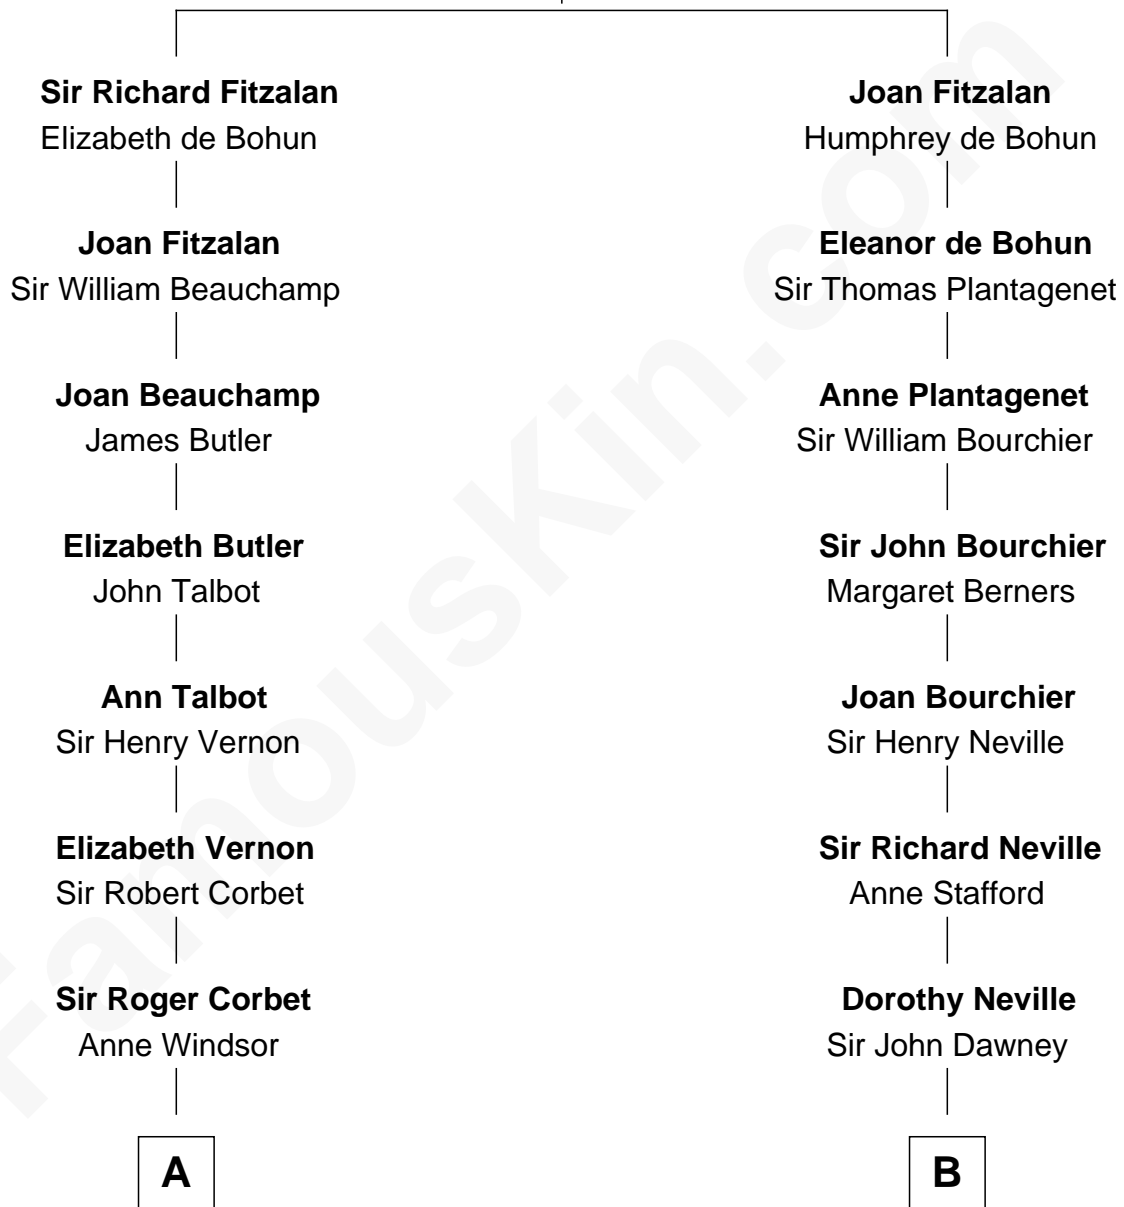

FamousKin.com Relationship Chart of

Joan Fontaine

Movie Actress

17th cousin 3 times removed of

Jimmy Carter

39th U.S. President

Richard Fitzalan
Eleanor Plantagenet

C

James E. Pratt

Sophonra C. Cowan

Nina Pratt

William Archibald Carter

Earl Carter

Lillian Gordy

Jimmy Carter

39th U.S. President