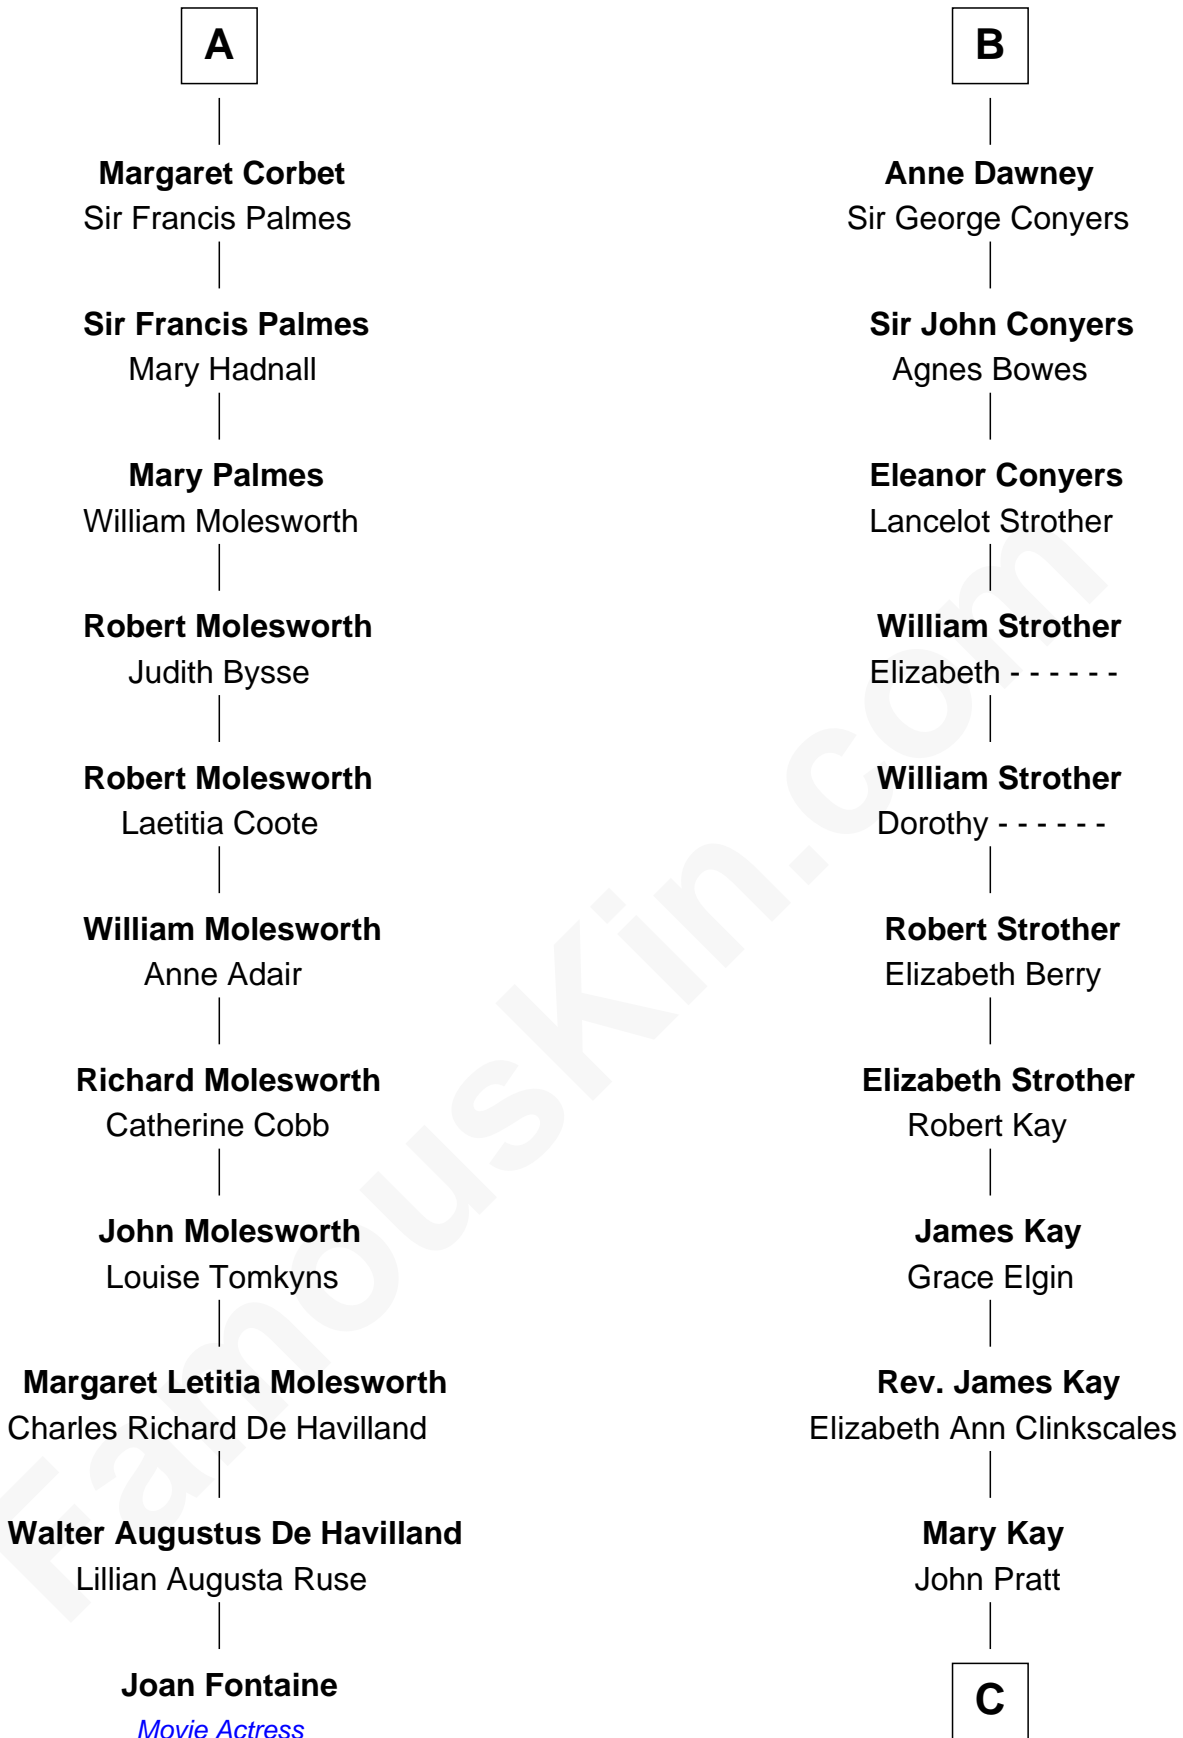

FamousKin.com Relationship Chart of

Joan Fontaine

Movie Actress

17th cousin 3 times removed of

Jimmy Carter

39th U.S. President

Sir William de Bohun
Elizabeth de Badlesmere

C

James E. Pratt

Sophonra C. Cowan

Nina Pratt

William Archibald Carter

Earl Carter

Lillian Gordy

Jimmy Carter

39th U.S. President