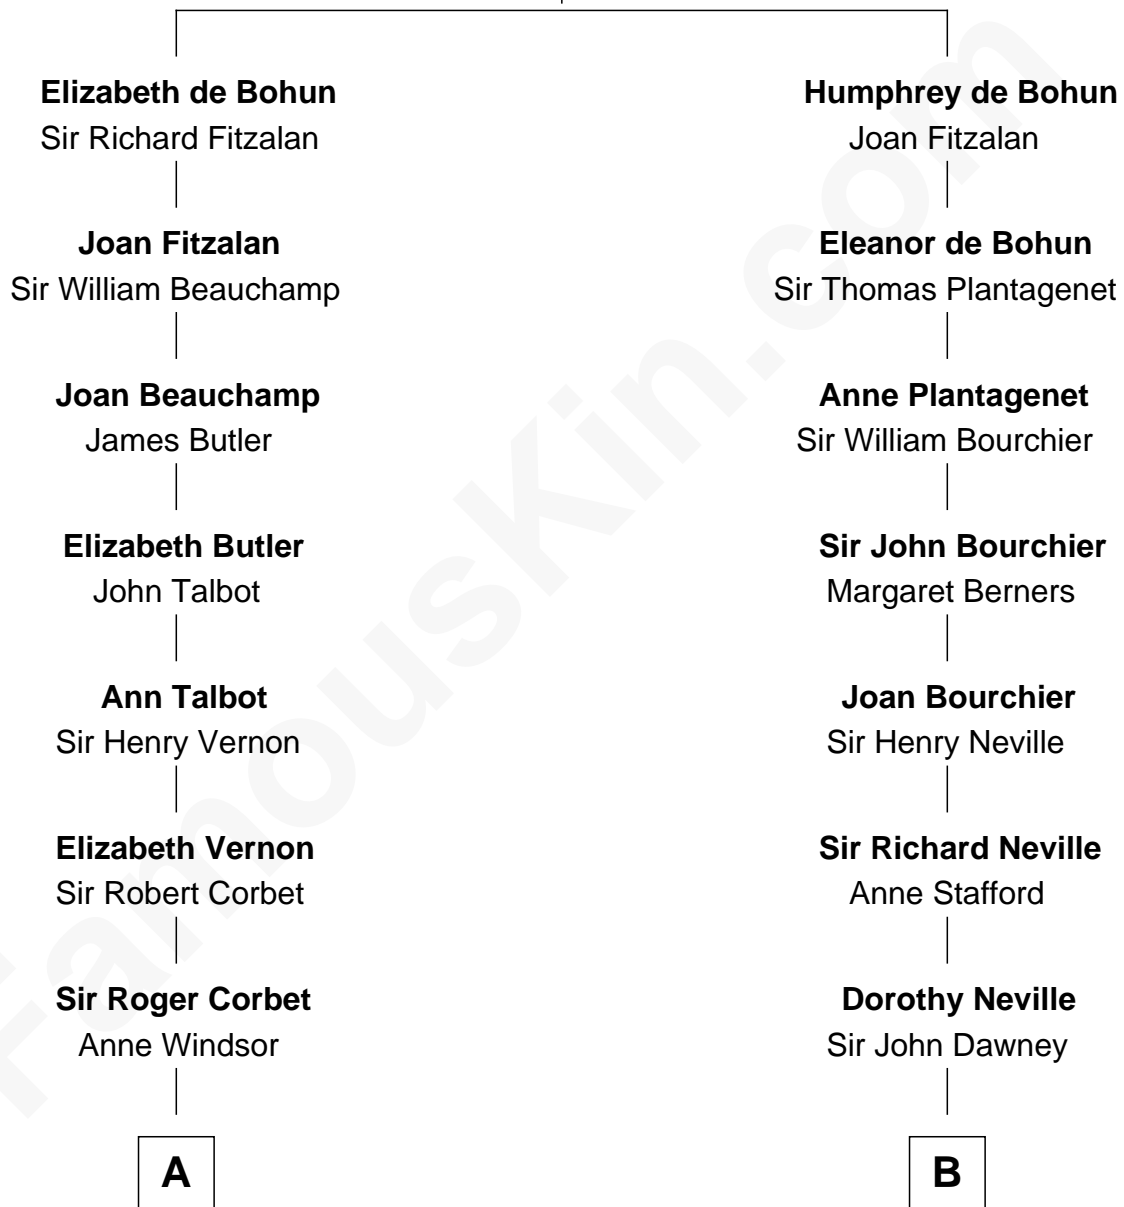

FamousKin.com Relationship Chart of

Joan Fontaine

Movie Actress

17th cousin 3 times removed of

Jimmy Carter

39th U.S. President

Sir William de Bohun
Elizabeth de Badlesmere

C

James E. Pratt

Sophonra C. Cowan

Nina Pratt

William Archibald Carter

Earl Carter

Lillian Gordy

Jimmy Carter

39th U.S. President