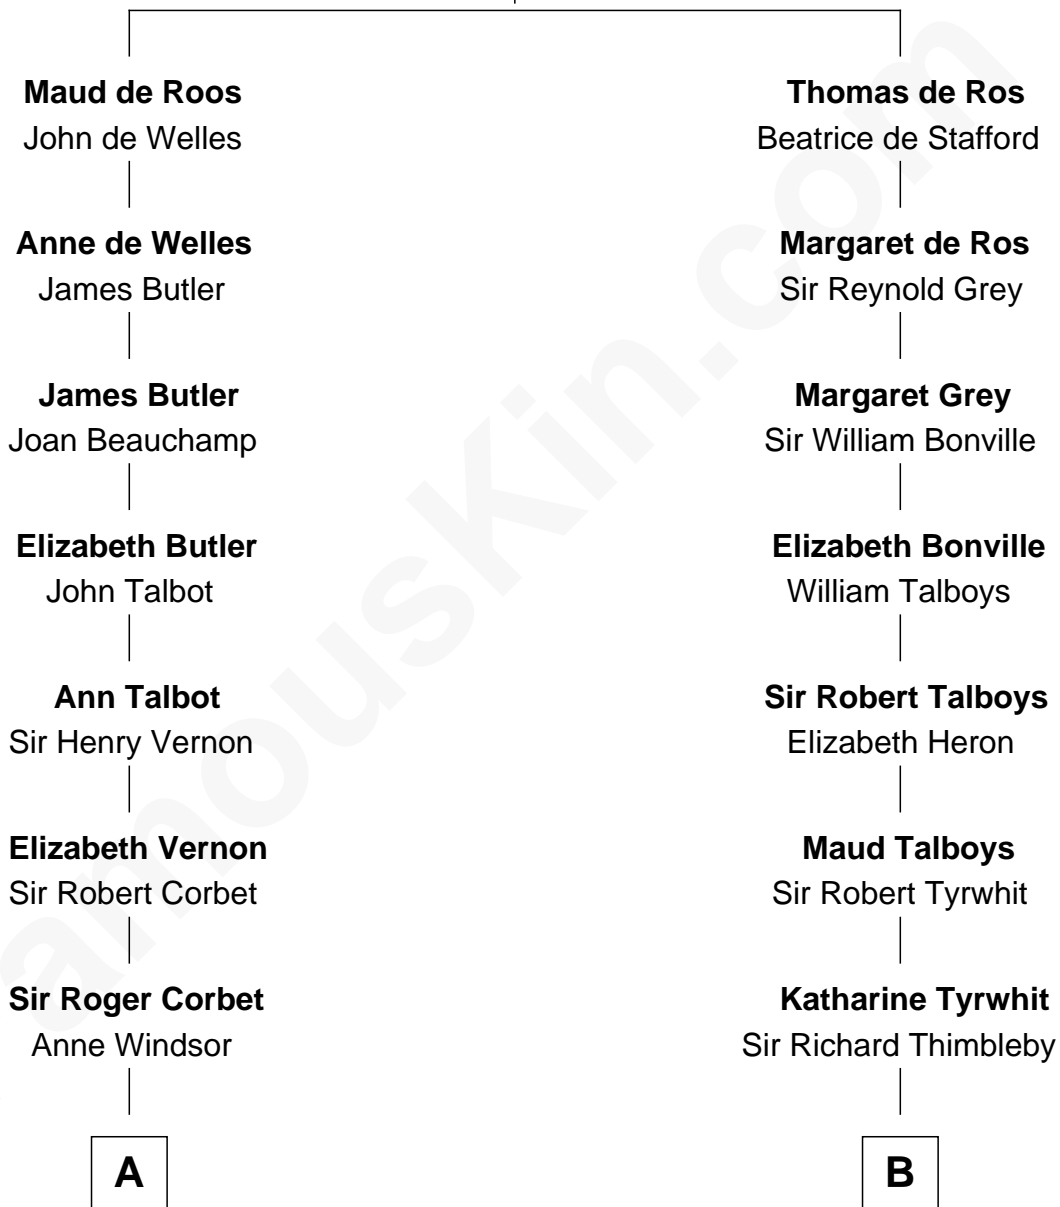

FamousKin.com Relationship Chart of

Joan Fontaine

Movie Actress

17th cousin 2 times removed of

Mitt Romney

70th Governor of Massachusetts

Sir William de Ros
Margery de Badlesmere

C

Alma Luella Robison
Harold Arundel LaFount

Lenore Emily LaFount
George Wilcken Romney

Mitt Romney
70th Governor of Massachusetts

FamousKin.com