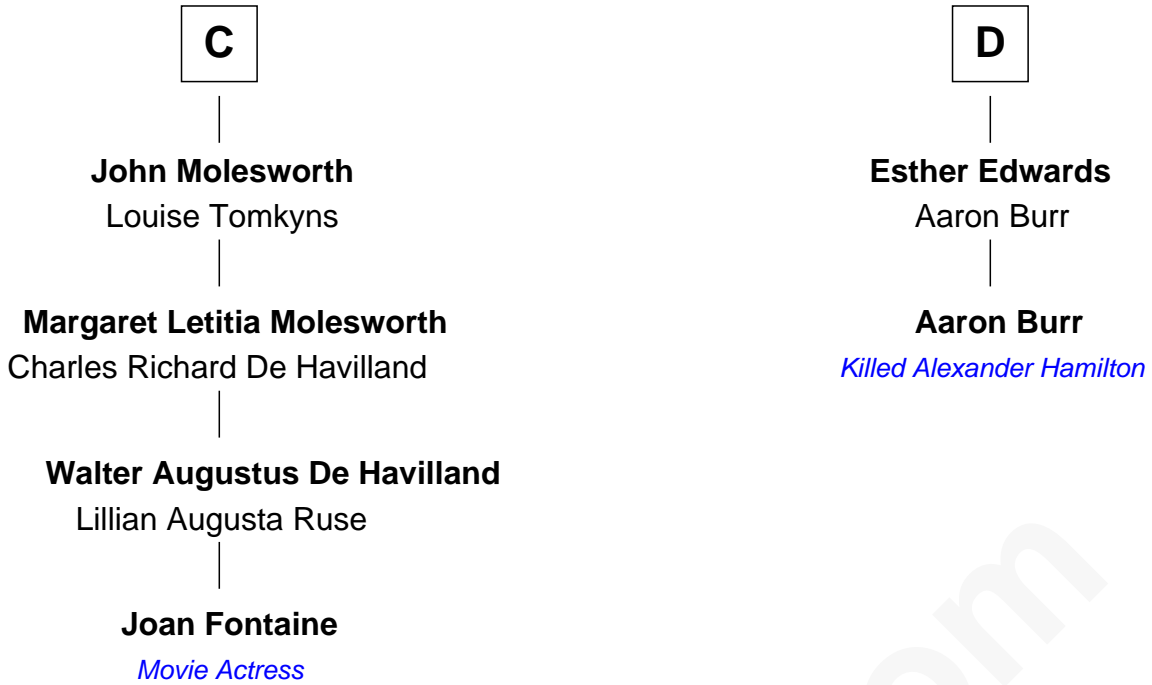

# FamousKin.com Relationship Chart of

**Joan Fontaine**

*Movie Actress*

18th cousin 2 times removed of

**Aaron Burr**

*Killed Alexander Hamilton*

**Sir Geoffrey FitzPiers**

Aveline de Clare

Sir Reynold de Mohun

**Alice de Mohun**

Robert de Beauchamp

**Sir Humphrey de Beauchamp**

Sibyl Oliver

**Sir John Beauchamp**

Joan - - - - -

**Sir John Beauchamp**

Margaret Whalesburgh

**Elizabeth Beauchamp**

William Fortescue

**William Fortescue**

Matilda Falwell

**B**

FamousKin.com