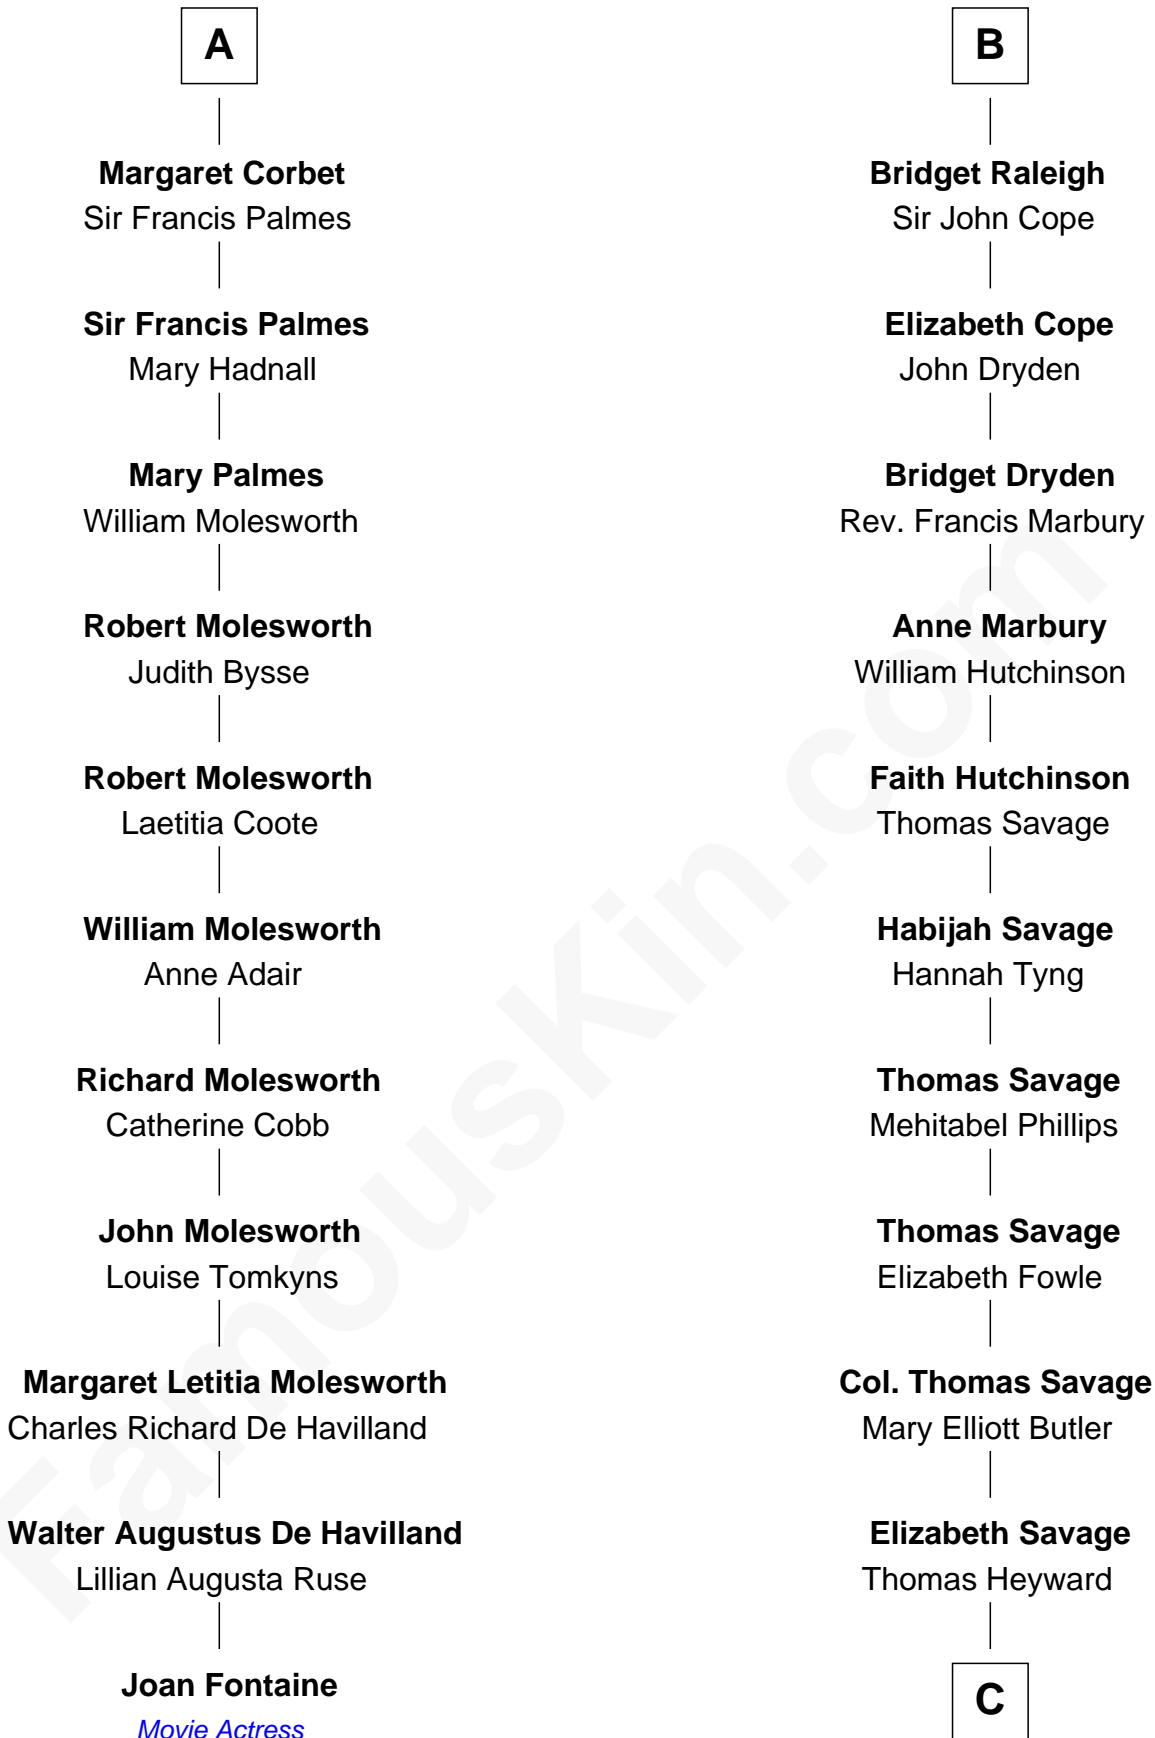

# FamousKin.com Relationship Chart of

**Joan Fontaine**

*Movie Actress*

17th cousin 4 times removed of

**DuBose Heyward**

*Author of Porgy (Porgy & Bess)*

**Sir James le Boteler**

Eleanor de Bohun

Sir Gilbert Talbot

**Sir Richard Talbot**

Ankaret le Strange

**Mary Talbot**

Sir Thomas Greene

**Sir Thomas Greene**

Phillippa Ferrers

**Elizabeth Greene**

William Raleigh

**Sir Edward Raleigh**

Margaret Verney

**Sir Edward Raleigh**

Anne Chamberlayne

**B**

**C**

**Thomas Heyward**

Ann Eliza Cuthbert

**Thomas Savage Heyward**

Georgianna Hasell

**Thomas Savage Heyward**

Louisa Watkins

**Edwin Watkins Heyward**

Jane Screven DuBose

**DuBose Heyward**