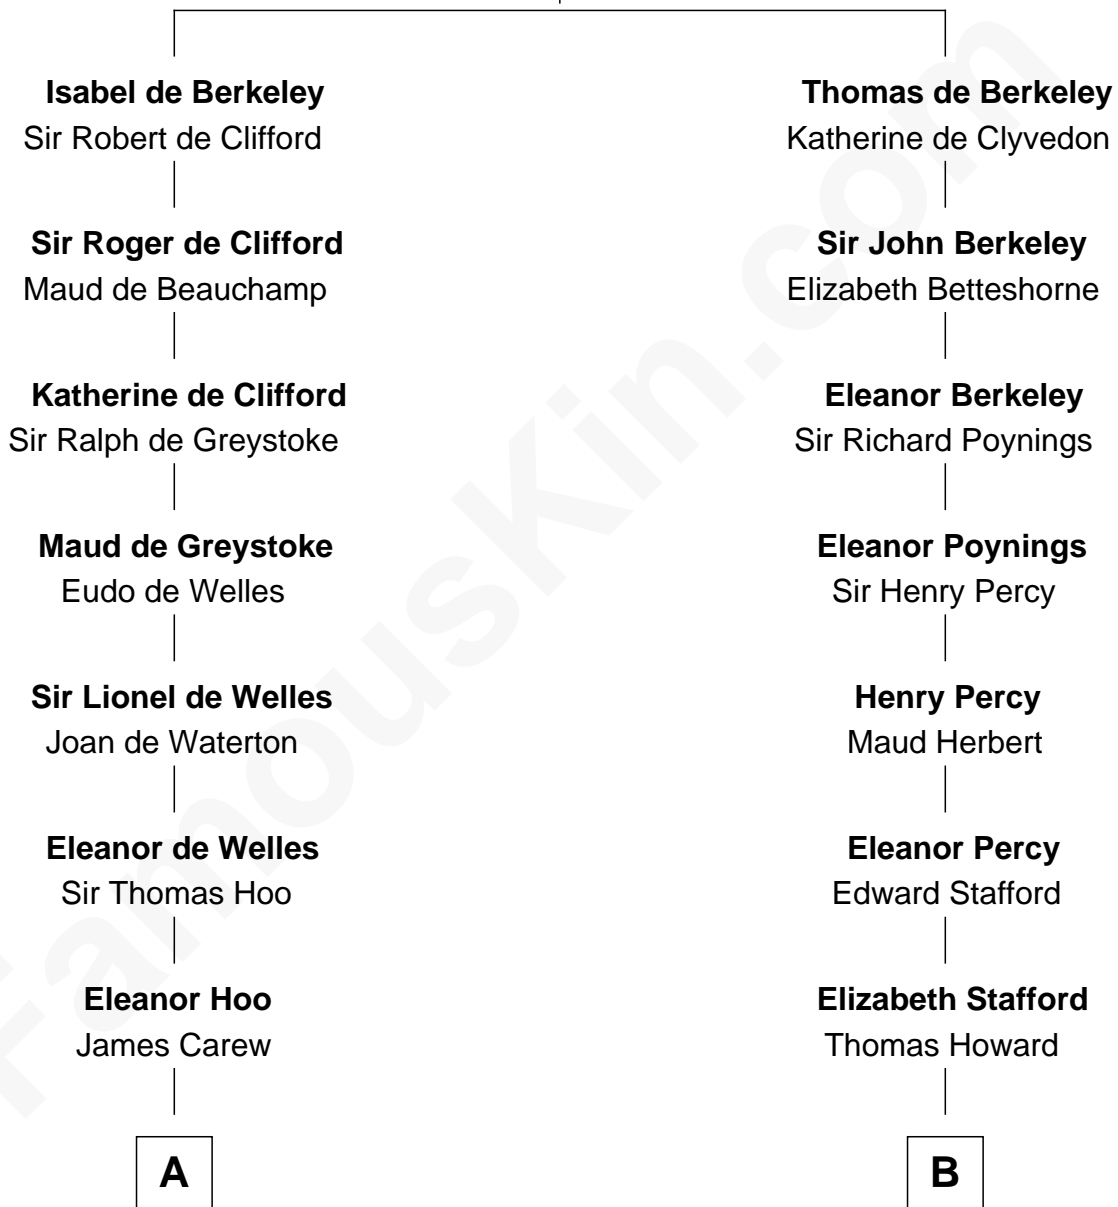

# FamousKin.com Relationship Chart of

**Joan Fontaine**

*Movie Actress*

17th cousin 2 times removed of

**Francis Scott Key**

*Author of "The Star Spangled Banner"*

**Sir Maurice de Berkeley**

Eve la Zouche

**C**

—  
**Margaret Letitia Molesworth**

Charles Richard De Havilland

—  
**Walter Augustus De Havilland**

Lillian Augusta Ruse

—  
**Joan Fontaine**

*Movie Actress*

FamousKin.com