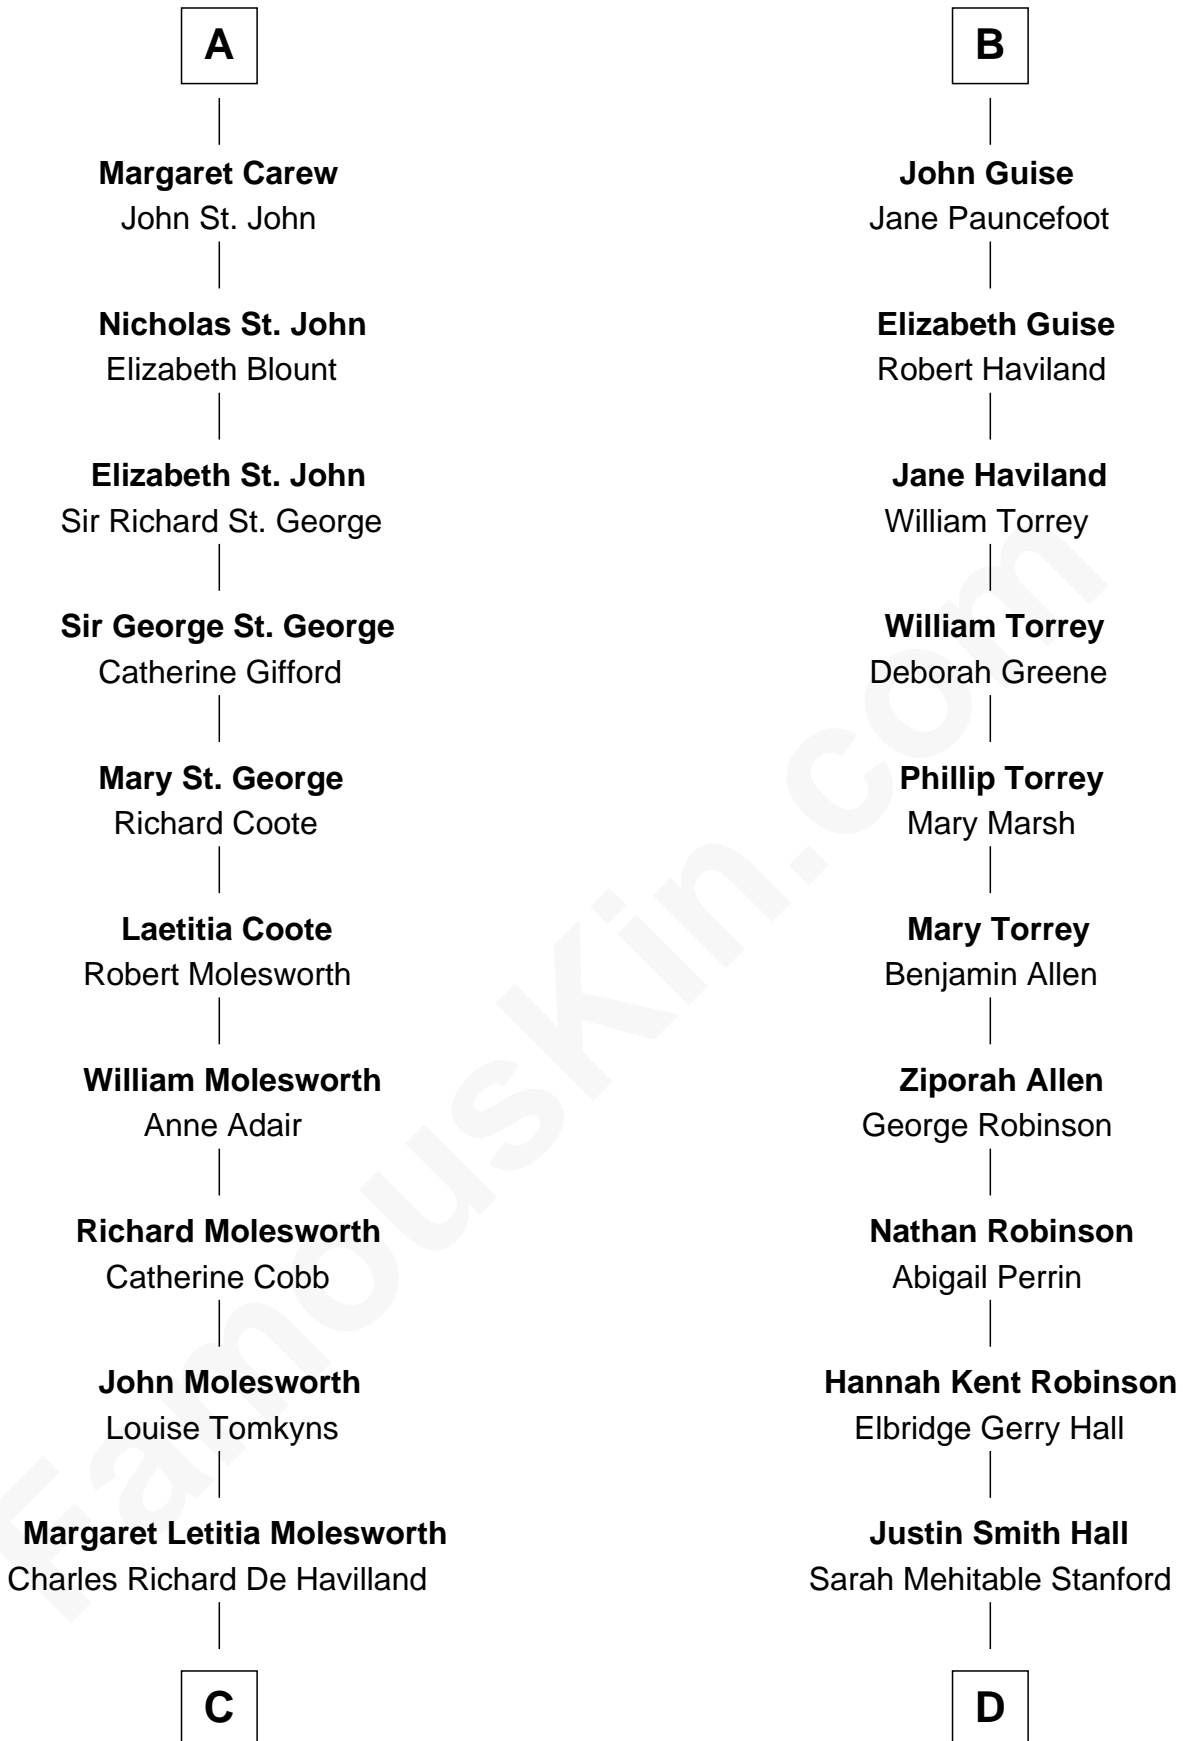

FamousKin.com Relationship Chart of

Joan Fontaine

Movie Actress

18th cousin 1 time removed of

Raquel Welch

Movie Actress

C

Walter Augustus De Havilland

Lillian Augusta Ruse

Joan Fontaine

Movie Actress

D

Emery Stanford Hall

Clara Louise Adams

Josephine Sarah Hall

Armando Carlos Tejada