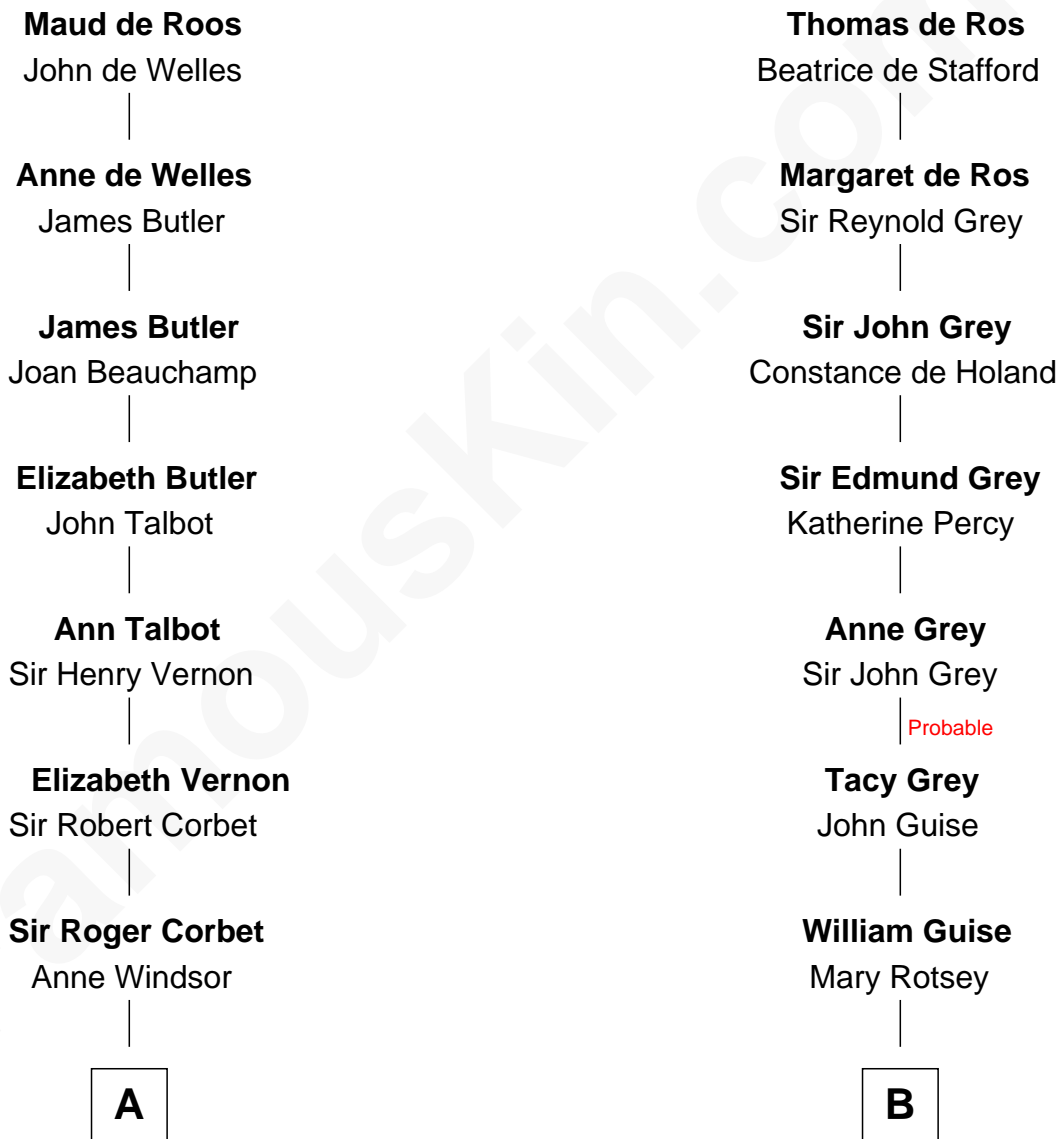

FamousKin.com Relationship Chart of

Joan Fontaine

Movie Actress

17th cousin 2 times removed of

Raquel Welch

Movie Actress

Sir William de Ros
Margery de Badlesmere

C

Emery Stanford Hall

Clara Louise Adams

Josephine Sarah Hall

Armando Carlos Tejada

Raquel Welch

aka Raquel Welch

FamousKin.com