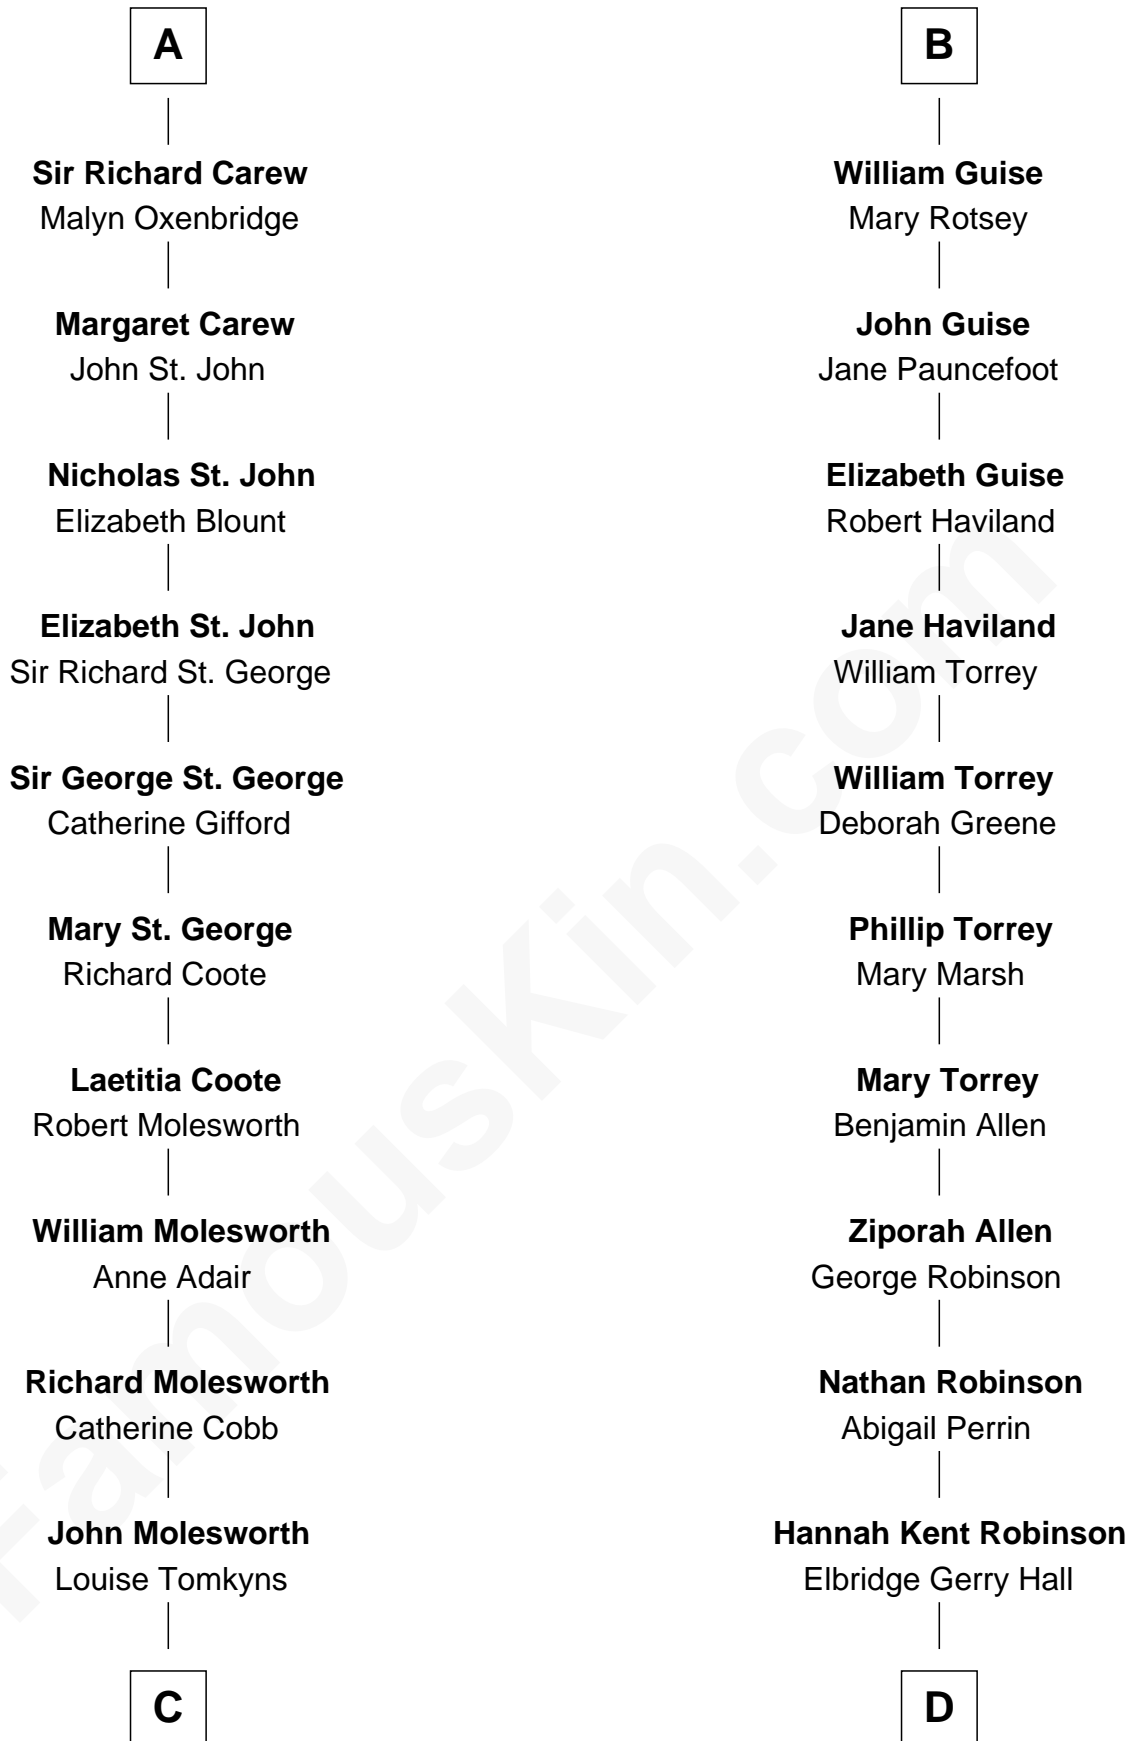

FamousKin.com Relationship Chart of

Joan Fontaine

Movie Actress

19th cousin 1 time removed of

Raquel Welch

Movie Actress

Sir Maurice de Berkeley

Eve la Zouche

C

Margaret Letitia Molesworth

Charles Richard De Havilland

Walter Augustus De Havilland

Lillian Augusta Ruse

Joan Fontaine

Movie Actress

D