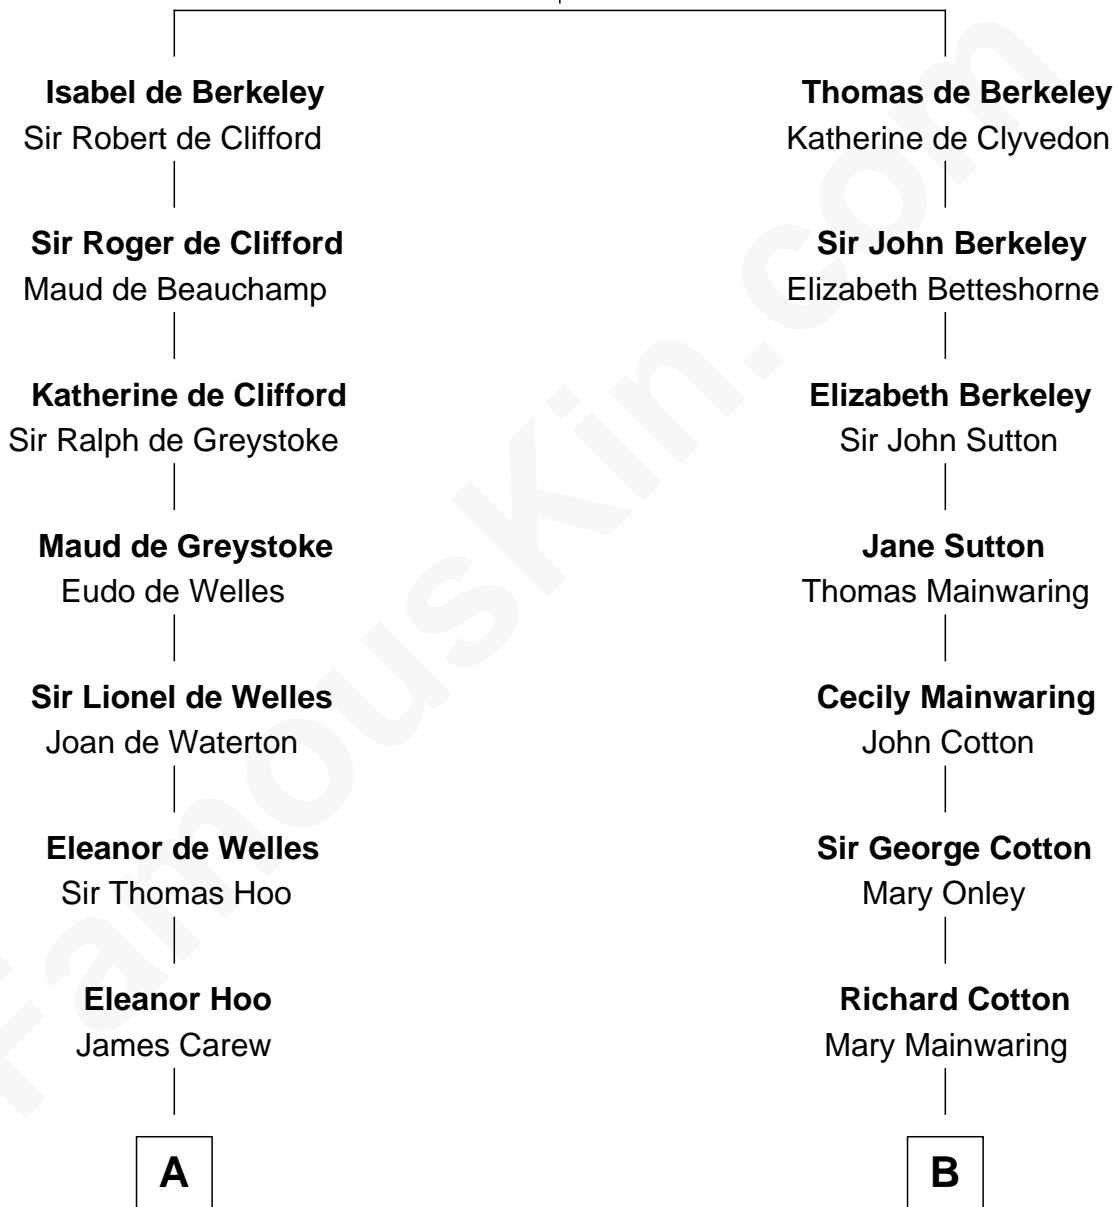

# FamousKin.com Relationship Chart of

**Joan Fontaine**

*Movie Actress*

15th cousin 4 times removed of

**Grover Cleveland**

*22nd and 24th U.S. President*

**Sir Maurice de Berkeley**

Eve la Zouche

**C**

**Margaret Letitia Molesworth**

Charles Richard De Havilland

**Walter Augustus De Havilland**

Lillian Augusta Ruse

**Joan Fontaine**

*Movie Actress*

FamousKin.com