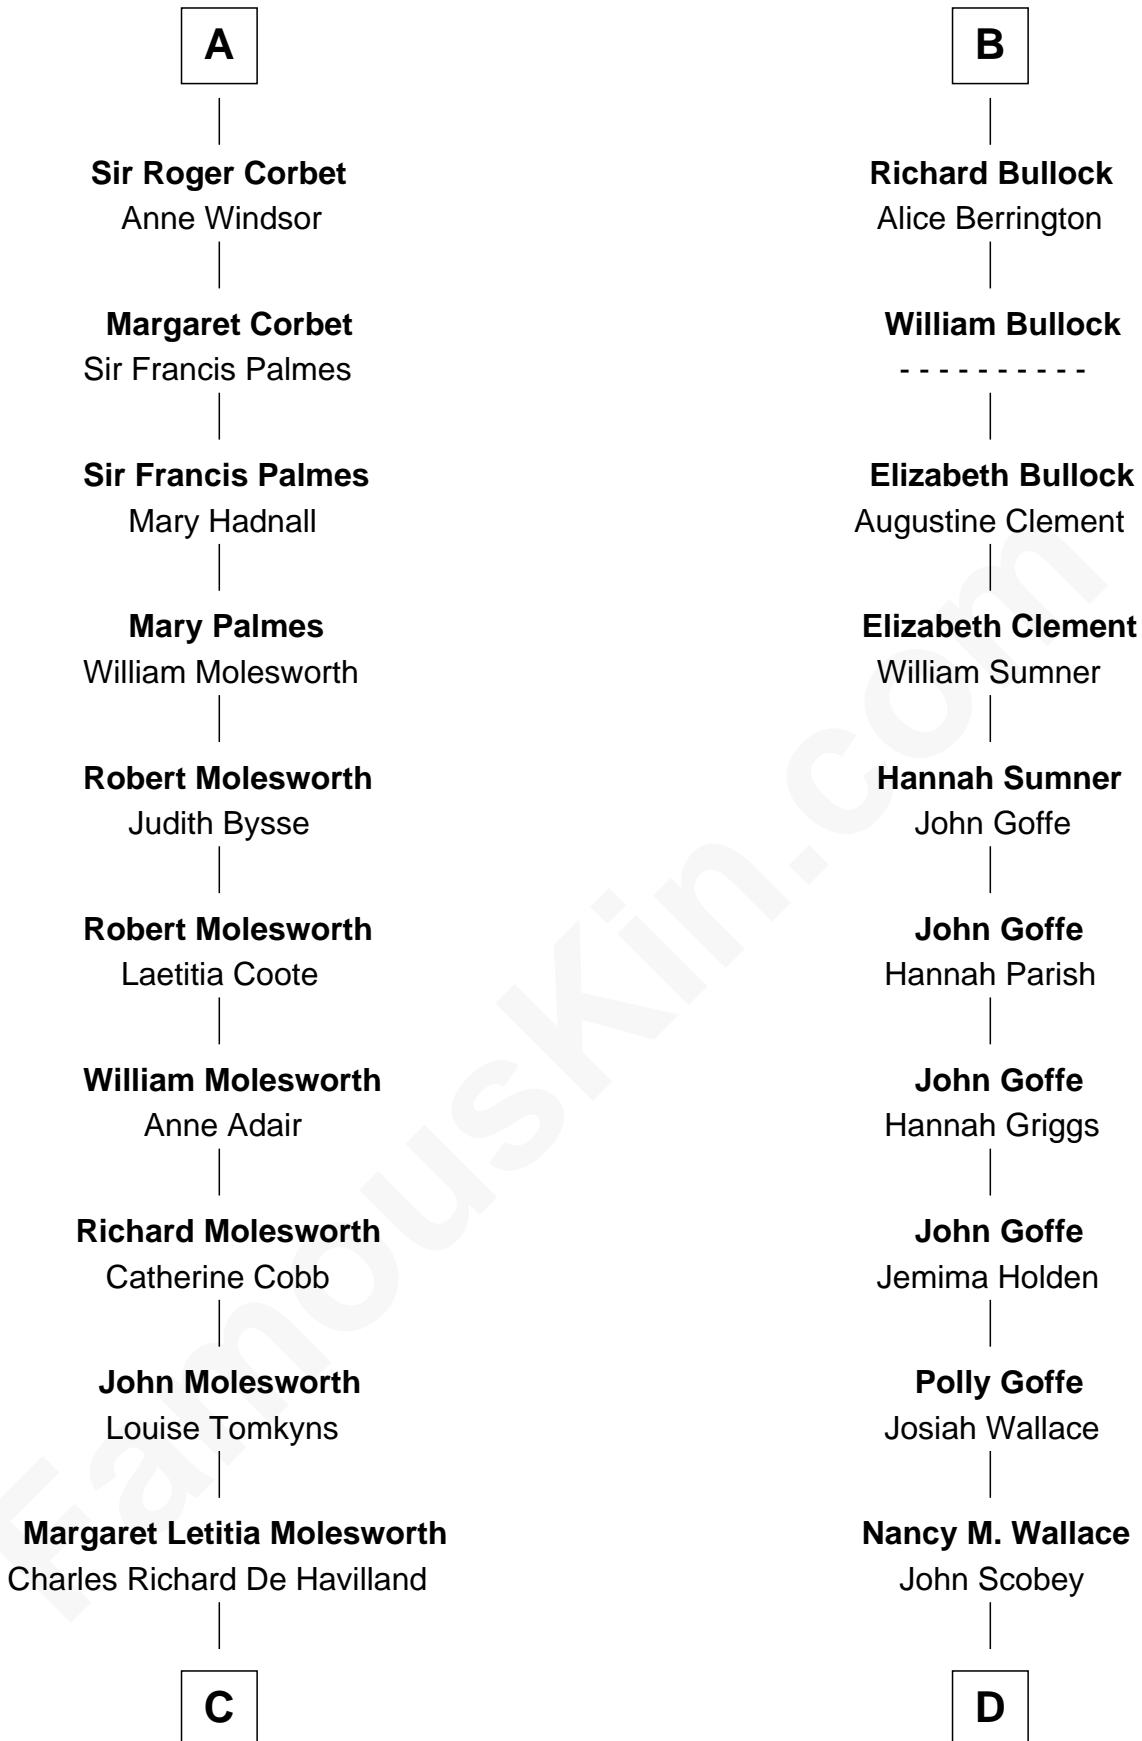

FamousKin.com Relationship Chart of

Joan Fontaine

Movie Actress

18th cousin 1 time removed of

Lou (Henry) Hoover

First Lady of President Herbert Hoover

Bartholomew de Badlesmere

Margaret de Clare

Margery de Badlesmere

Sir William de Ros

Maud de Roos

John de Welles

Anne de Welles

James Butler

James Butler

Joan Beauchamp

John de Vere

Aubrey de Vere

Alice FitzWalter

Sir Richard de Vere

Alice Sergeaux

Sir John de Vere

Elizabeth Howard

Joan de Vere

Sir William Norreys

Margaret Norreys

Gilbert Bullock

Thomas Bullock

Alice Kingsmill

B

C

Walter Augustus De Havilland