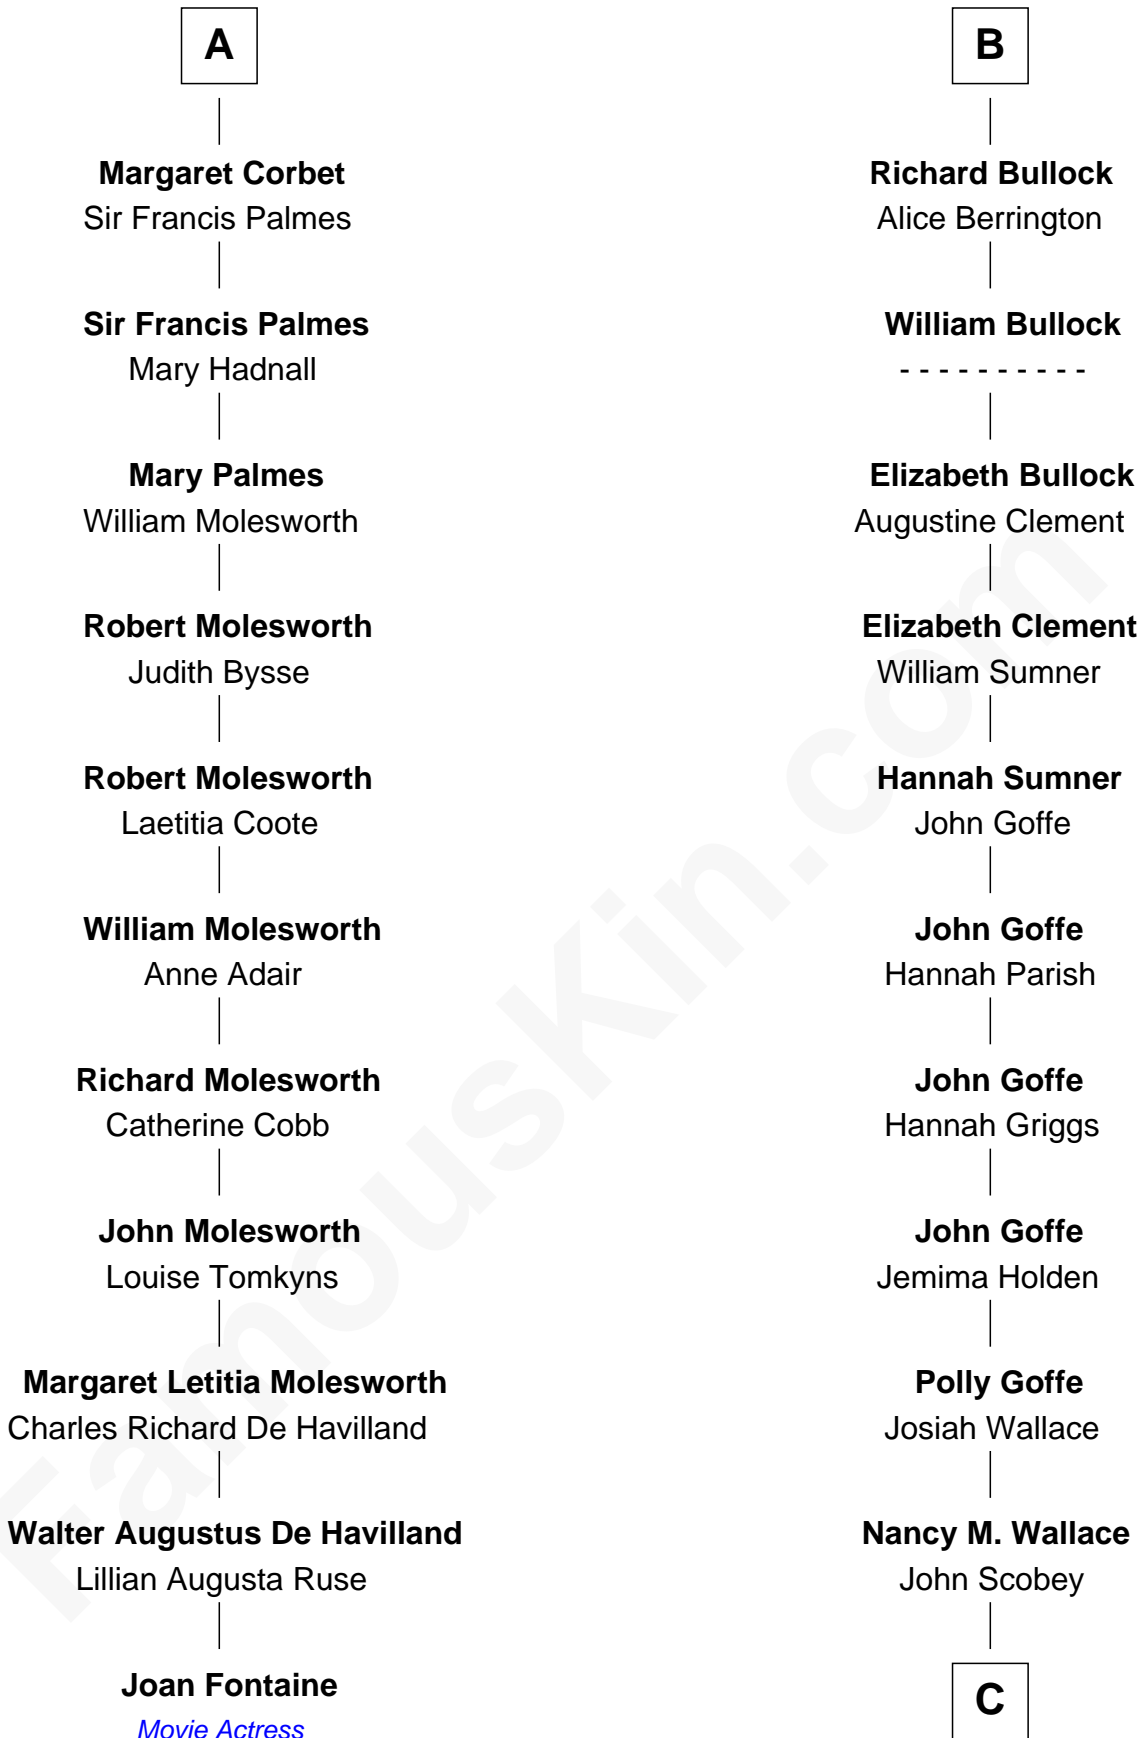

FamousKin.com

Relationship Chart of

Joan Fontaine

Movie Actress

17th cousin 2 times removed of

Lou (Henry) Hoover
First Lady of President Herbert Hoover

C

Philomelia Sophia Scobey

Phineas Weed

Florence Ida Weed

Charles Delano Henry

Lou (Henry) Hoover

First Lady of Herbert Hoover

FamousKin.com