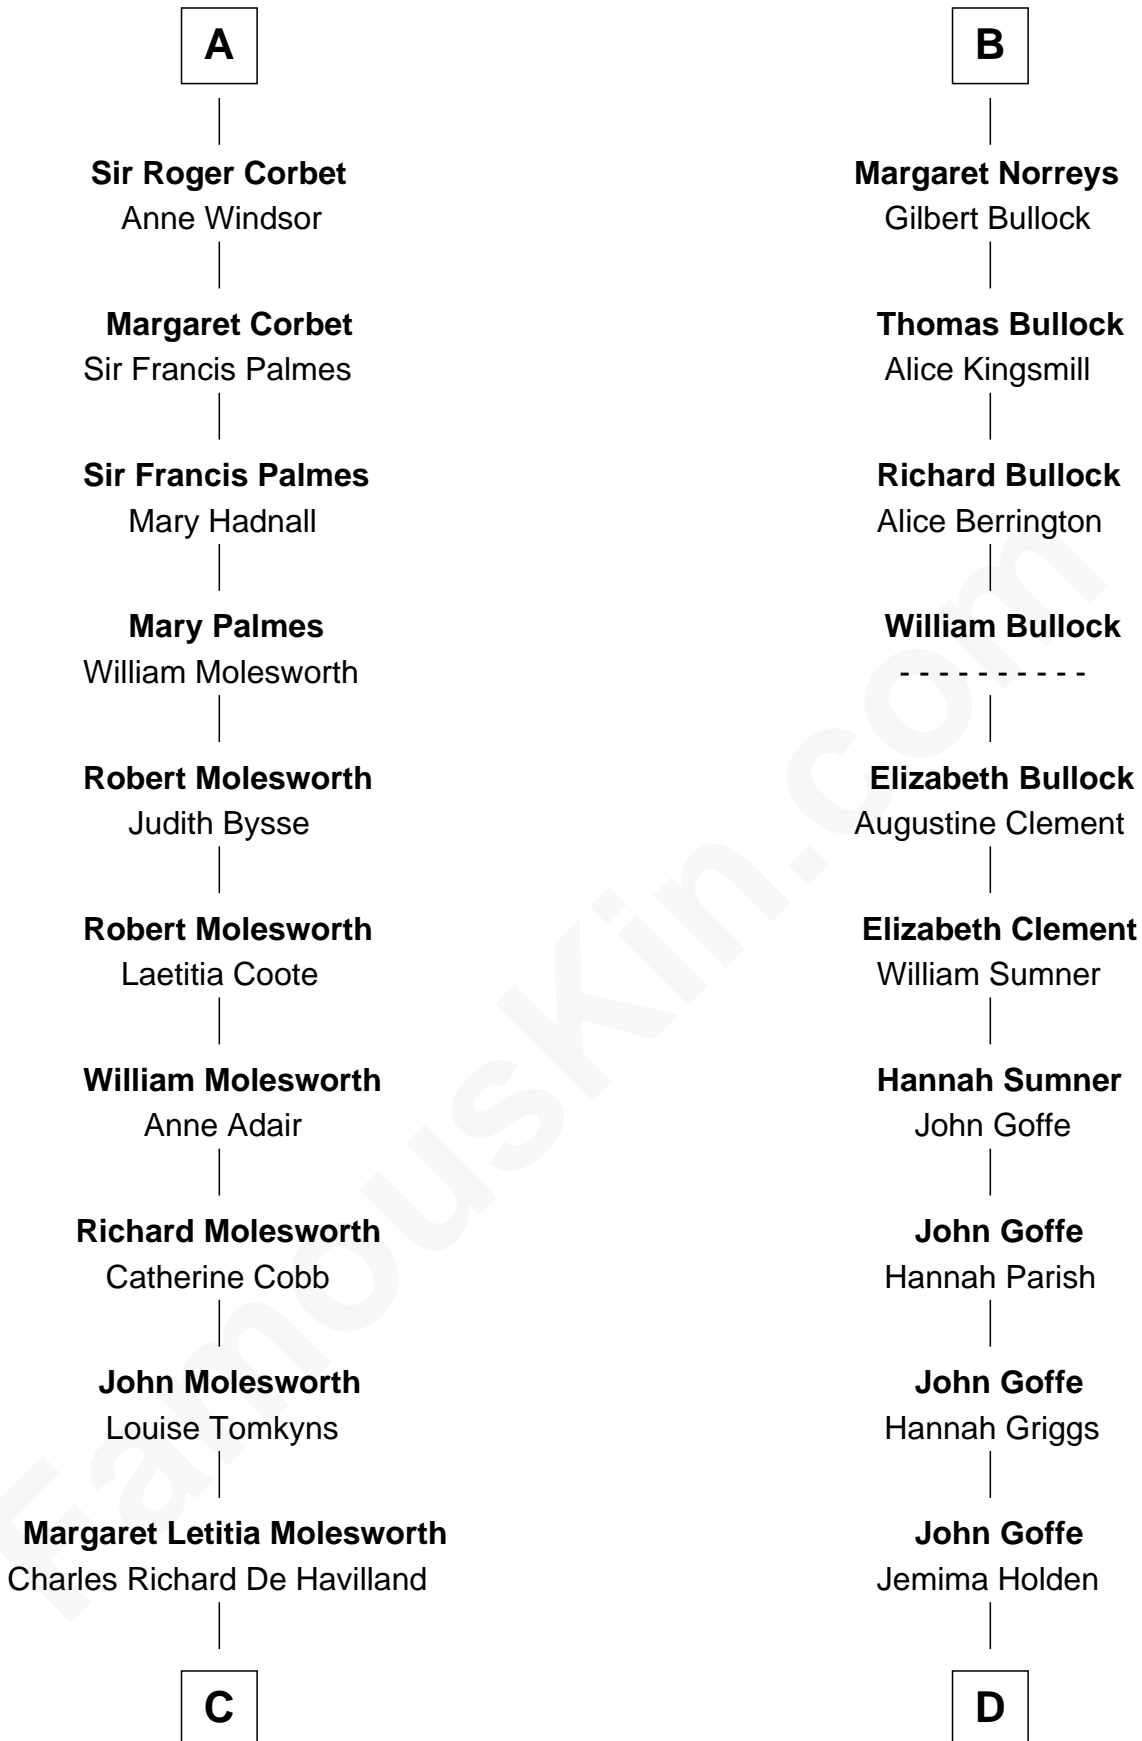

FamousKin.com
Relationship Chart of
Joan Fontaine
Movie Actress

18th cousin 3 times removed of
Lou (Henry) Hoover
First Lady of President Herbert Hoover

C

Walter Augustus De Havilland

Lillian Augusta Ruse

Phineas Weed

Florence Ida Weed

Charles Delano Henry

Lou (Henry) Hoover

First Lady of Herbert Hoover