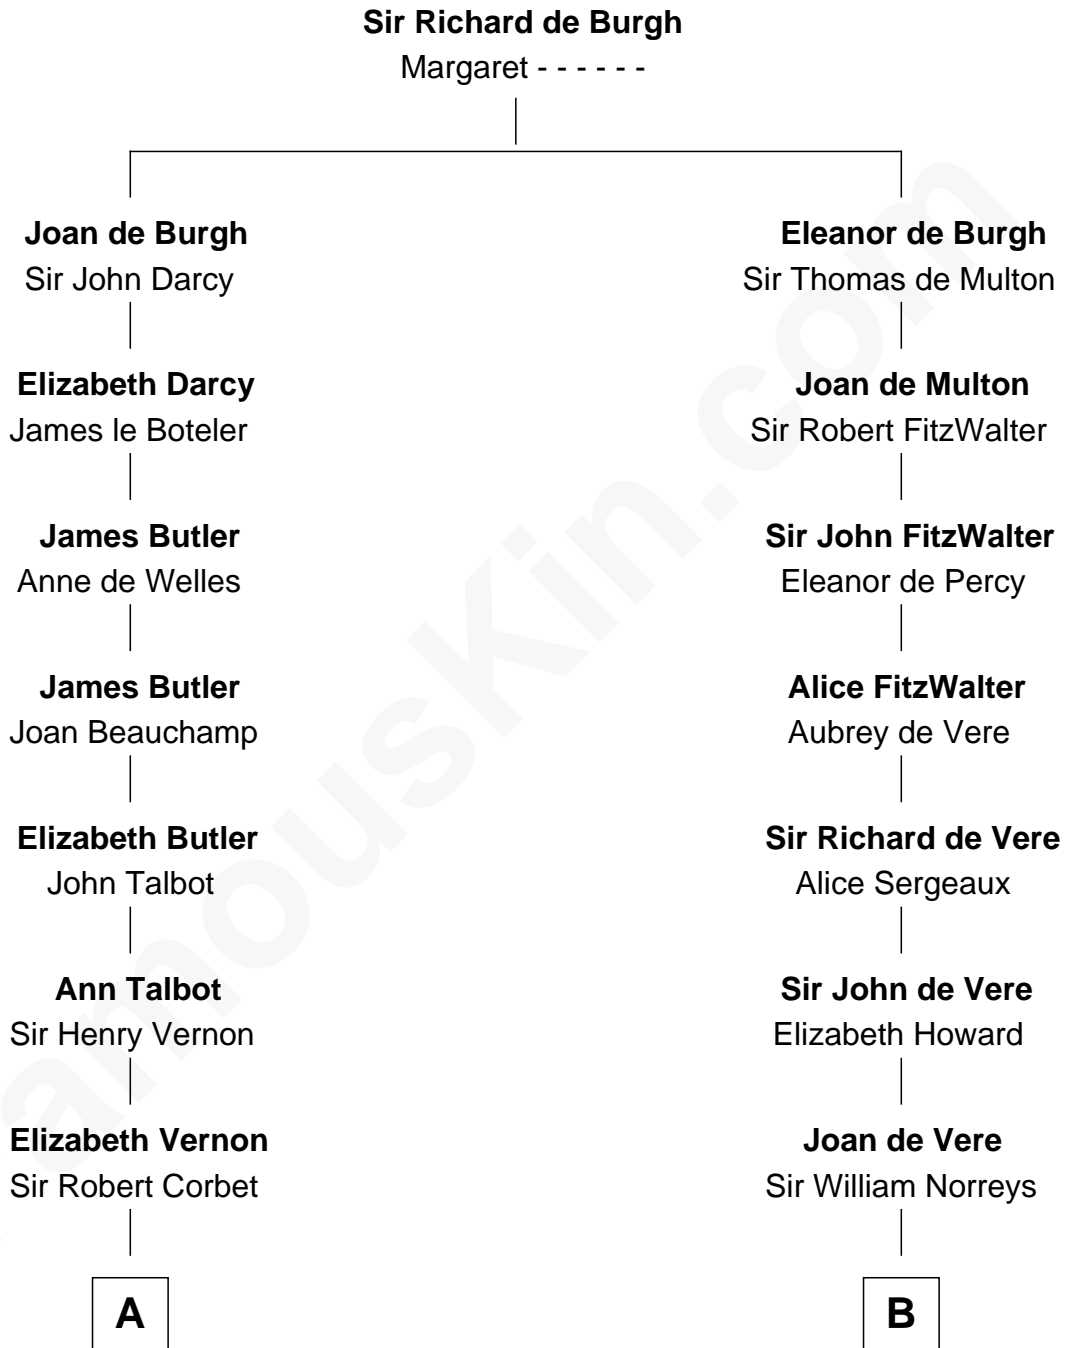

FamousKin.com
Relationship Chart of
Joan Fontaine
Movie Actress

18th cousin 3 times removed of
Lou (Henry) Hoover
First Lady of President Herbert Hoover

C

Walter Augustus De Havilland

Lillian Augusta Ruse

Phineas Weed

Florence Ida Weed

Charles Delano Henry

Lou (Henry) Hoover

First Lady of Herbert Hoover