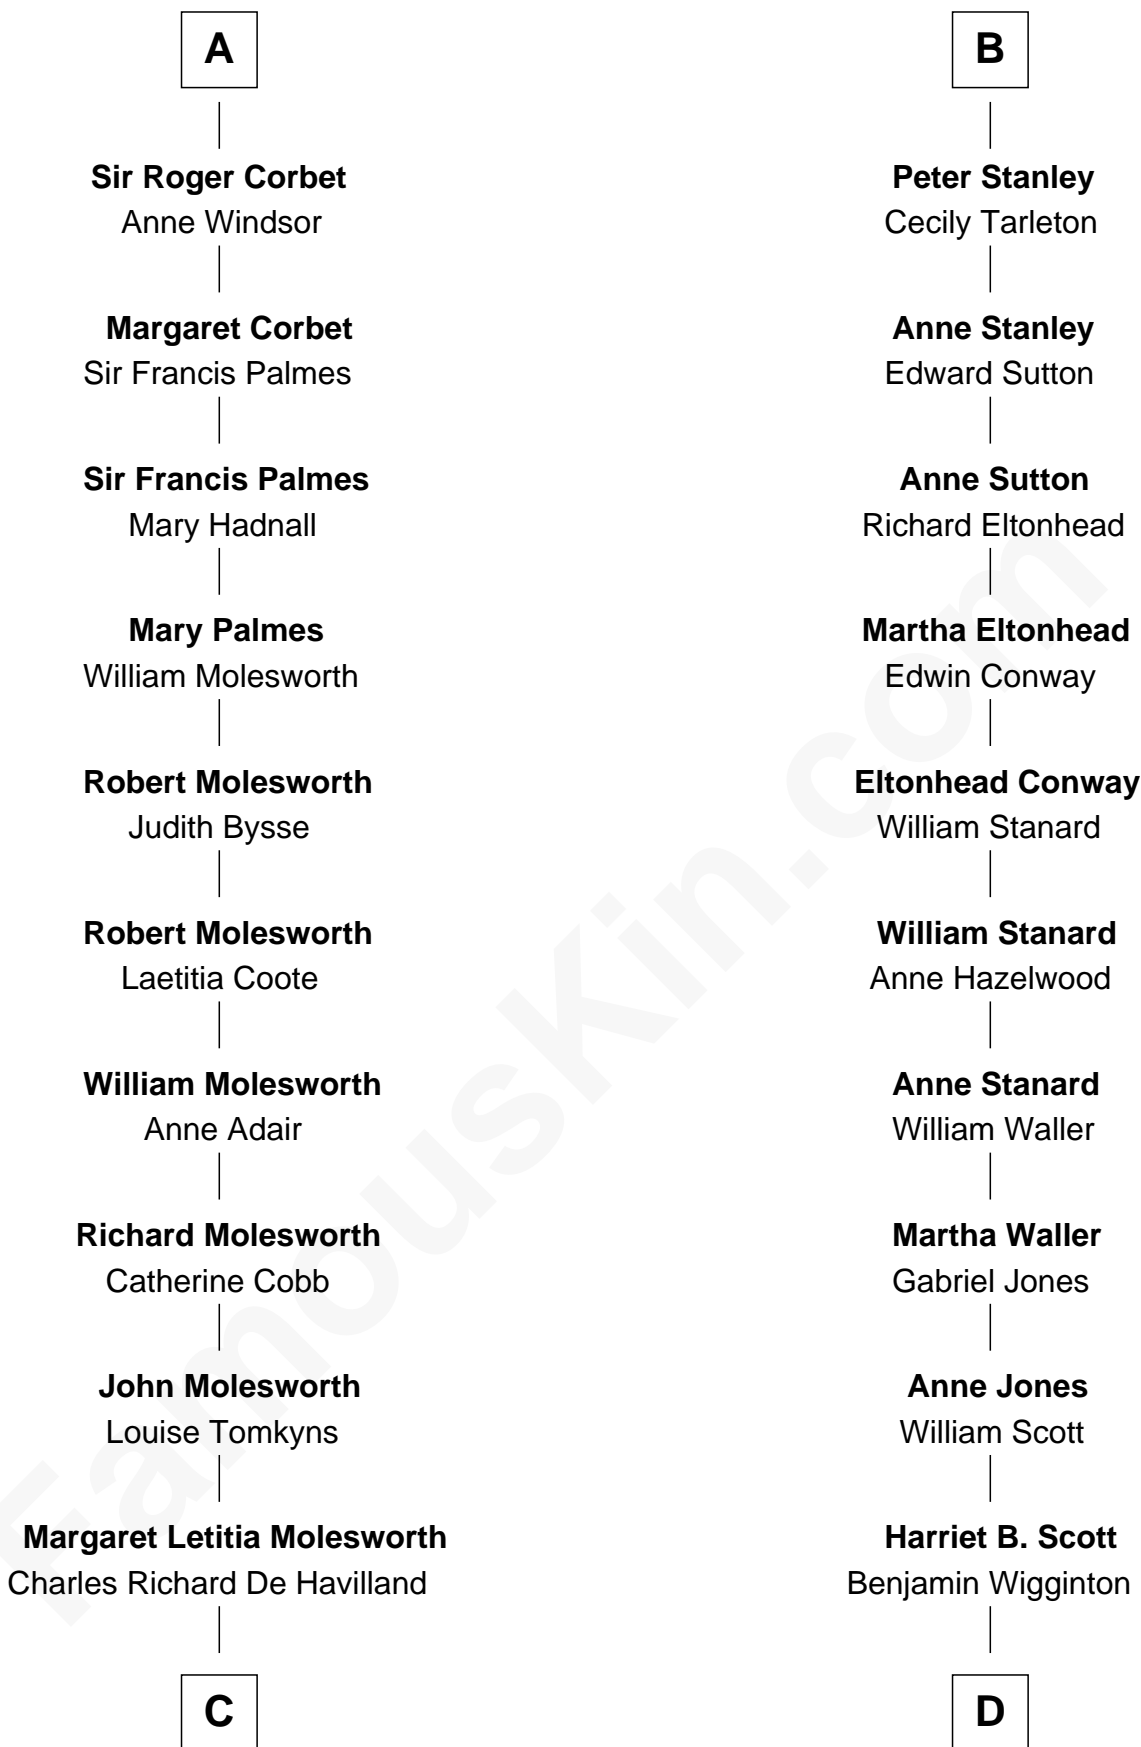

FamousKin.com Relationship Chart of

Joan Fontaine

Movie Actress

18th cousin 1 time removed of

Edith (Bolling) Wilson

First Lady of President Woodrow Wilson

C

Walter Augustus De Havilland

Lillian Augusta Ruse

Joan Fontaine

Movie Actress

D

Anne E. Wigginton

Archibald Bolling

William Holcombe Bolling

Sarah Spiers White