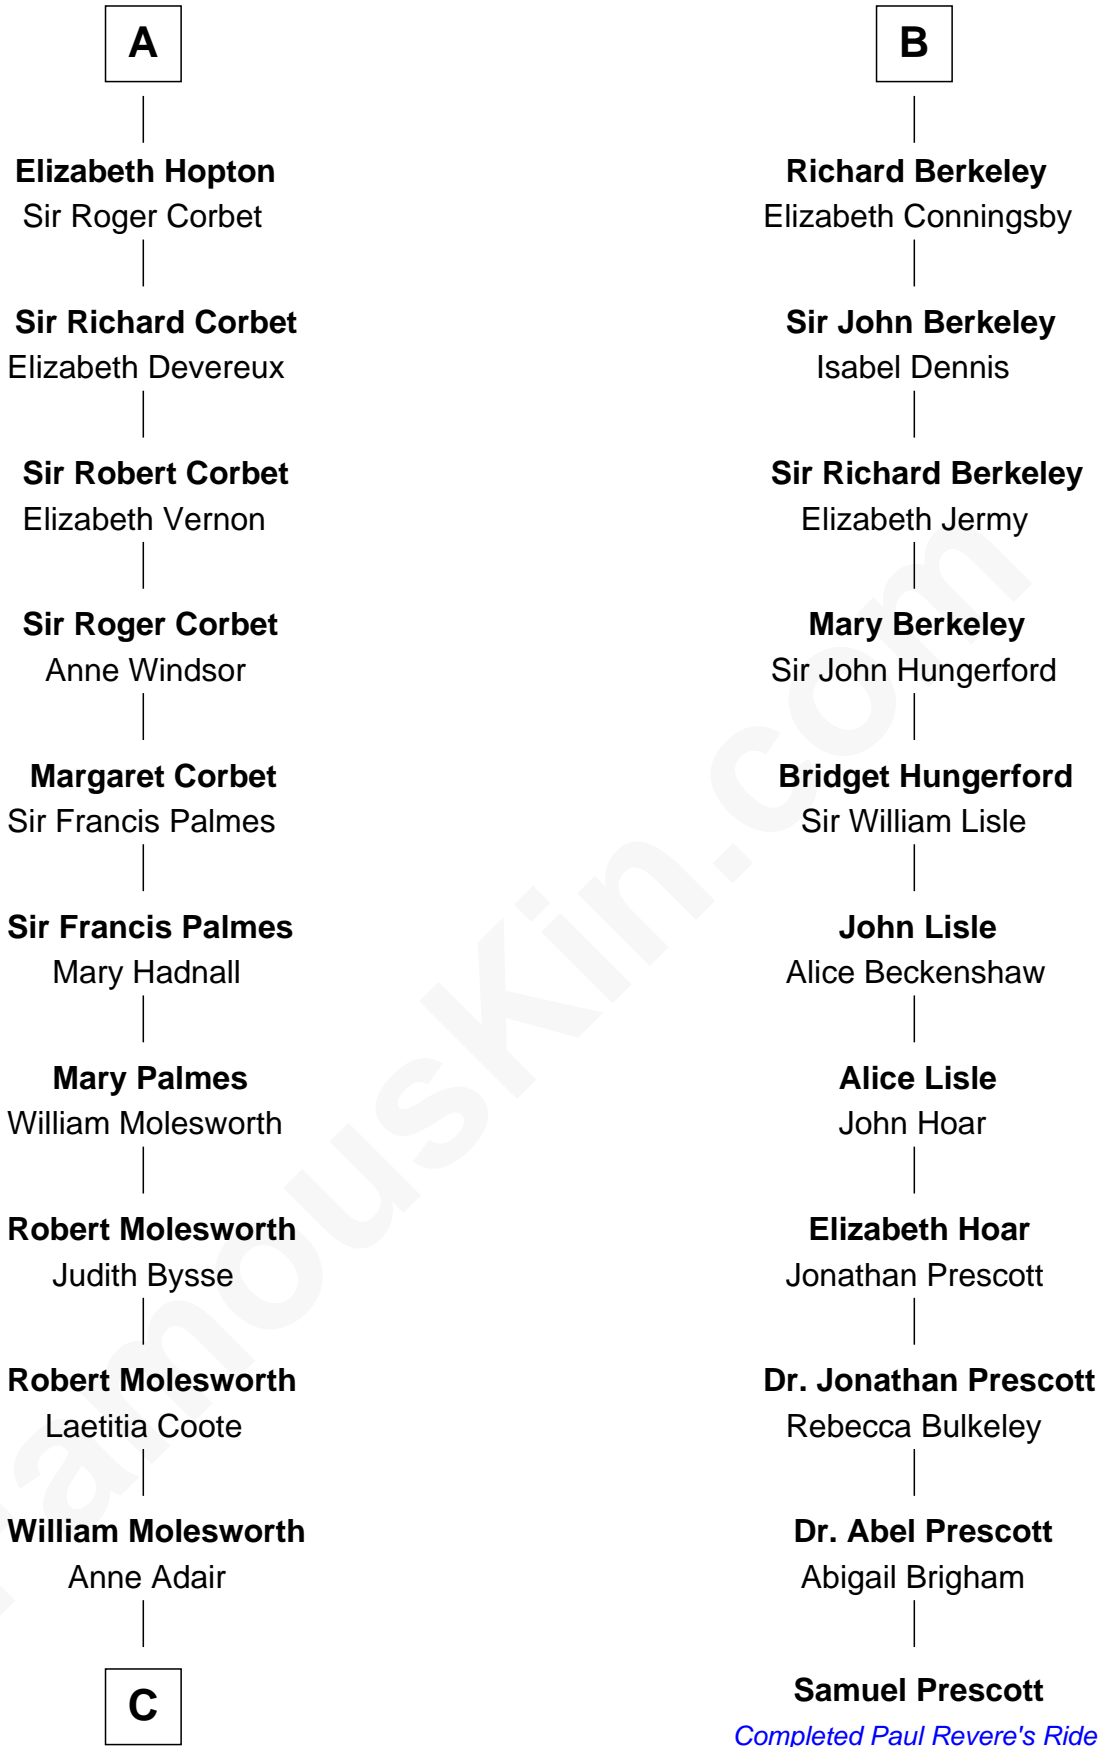

FamousKin.com Relationship Chart of

Joan Fontaine

Movie Actress

17th cousin 4 times removed of

Samuel Prescott

Completed Paul Revere's Midnight Ride

John de Botetourte

Maud FitzThomas

C

Richard Molesworth

Catherine Cobb

John Molesworth

Louise Tomkyns

Margaret Letitia Molesworth

Charles Richard De Havilland

Walter Augustus De Havilland