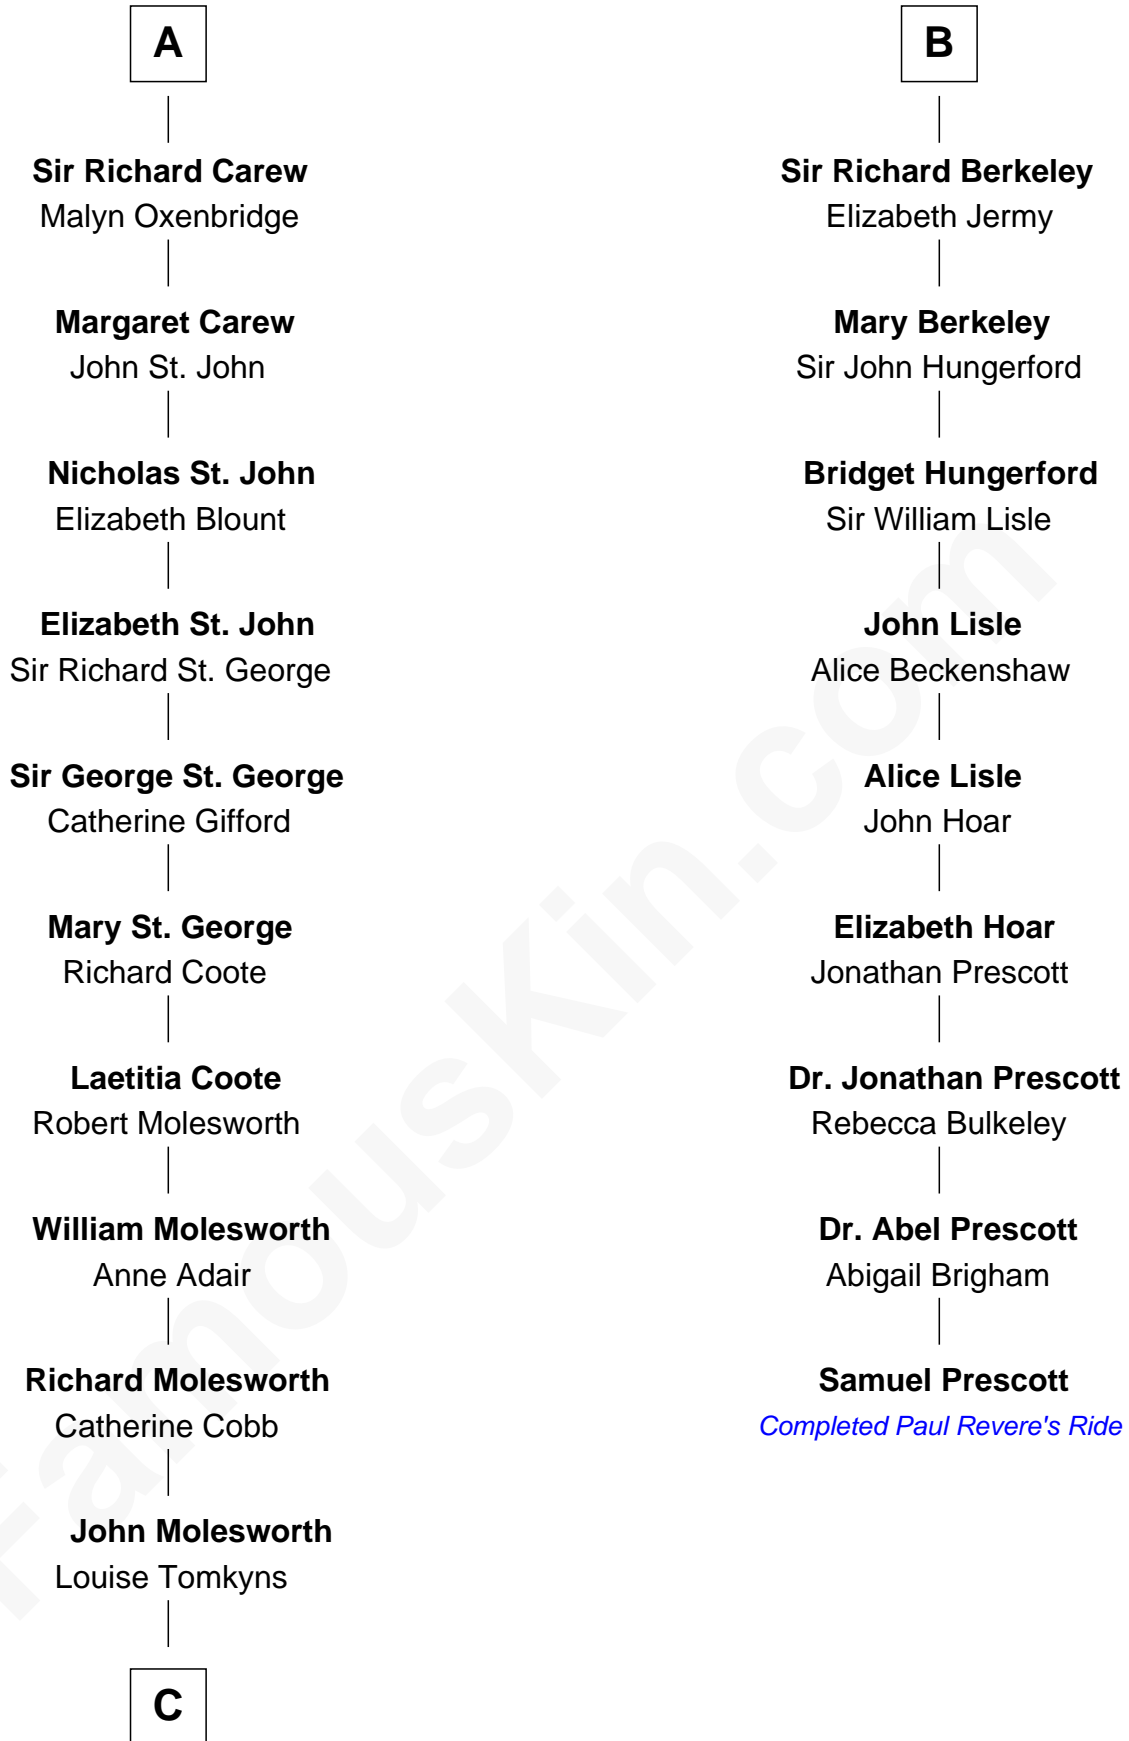

FamousKin.com Relationship Chart of

Joan Fontaine

Movie Actress

15th cousin 4 times removed of

Samuel Prescott

Completed Paul Revere's Midnight Ride

Sir Maurice de Berkeley

Eve la Zouche

C

Margaret Letitia Molesworth

Charles Richard De Havilland

Walter Augustus De Havilland

Lillian Augusta Ruse

Joan Fontaine

Movie Actress

FamousKin.com