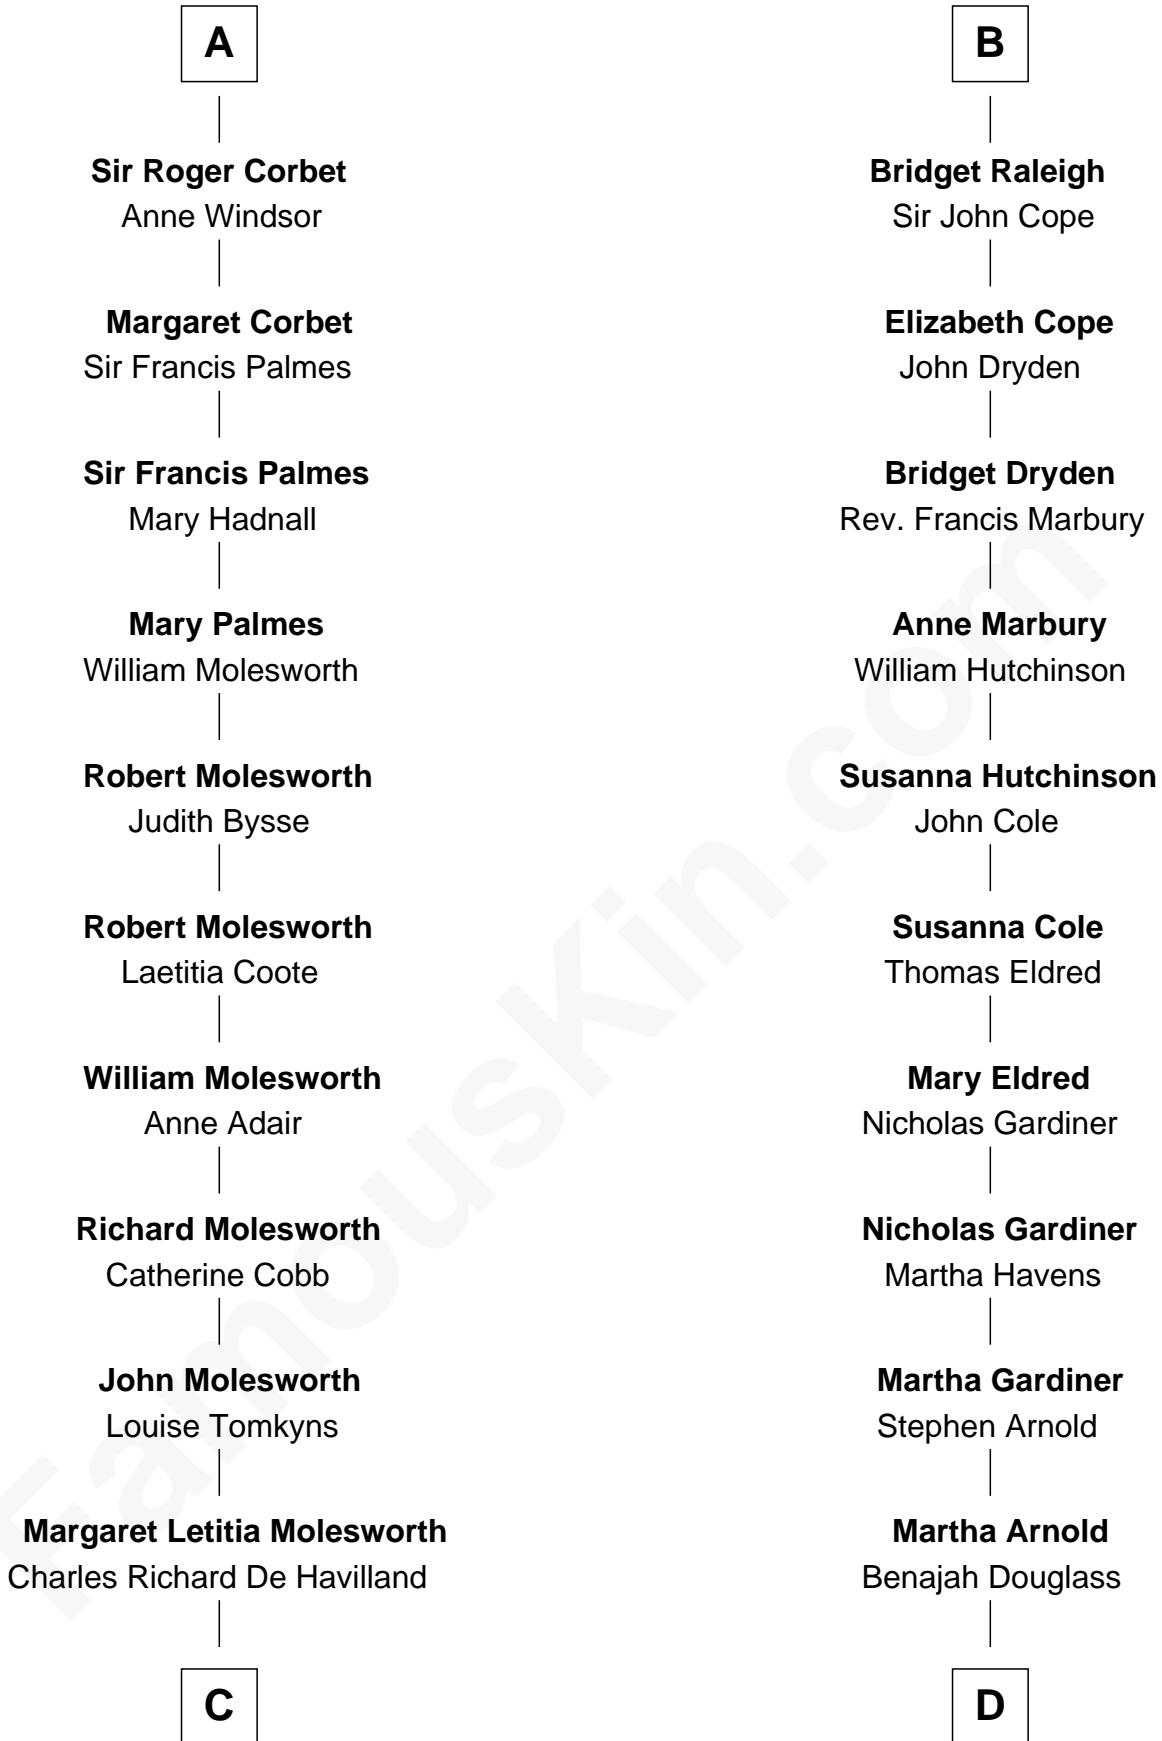

FamousKin.com Relationship Chart of

Joan Fontaine

Movie Actress

18th cousin of

Stephen A. Douglas

Participated in Lincoln-Douglas Debates

Edmund Fitzalan

Alice de Warenne

C

Walter Augustus De Havilland

Lillian Augusta Ruse

Joan Fontaine

Movie Actress

D

Dr. Stephen Arnold Douglass

Sarah Fiske