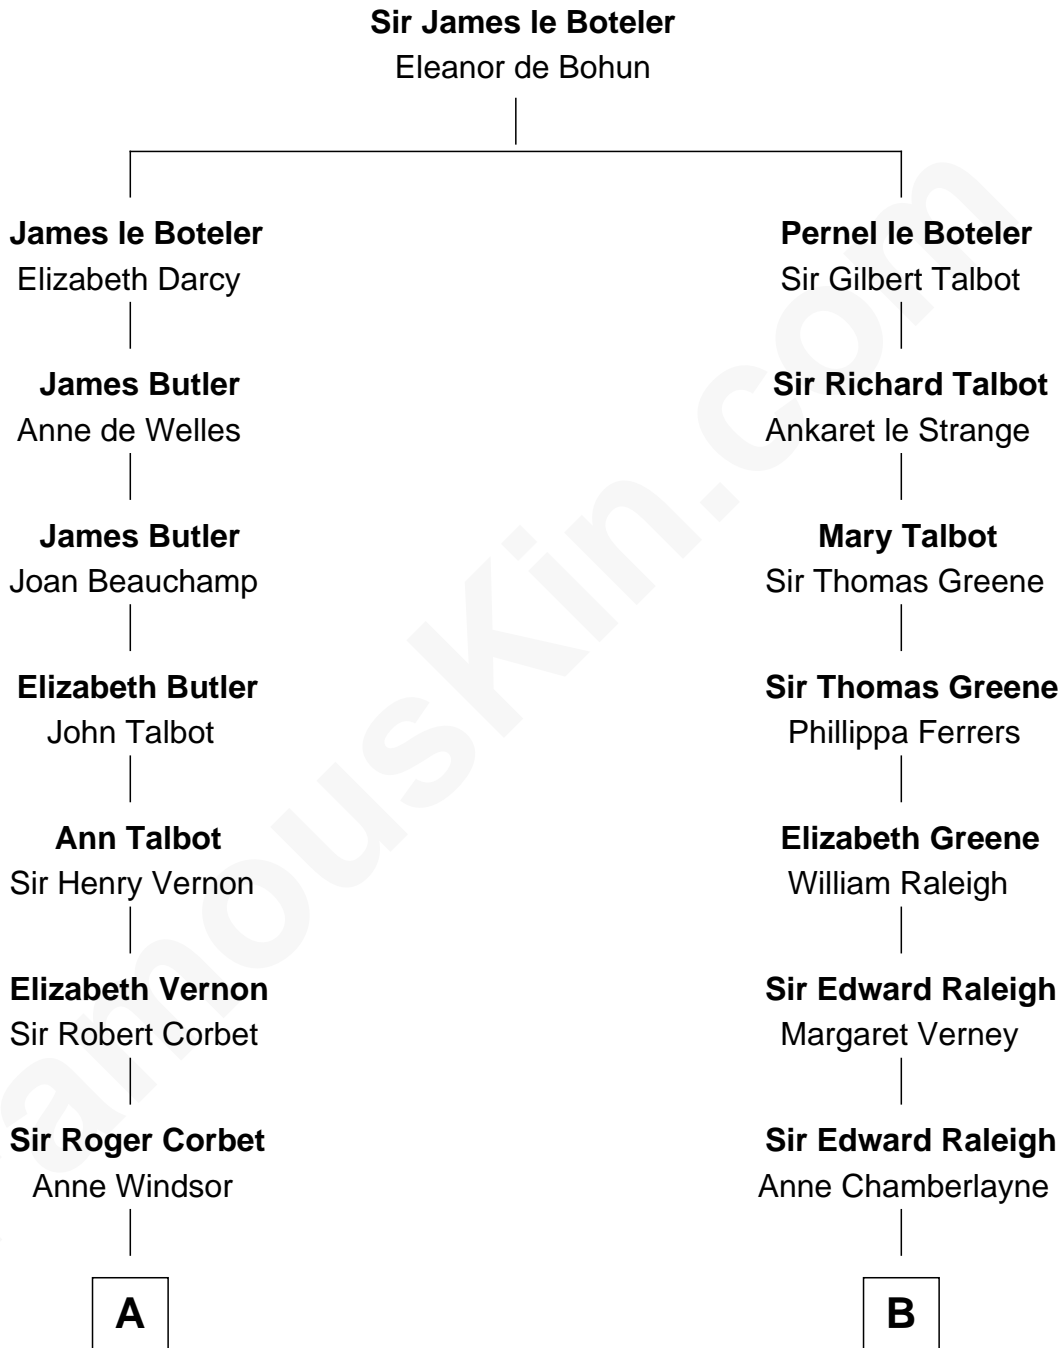

FamousKin.com Relationship Chart of

Joan Fontaine

Movie Actress

17th cousin 1 time removed of

Stephen A. Douglas

Participated in Lincoln-Douglas Debates

C

Dr. Stephen Arnold Douglass

Sarah Fiske

Stephen A. Douglas

The Lincoln-Douglas Debates

FamousKin.com