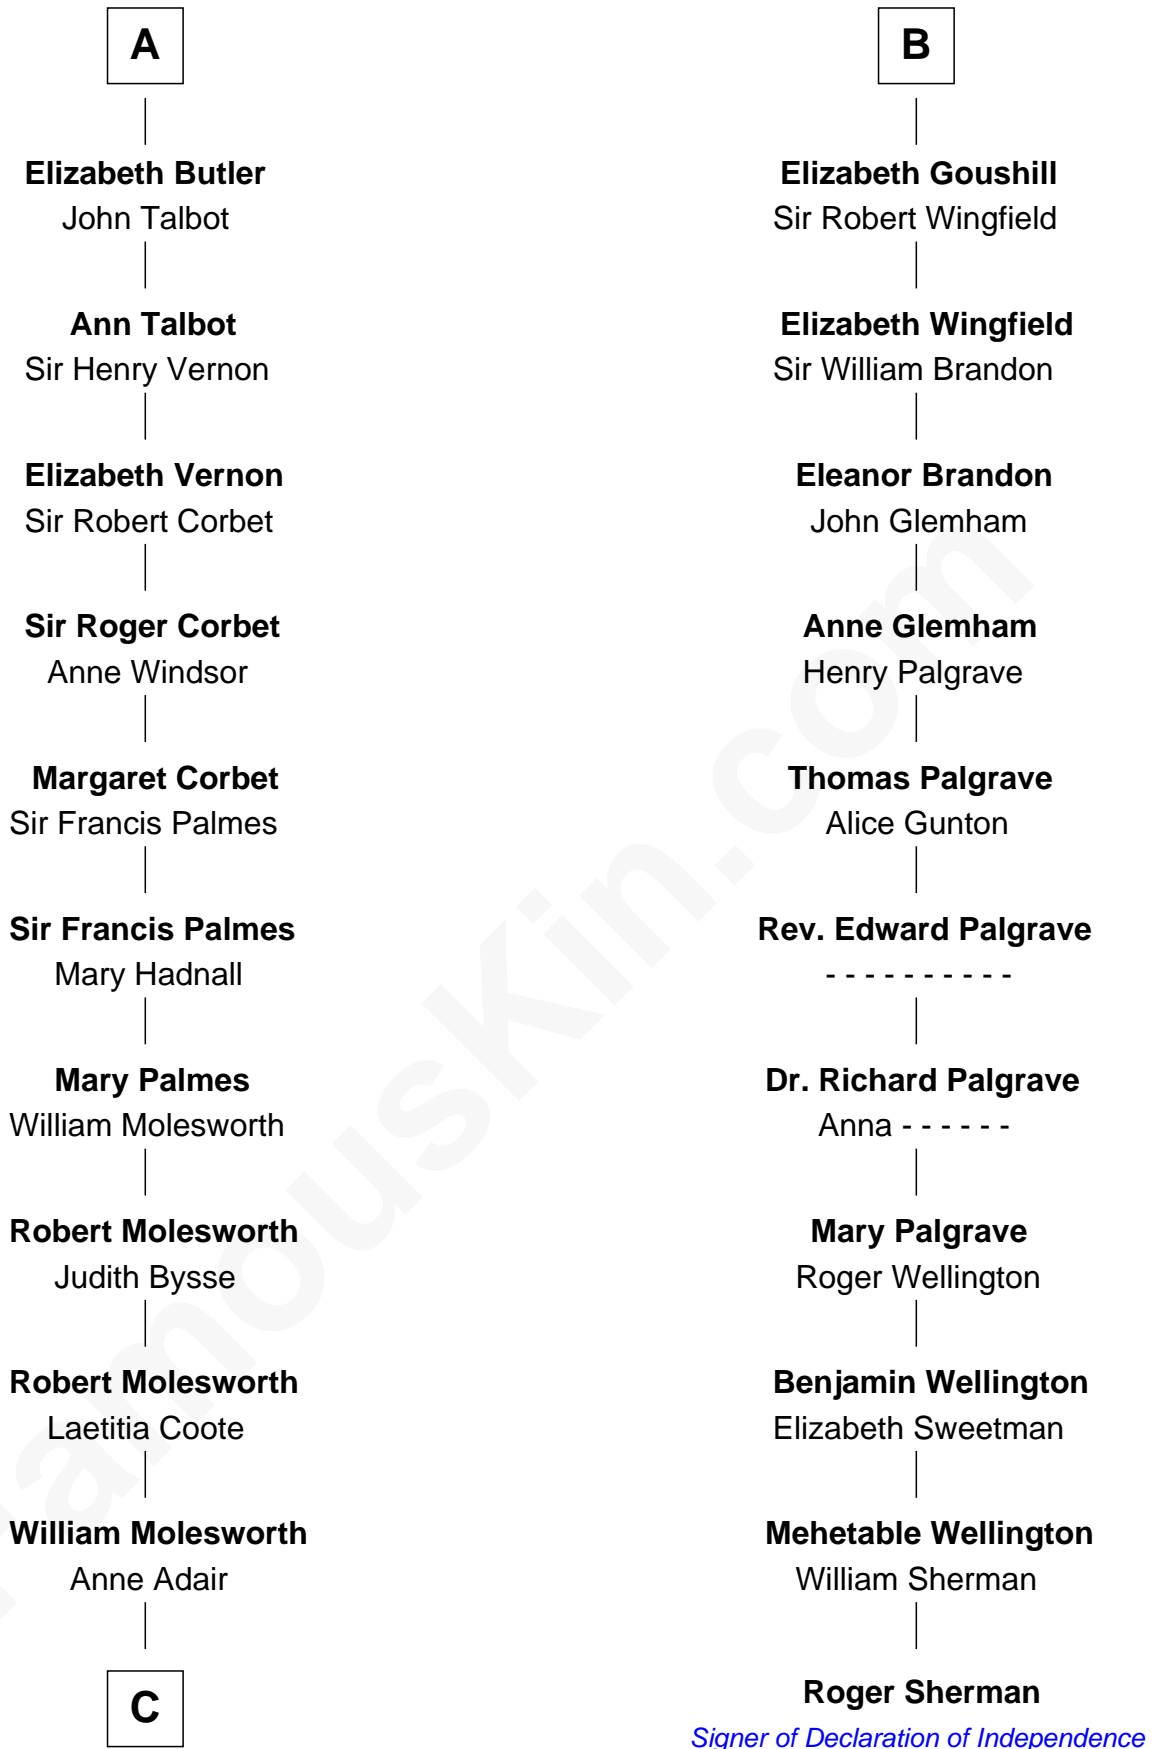

FamousKin.com Relationship Chart of

Joan Fontaine

Movie Actress

17th cousin 4 times removed of

Roger Sherman

Signer of the Declaration of Independence

C

Richard Molesworth

Catherine Cobb

John Molesworth

Louise Tomkyns

Margaret Letitia Molesworth

Charles Richard De Havilland

Walter Augustus De Havilland

Lillian Augusta Ruse

Joan Fontaine