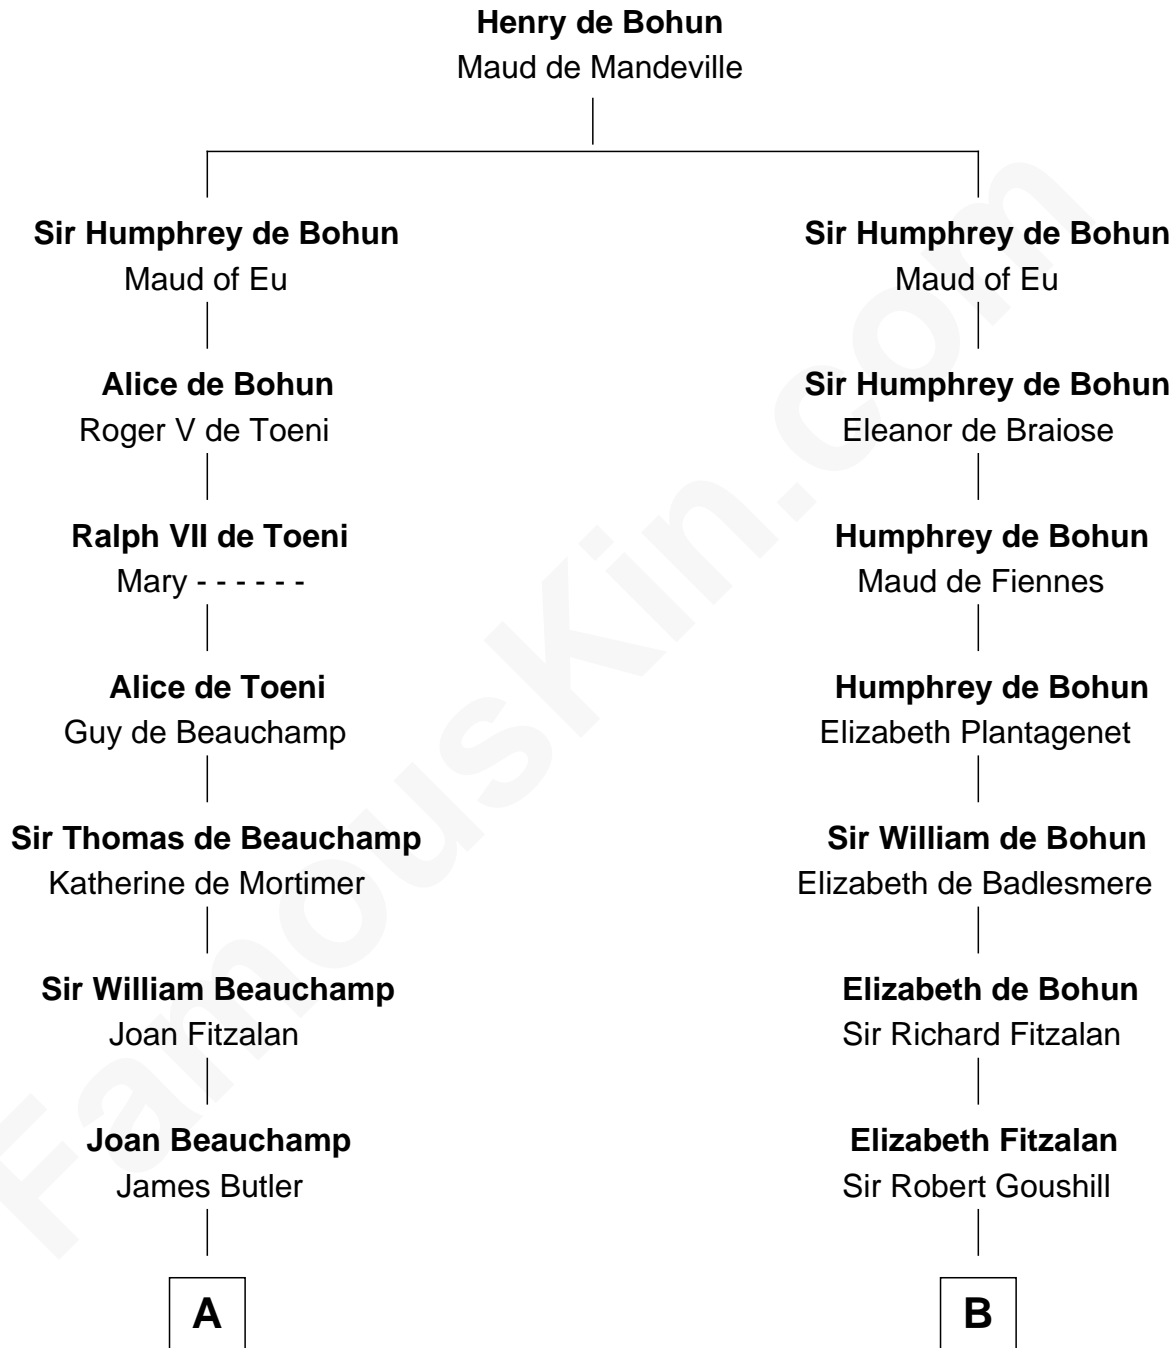

FamousKin.com Relationship Chart of

Joan Fontaine

Movie Actress

17th cousin 4 times removed of

Roger Sherman

Signer of the Declaration of Independence

C

Richard Molesworth

Catherine Cobb

John Molesworth

Louise Tomkyns

Margaret Letitia Molesworth

Charles Richard De Havilland

Walter Augustus De Havilland

Lillian Augusta Ruse

Joan Fontaine