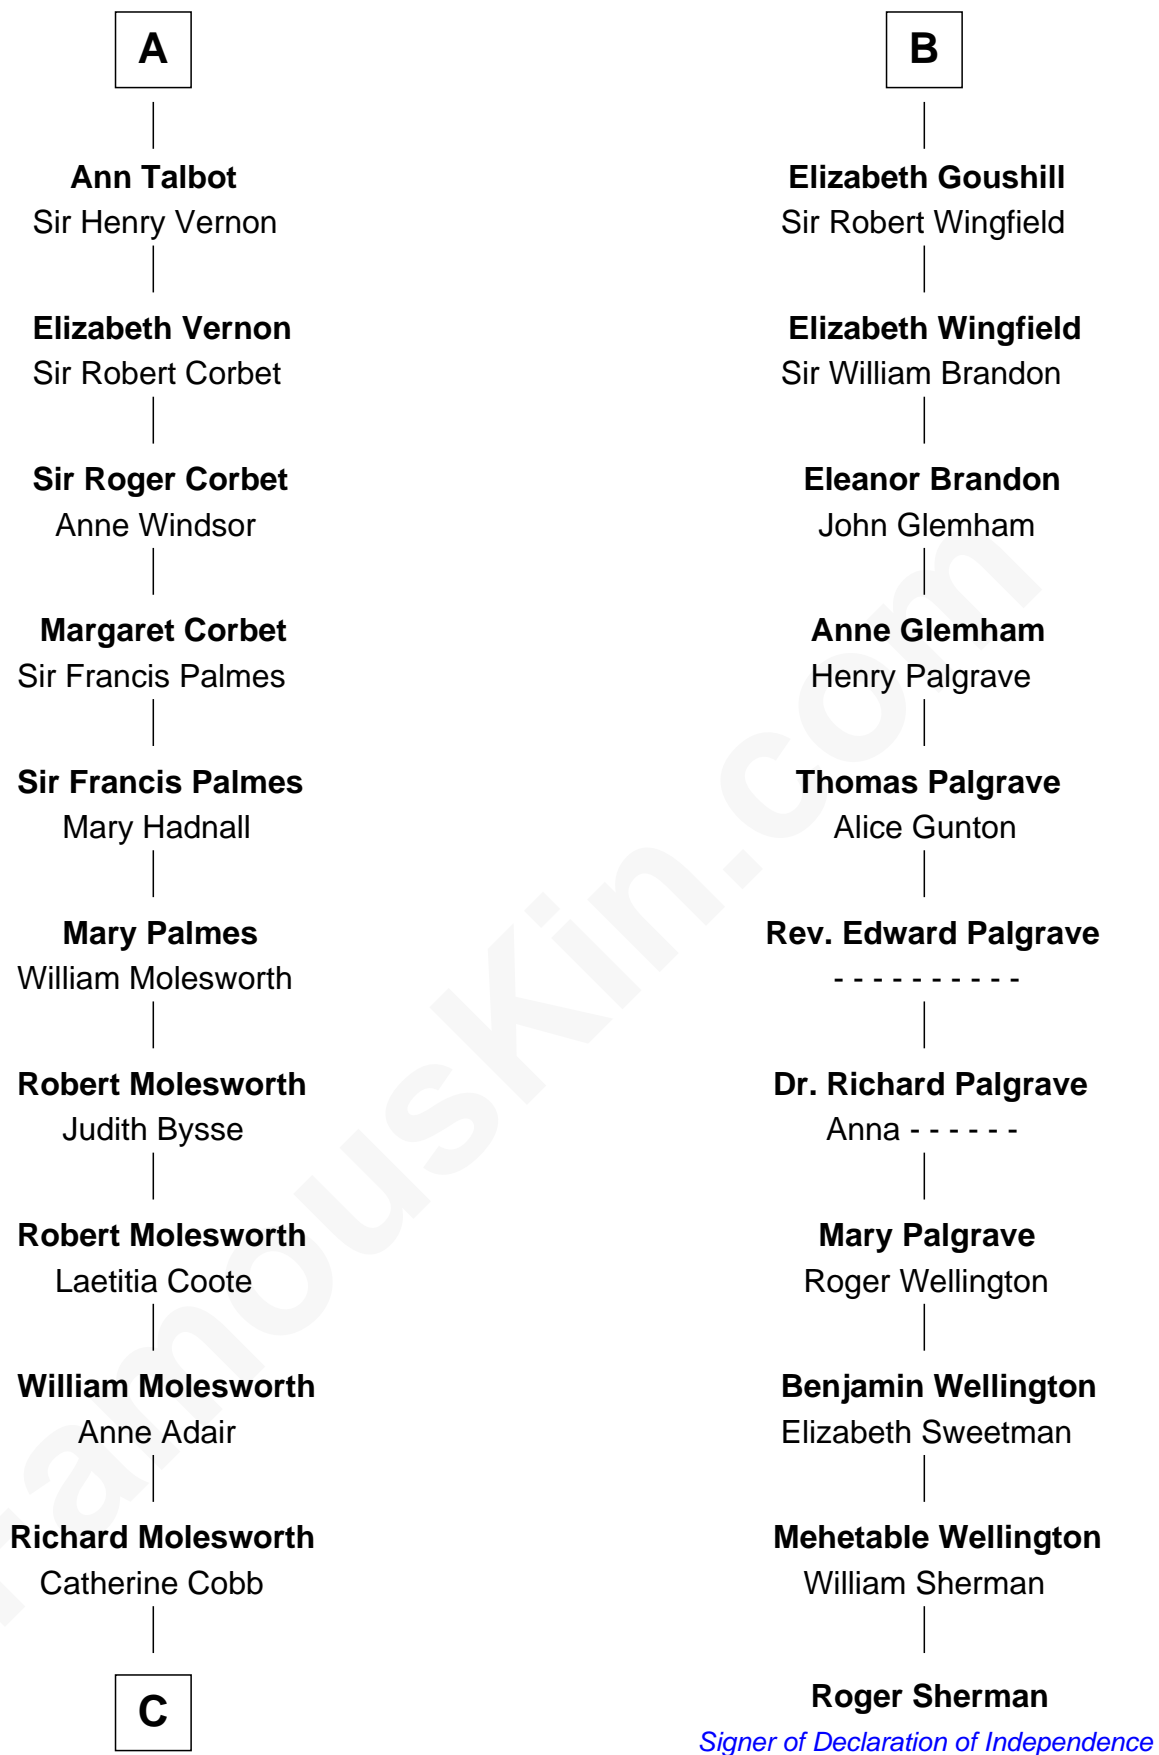

FamousKin.com Relationship Chart of

Joan Fontaine

Movie Actress

17th cousin 3 times removed of

Roger Sherman

Signer of the Declaration of Independence

Sir Geoffrey FitzPiers

Aveline de Clare

Sir William Beauchamp

Joan Fitzalan

Joan Beauchamp

James Butler

Elizabeth Butler

John Talbot

A

Sir John FitzGeoffrey

Isabel le Bigod

Maud FitzJohn

William de Beauchamp

Isabella de Beauchamp

Sir Patrick de Chaworth

Maud de Chaworth

Henry Plantagenet

Eleanor Plantagenet

Richard Fitzalan

Sir Richard Fitzalan

Elizabeth de Bohun

Elizabeth Fitzalan

Sir Robert Goushill

B

C

—
John Molesworth