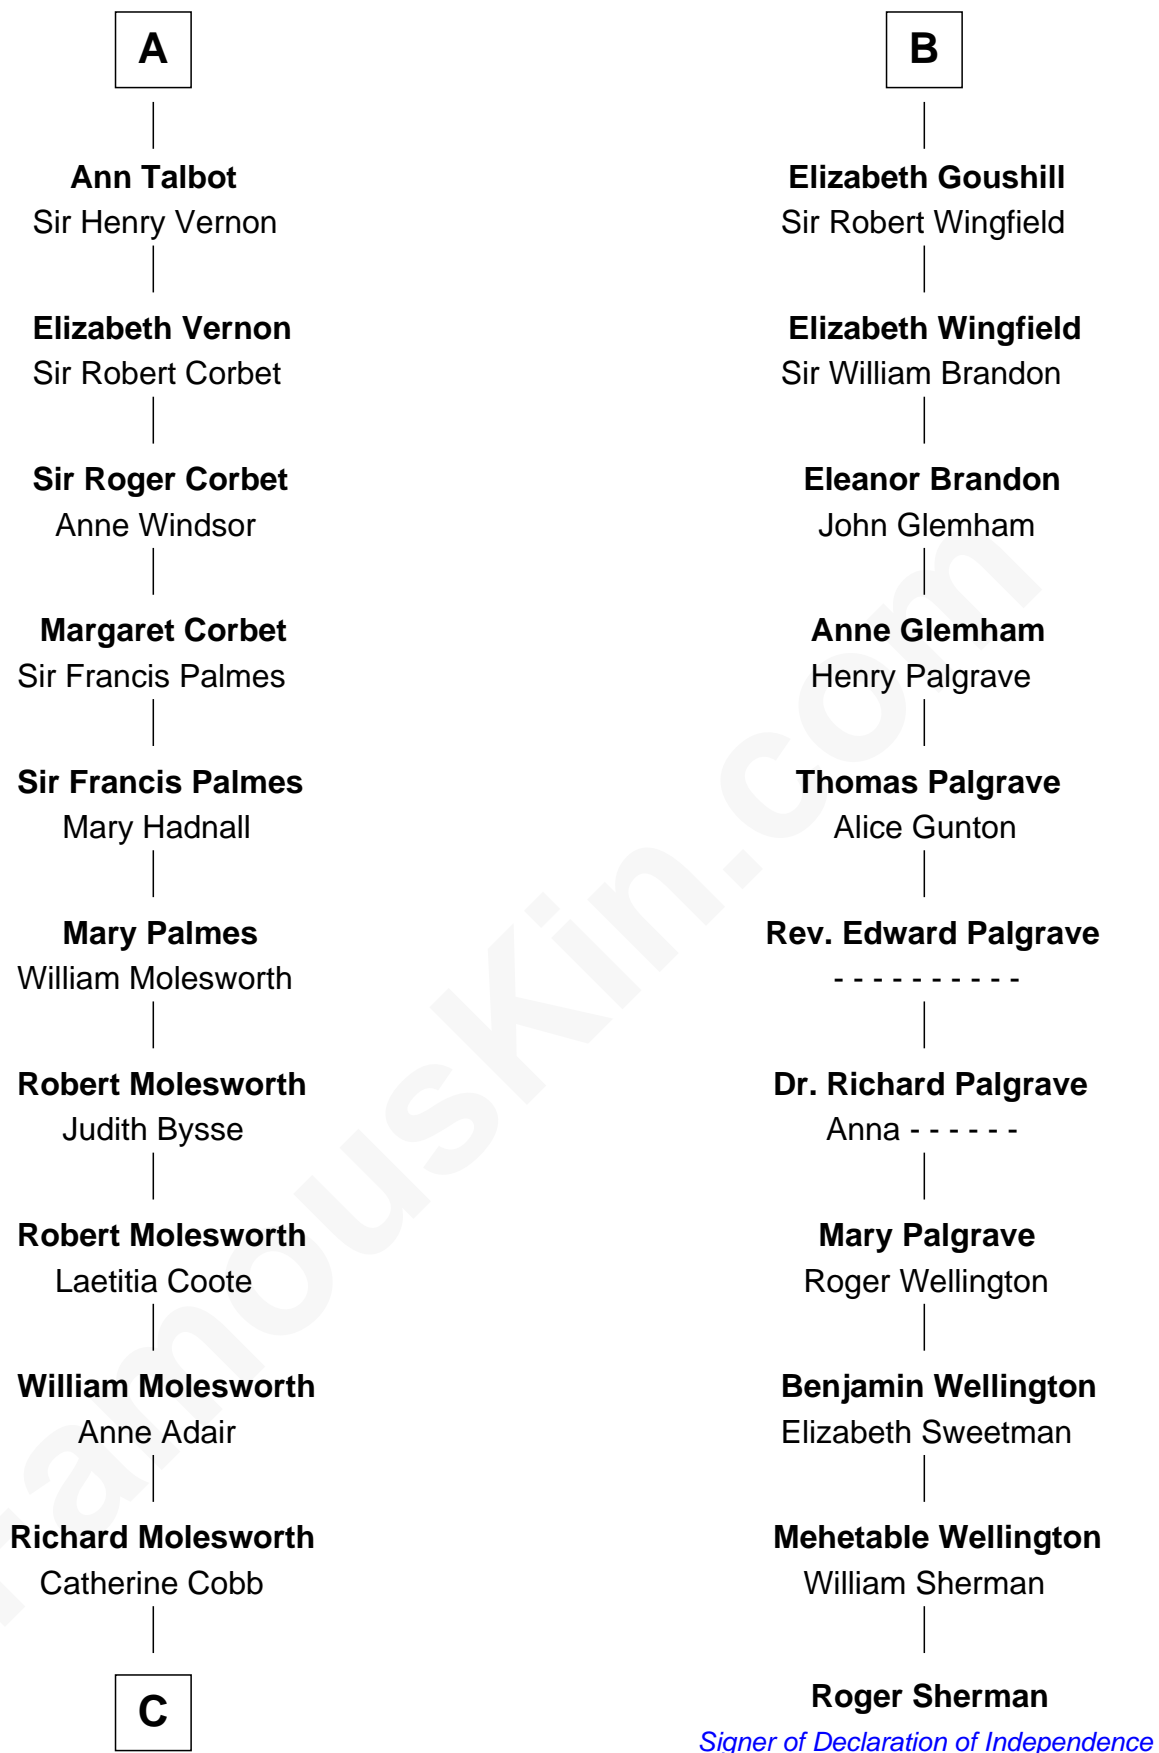

FamousKin.com Relationship Chart of

Joan Fontaine

Movie Actress

17th cousin 3 times removed of

Roger Sherman

Signer of the Declaration of Independence

C

—
John Molesworth

Louise Tomkyns

—
Margaret Letitia Molesworth

Charles Richard De Havilland

—
Walter Augustus De Havilland

Lillian Augusta Ruse

—
Joan Fontaine

Movie Actress

FamousKin.com