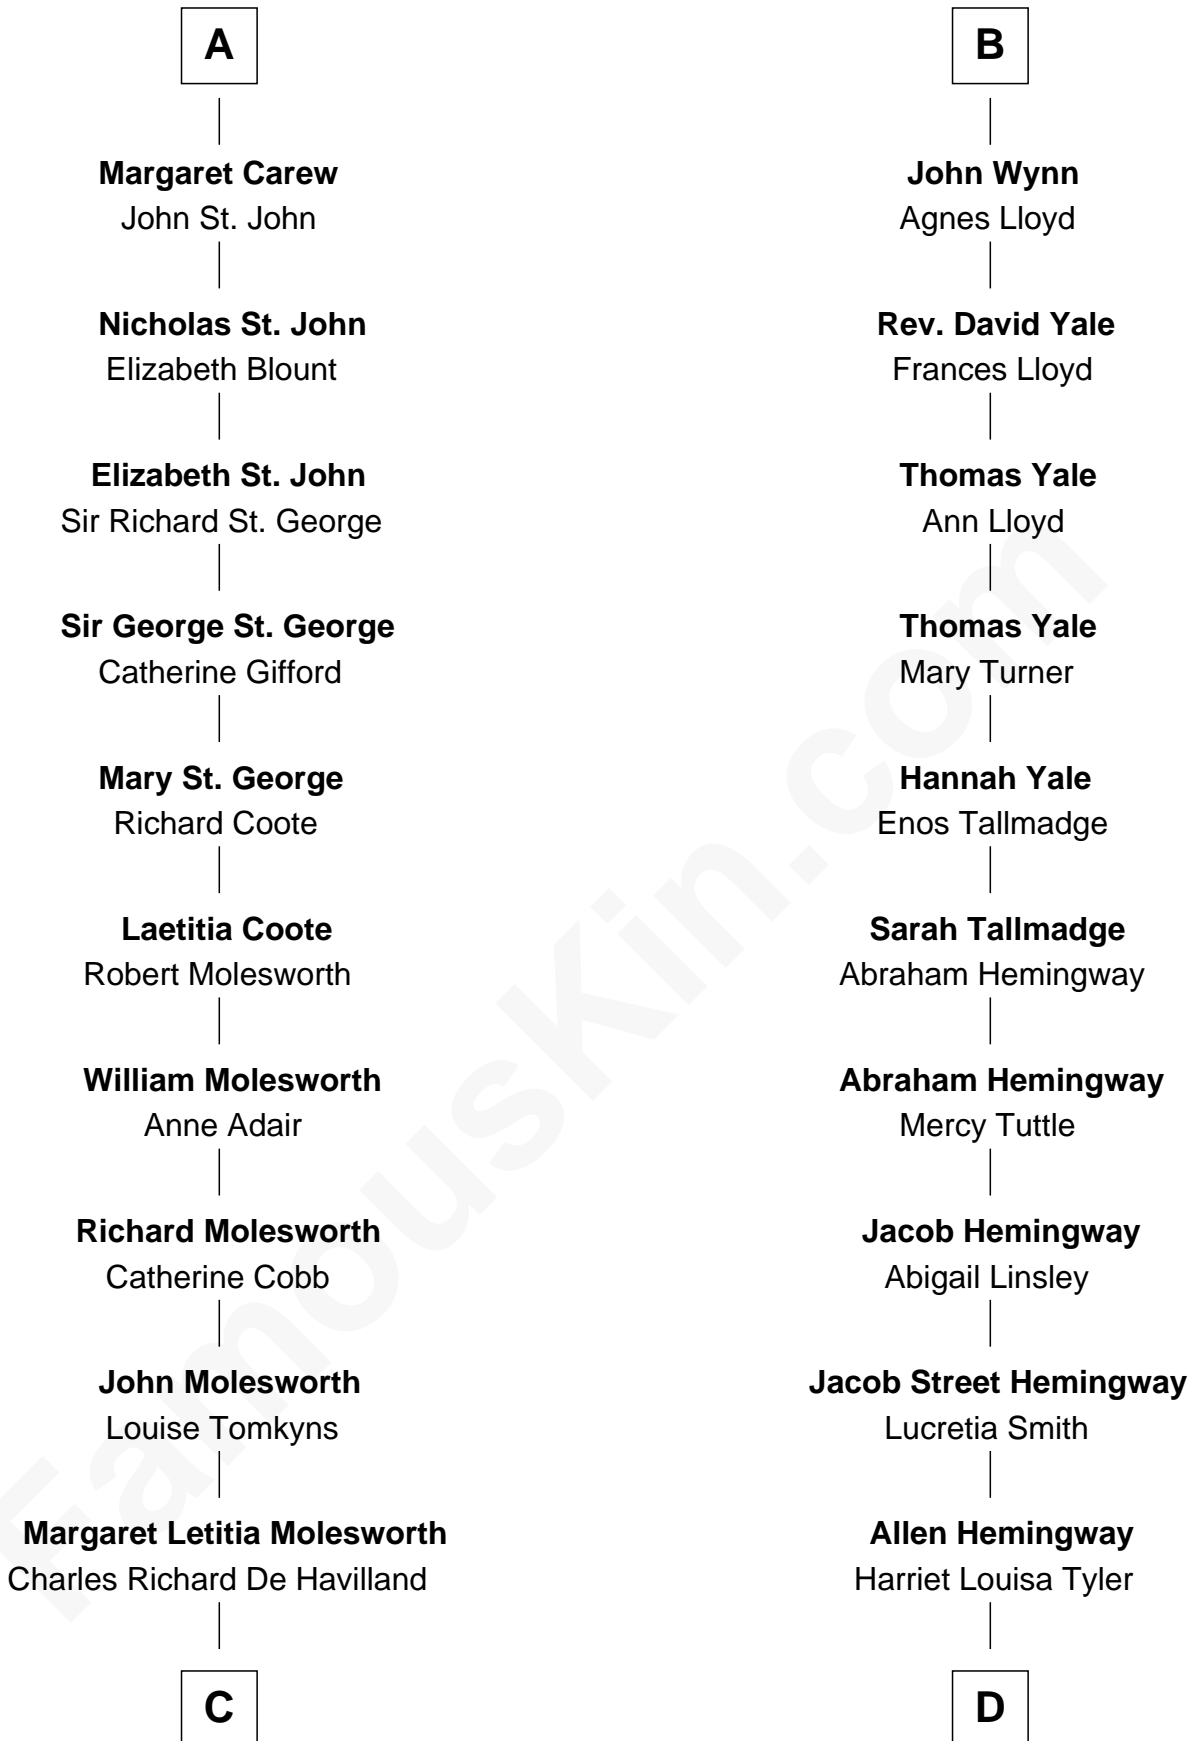

# FamousKin.com Relationship Chart of

**Joan Fontaine**

*Movie Actress*

18th cousin 1 time removed of

**Ernest Hemingway**

*Author of The Sun Also Rises*

**John IV le Strange**

Joan de Somery

**C**

**Walter Augustus De Havilland**

Lillian Augusta Ruse

**Joan Fontaine**

*Movie Actress*

**D**

**Anson Tyler Hemingway**

Adelaide Edmonds