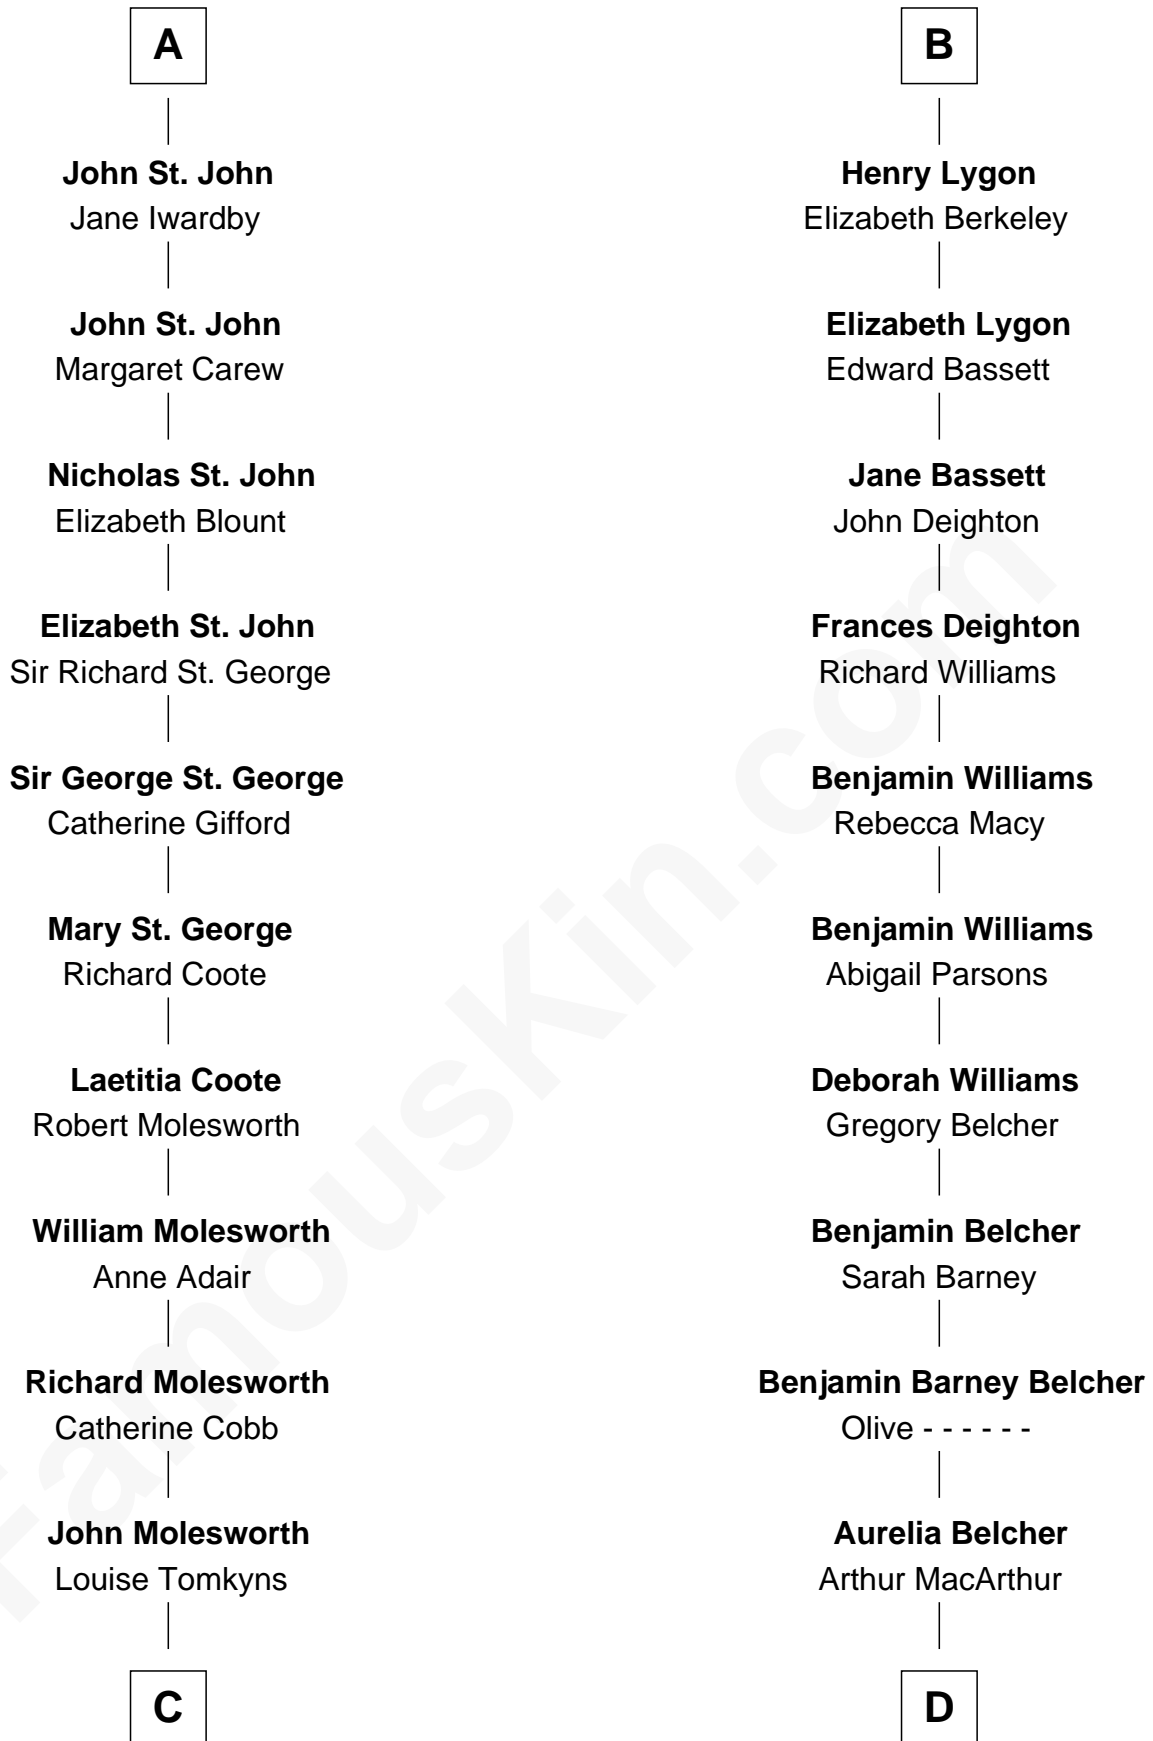

FamousKin.com Relationship Chart of

Joan Fontaine

Movie Actress

18th cousin 1 time removed of

General Douglas MacArthur

U.S. Army - World War II

Sir Walter de Beauchamp

Alice de Tony

Edith Stourton

Margaret Beauchamp

Sir Oliver St. John

Oliver St. John

Elizabeth Scrope

A

Giles de Beauchamp

Catherine de Bures

John de Beauchamp

Elizabeth -----

Sir William de Beauchamp

Catherine de Ufflete

John de Beauchamp

Margaret Ferrers

Sir Richard de Beauchamp

Elizabeth Stafford

Anne de Beauchamp

Sir Richard Lygon

Sir Richard Lygon

Margaret Greville

B

C

Margaret Letitia Molesworth
Charles Richard De Havilland

Walter Augustus De Havilland
Lillian Augusta Ruse