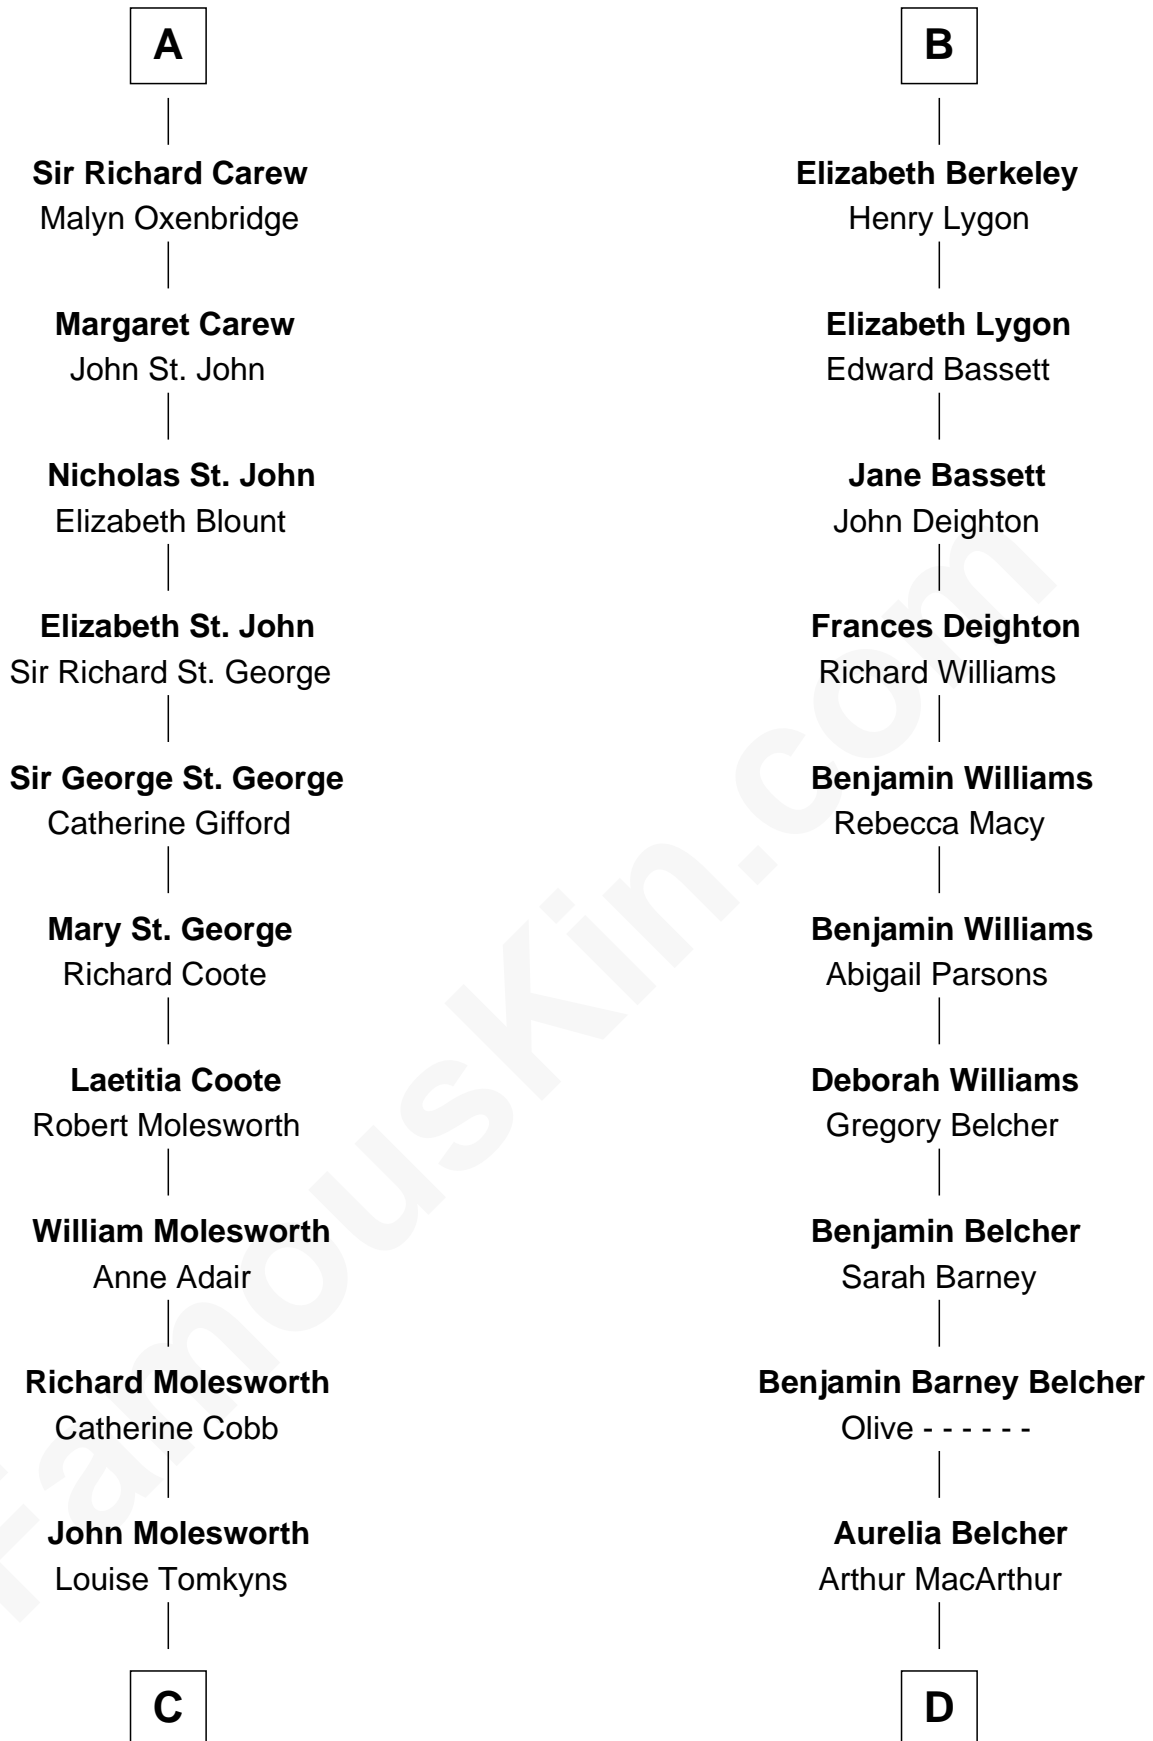

FamousKin.com Relationship Chart of

Joan Fontaine

Movie Actress

18th cousin 1 time removed of

General Douglas MacArthur

U.S. Army - World War II

Sir Maurice de Berkeley

Eve la Zouche

Sir Lionel de Welles

Joan de Waterton

Eleanor de Welles

Sir Thomas Hoo

Eleanor Hoo

James Carew

A

Maurice de Berkeley

Margaret - - - - -

Thomas Berkeley

Catherine Botetourte

Maurice Berkeley

Johanna Denham

Maurice Berkeley

Ellen Montfort

Sir William Berkeley

Anne Stafford

Richard Berkeley

Elizabeth Conningsby

Sir John Berkeley

Isabel Dennis

B

C

Margaret Letitia Molesworth
Charles Richard De Havilland