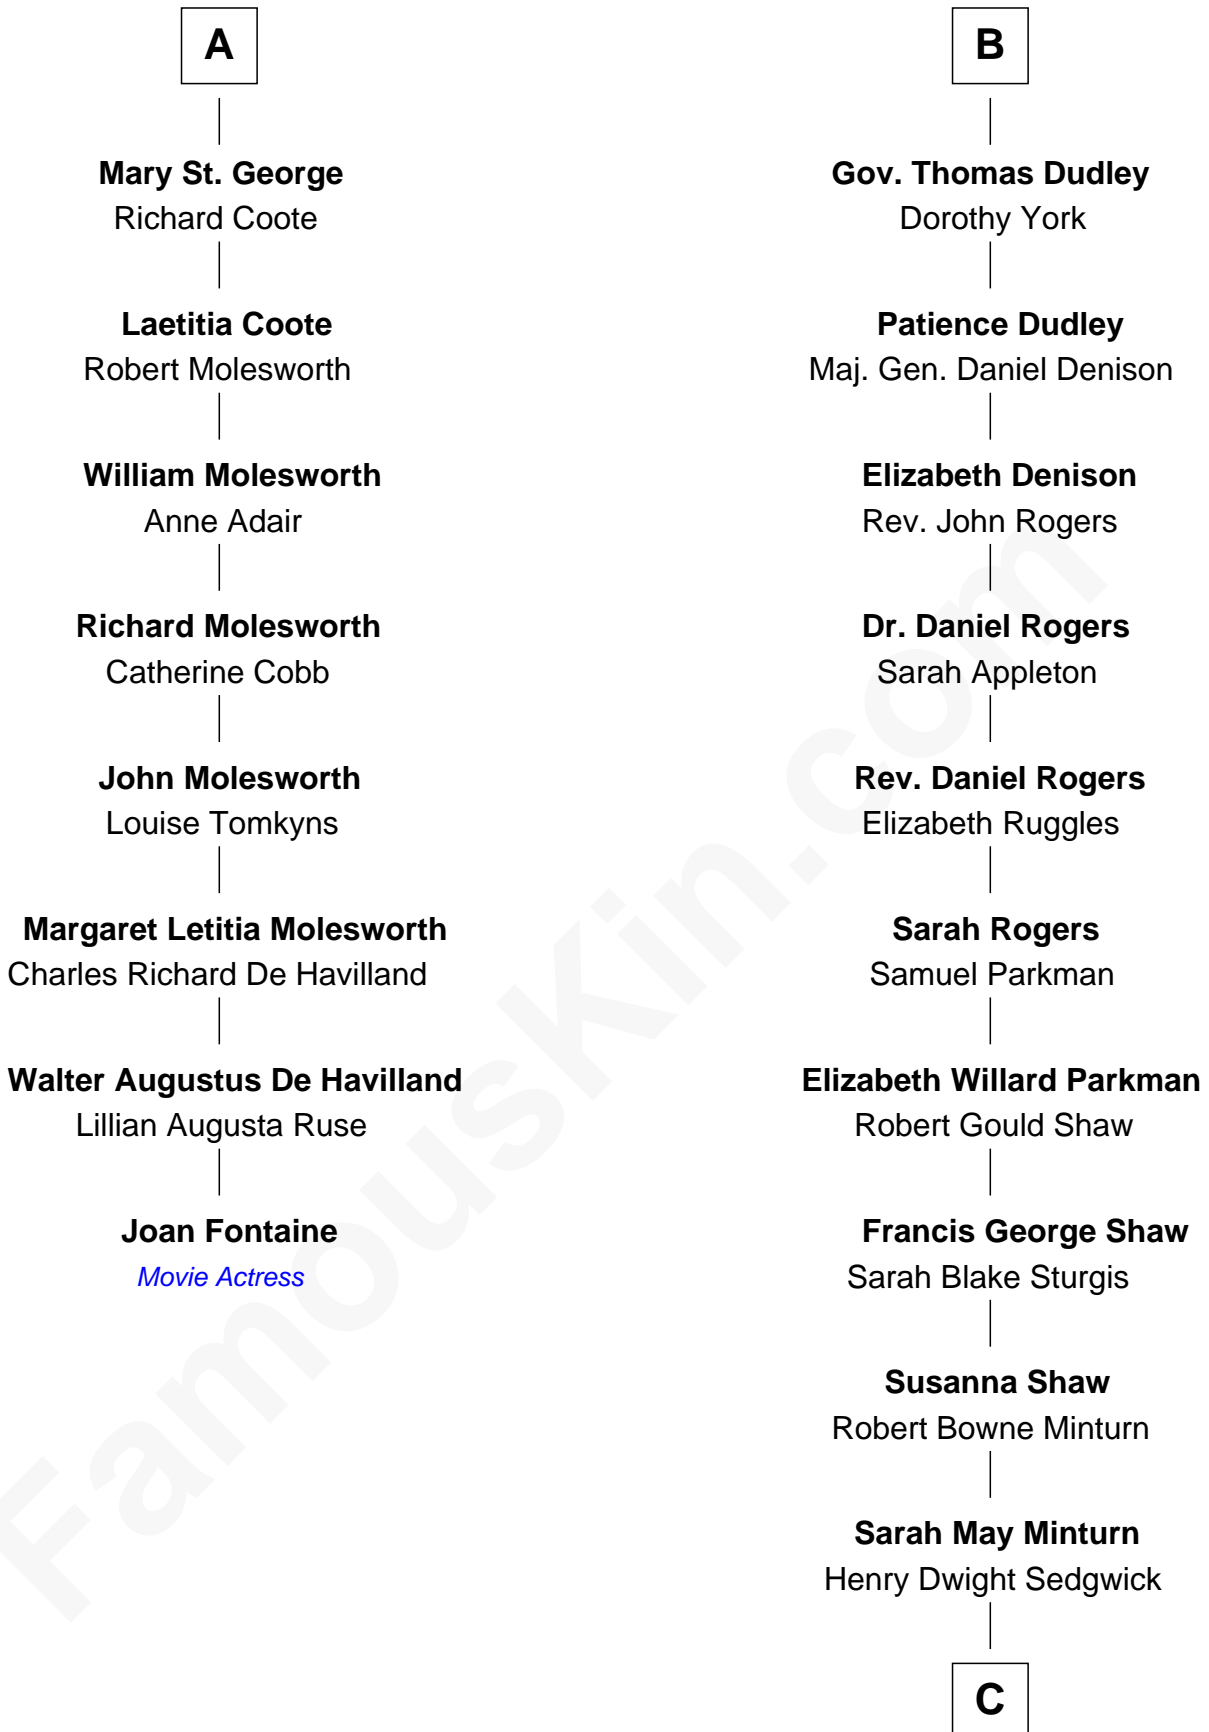

FamousKin.com Relationship Chart of

Joan Fontaine

Movie Actress

14th cousin 5 times removed of

Kyra Sedgwick

TV and Movie Actress

Sir Walter Blount

Sancha de Ayala

Cecily Grey

Sir Henry Dudley

----- Ashton

Probable

Roger Dudley

Susanna Thorne

B

C