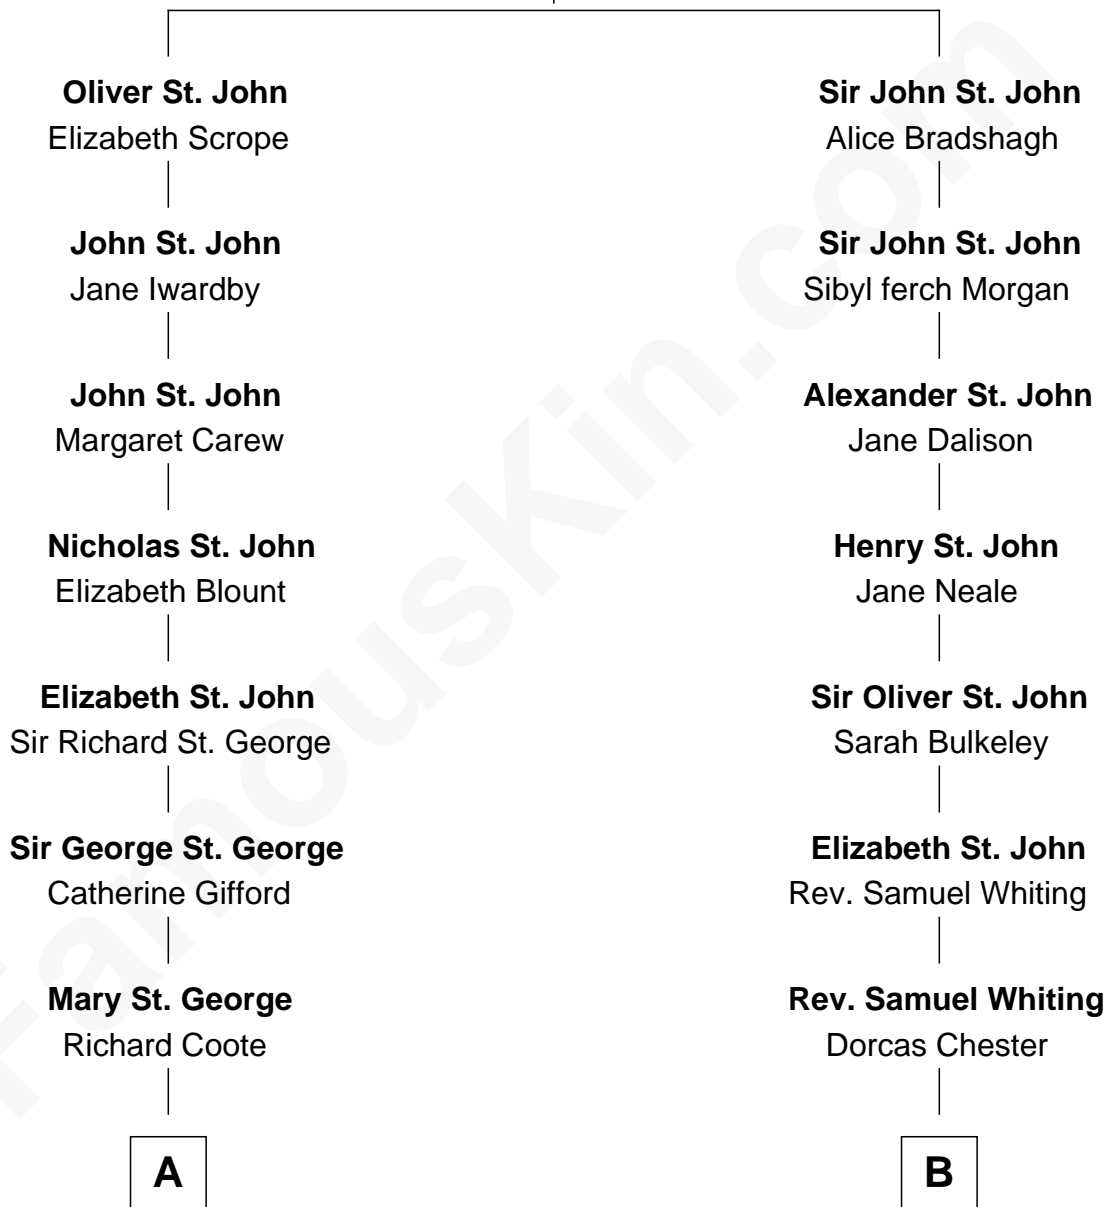

FamousKin.com Relationship Chart of

Joan Fontaine

Movie Actress

13th cousin 4 times removed of

Kyra Sedgwick

TV and Movie Actress

Sir Oliver St. John
Margaret Beauchamp

Kyra Sedgwick photo by [Angela George](#) (CC BY-SA 3.0)