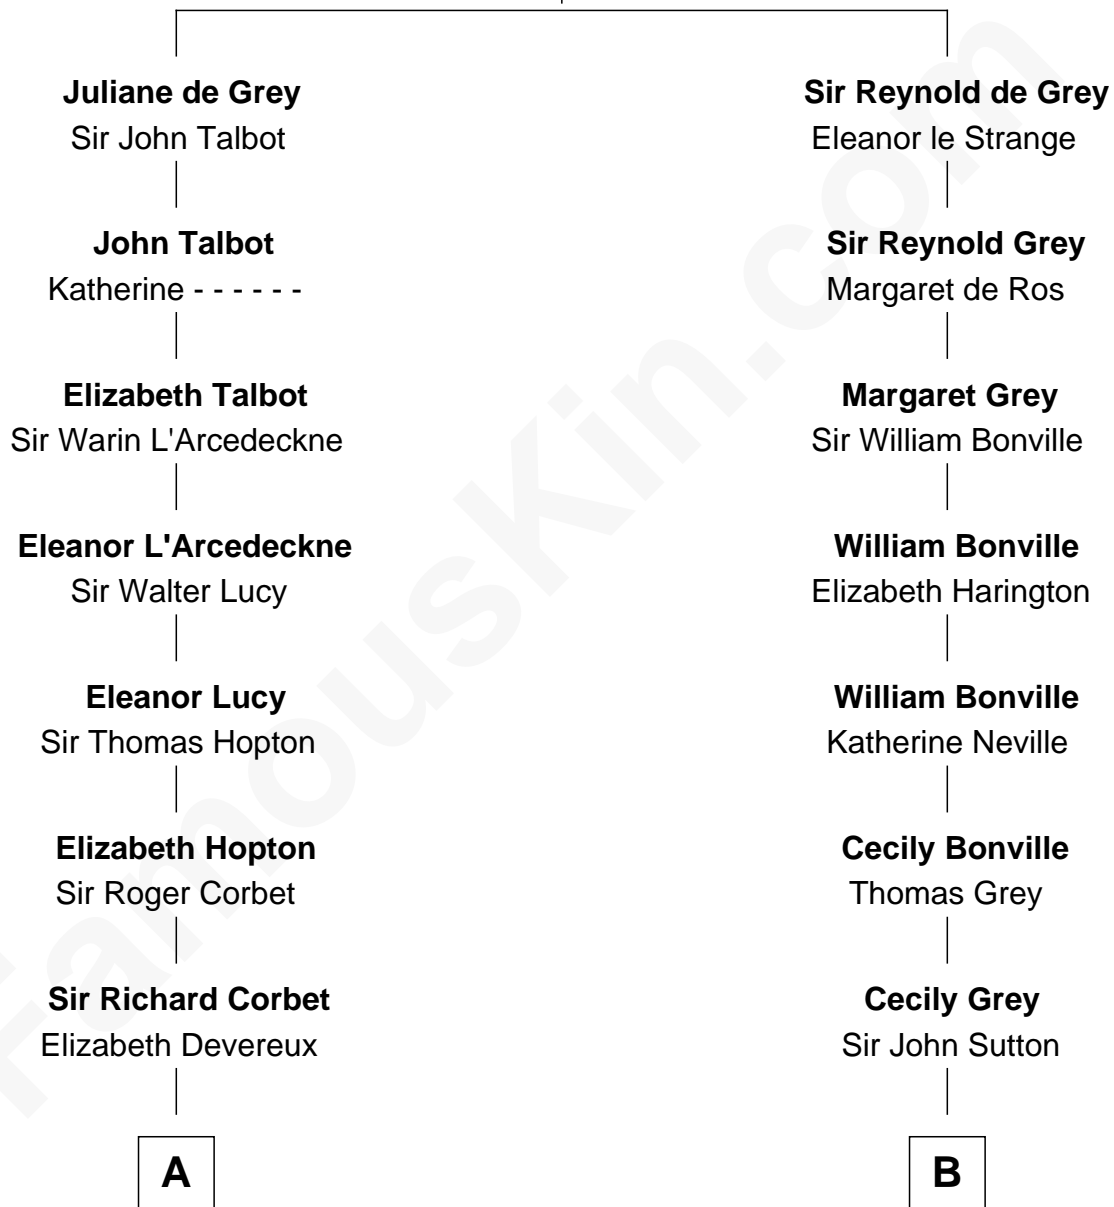

FamousKin.com Relationship Chart of

Joan Fontaine

Movie Actress

19th cousin 2 times removed of

Kyra Sedgwick

TV and Movie Actress

Sir Roger de Grey
Elizabeth de Hastings

C

Margaret Letitia Molesworth
Charles Richard De Havilland

Walter Augustus De Havilland
Lillian Augusta Ruse

Joan Fontaine
Movie Actress

D

Susanna Shaw
Robert Bowne Minturn

Sarah May Minturn
Henry Dwight Sedgwick