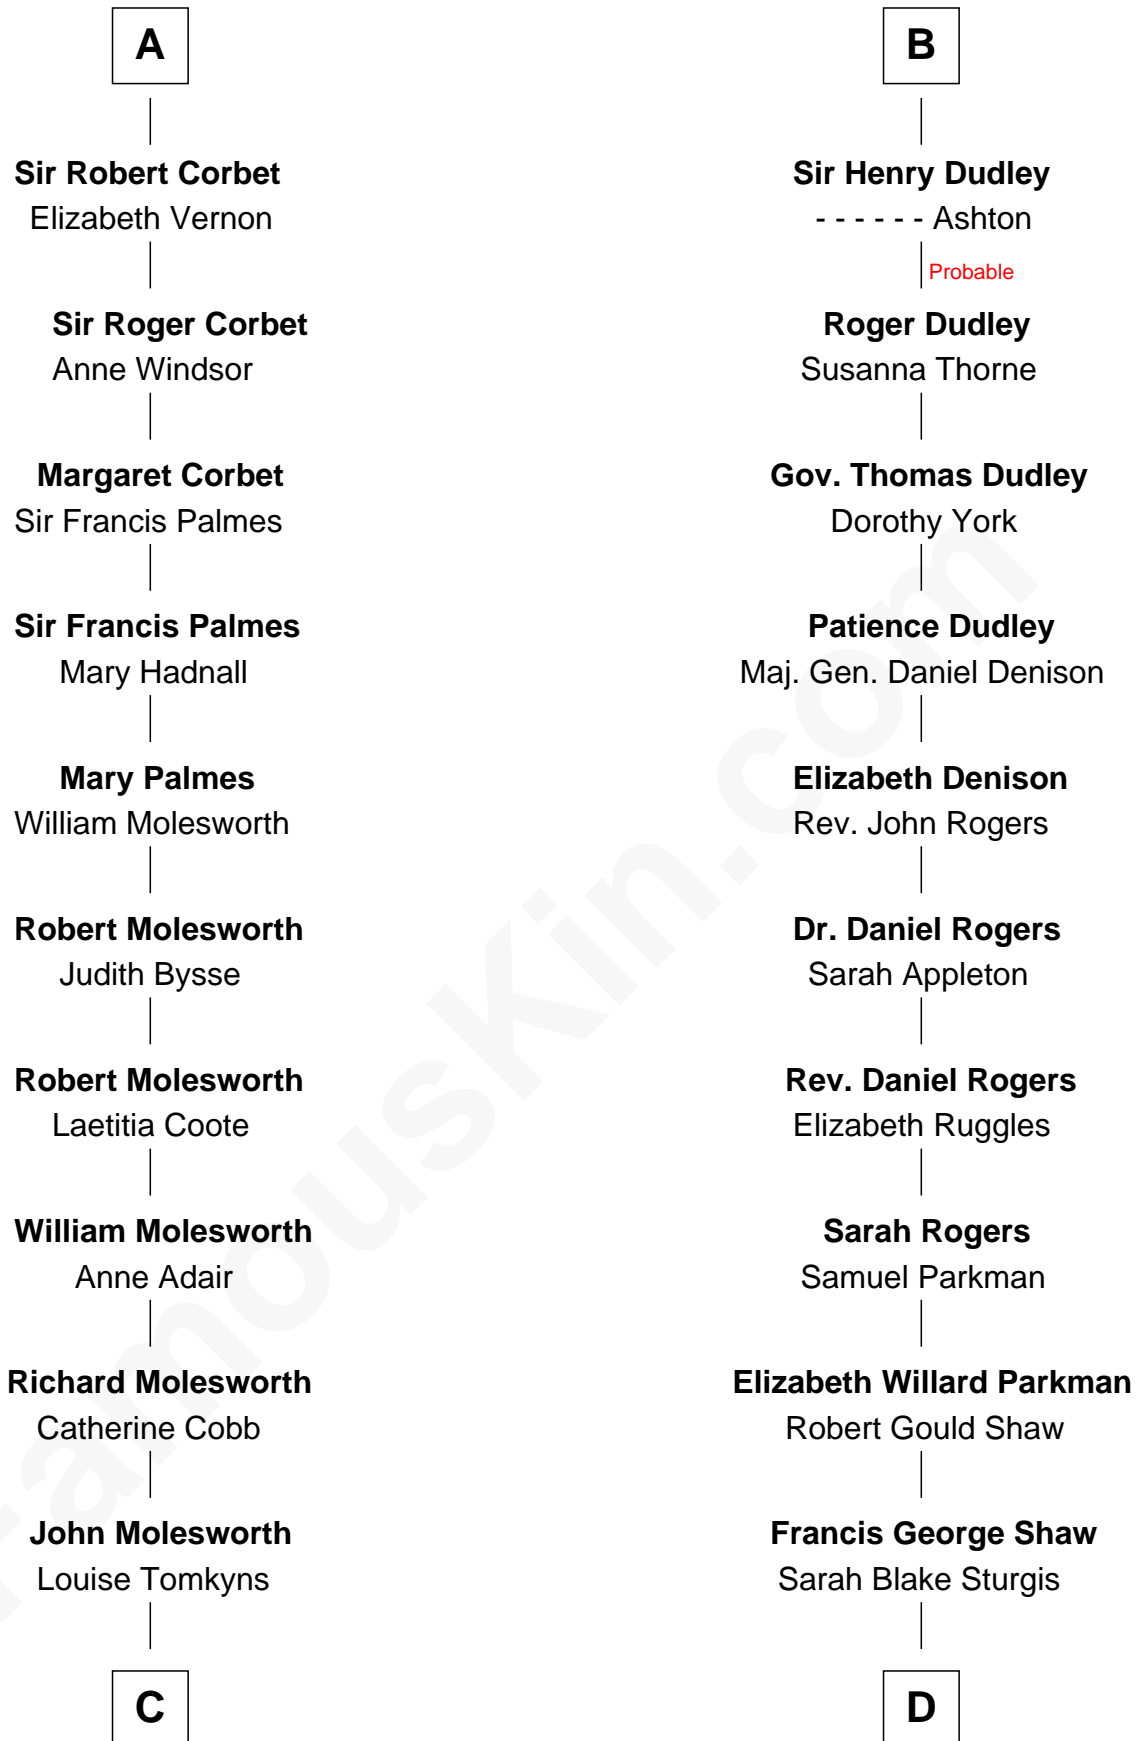

FamousKin.com Relationship Chart of

Joan Fontaine

Movie Actress

19th cousin 2 times removed of

Kyra Sedgwick

TV and Movie Actress

Sir Roger de Grey
Elizabeth de Hastings

C

Margaret Letitia Molesworth
Charles Richard De Havilland

Walter Augustus De Havilland
Lillian Augusta Ruse

Joan Fontaine
Movie Actress

D

Susanna Shaw
Robert Bowne Minturn

Sarah May Minturn
Henry Dwight Sedgwick