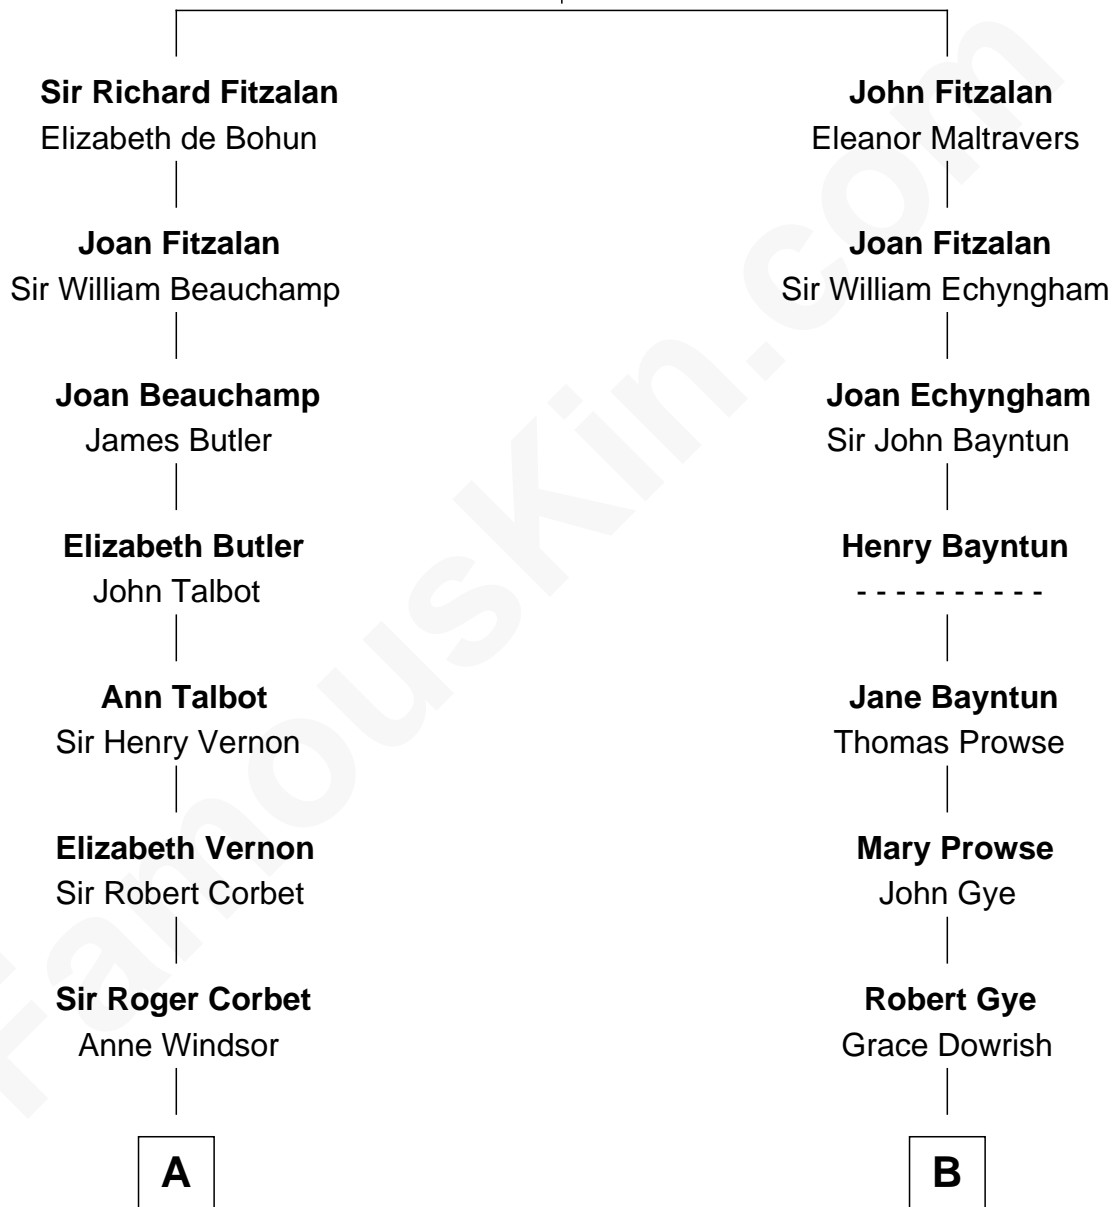

FamousKin.com Relationship Chart of

Joan Fontaine

Movie Actress

17th cousin 1 time removed of

Kyra Sedgwick

TV and Movie Actress

Richard Fitzalan
Eleanor Plantagenet

C

Henry Dwight Sedgwick

Patricia Ann Rosenwald

Kyra Sedgwick

TV and Movie Actress

FamousKin.com