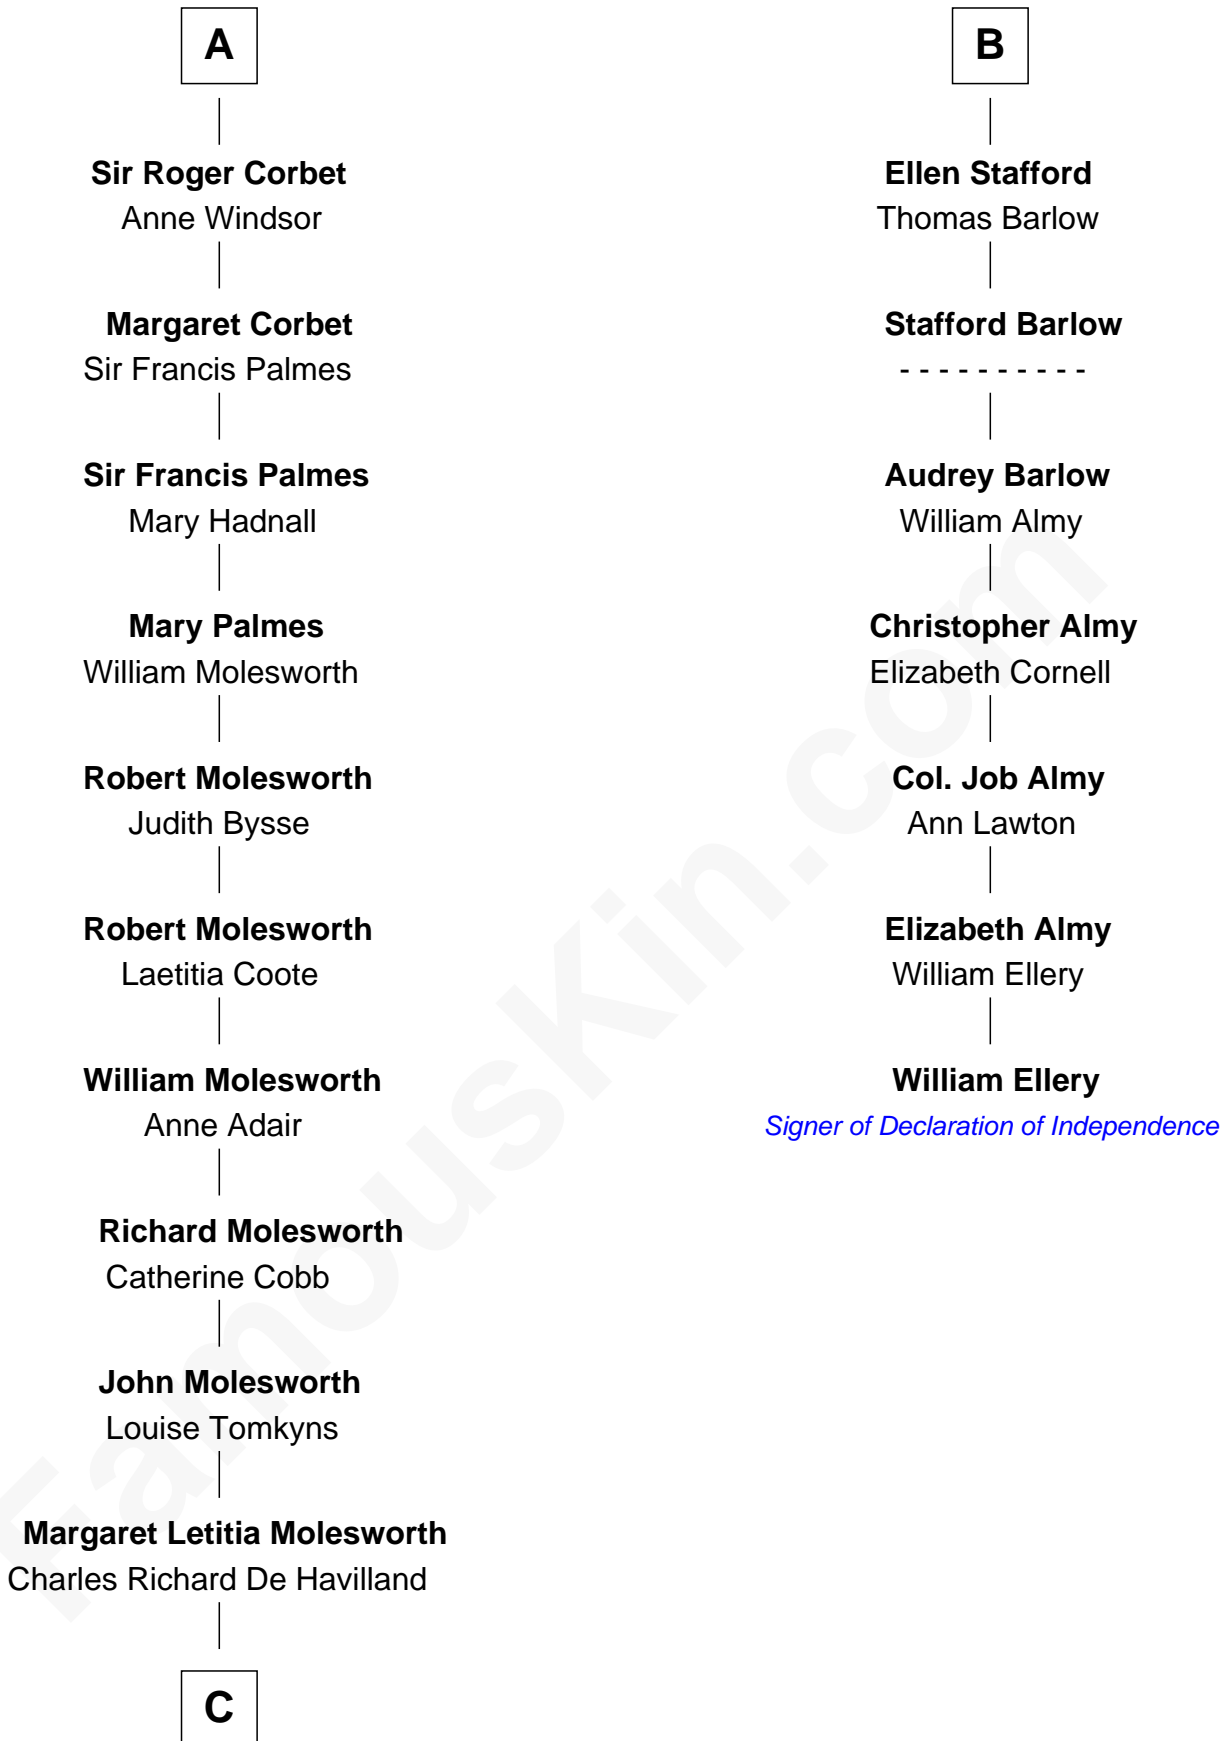

FamousKin.com Relationship Chart of

Joan Fontaine

Movie Actress

13th cousin 5 times removed of

William Ellery

Signer of the Declaration of Independence

C

—
Walter Augustus De Havilland

Lillian Augusta Ruse

—
Joan Fontaine

Movie Actress

FamousKin.com