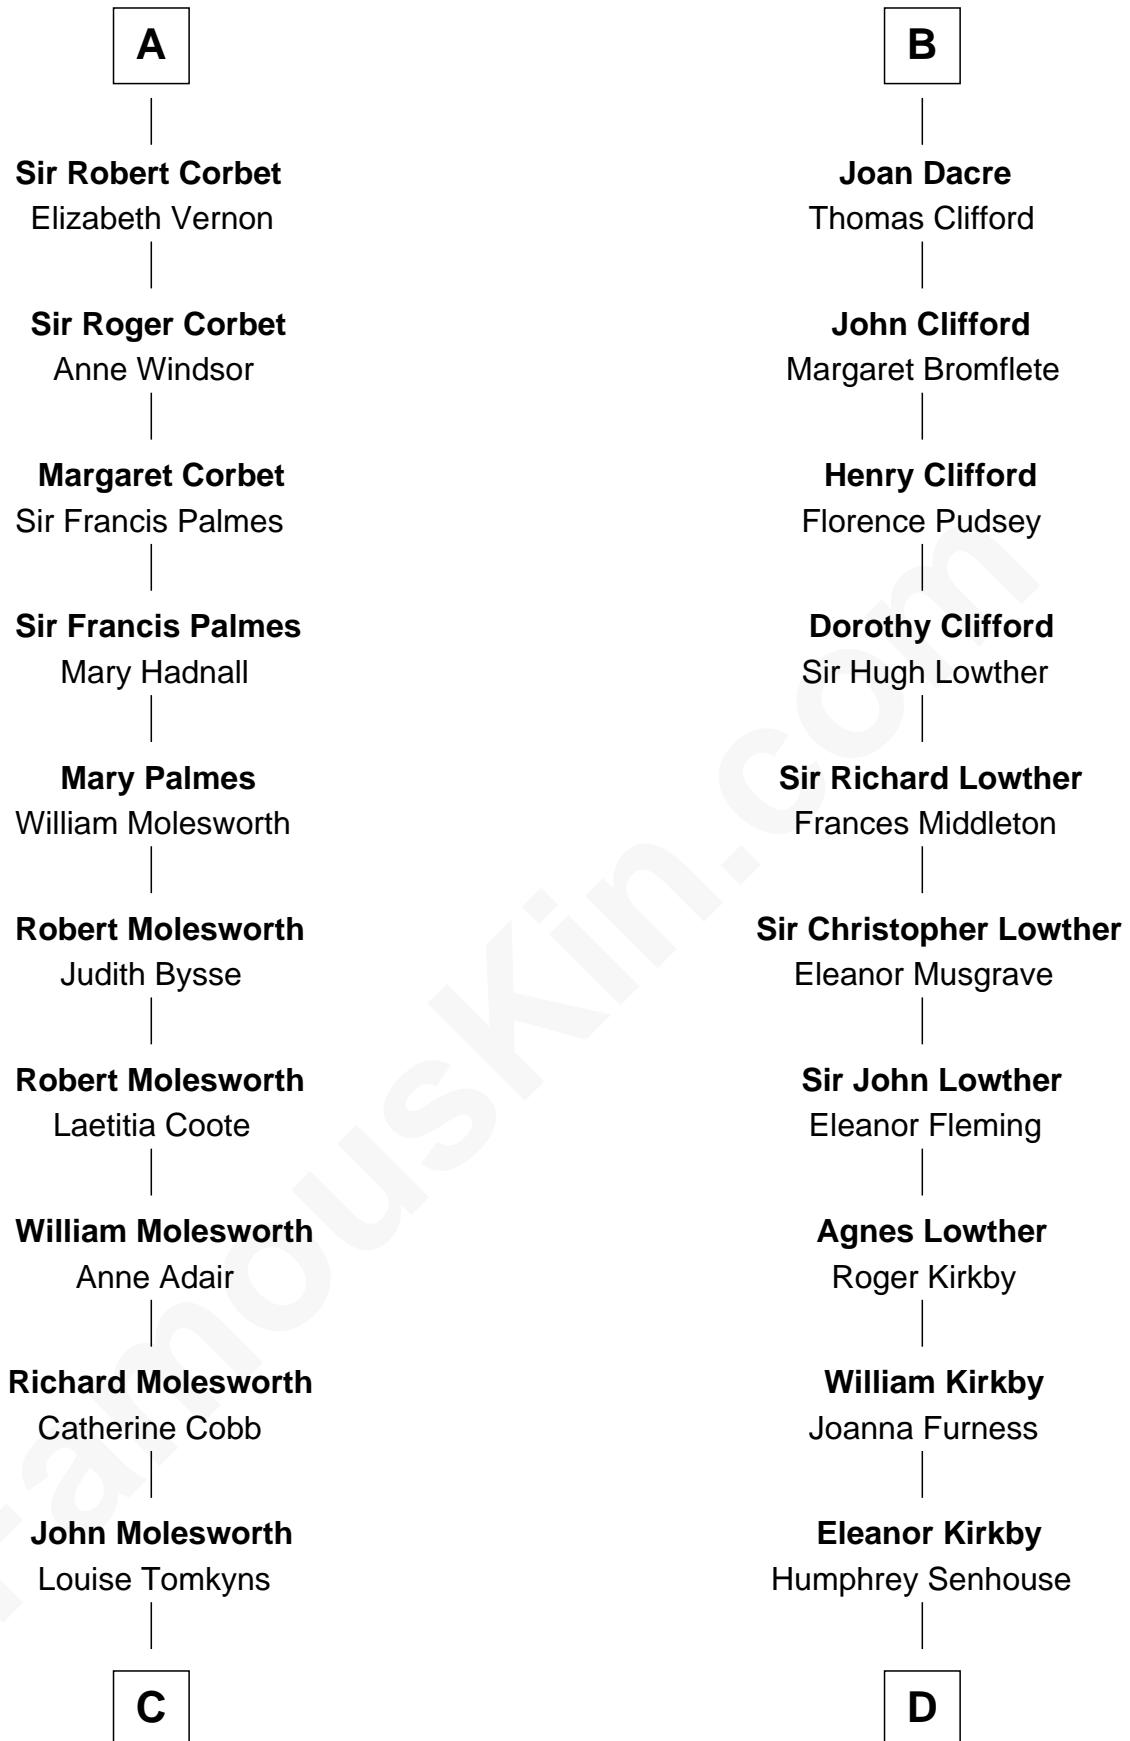

FamousKin.com Relationship Chart of

Joan Fontaine

Movie Actress

19th cousin of

Fletcher Christian

Leader of the mutiny on the Bounty

Sir Roger de Somery

Nichole d'Aubenev

Maud de Somery
Sir Henry de Erdington

Sir Henry de Erdington
Joan de Wolvey

Sir Giles de Erdington
Elizabeth de Tolthorpe

Margaret de Erdington
Sir Roger Corbet

Sir Robert Corbet
Margaret - - - - -

Sir Roger Corbet
Elizabeth Hopton

Sir Richard Corbet
Elizabeth Devereux

A

Margaret de Somery
Ralph Basset

Ralph Basset
Hawise - - - - -

Margaret Basset
Edmund de Stafford

Ralph de Stafford
Margaret de Audley

Sir Hugh de Stafford
Philippa de Beauchamp

Margaret de Stafford
Sir Ralph Neville

Philippe Neville
Sir Thomas Dacre

B

C

Margaret Letitia Molesworth

Charles Richard De Havilland

Walter Augustus De Havilland

Lillian Augusta Ruse