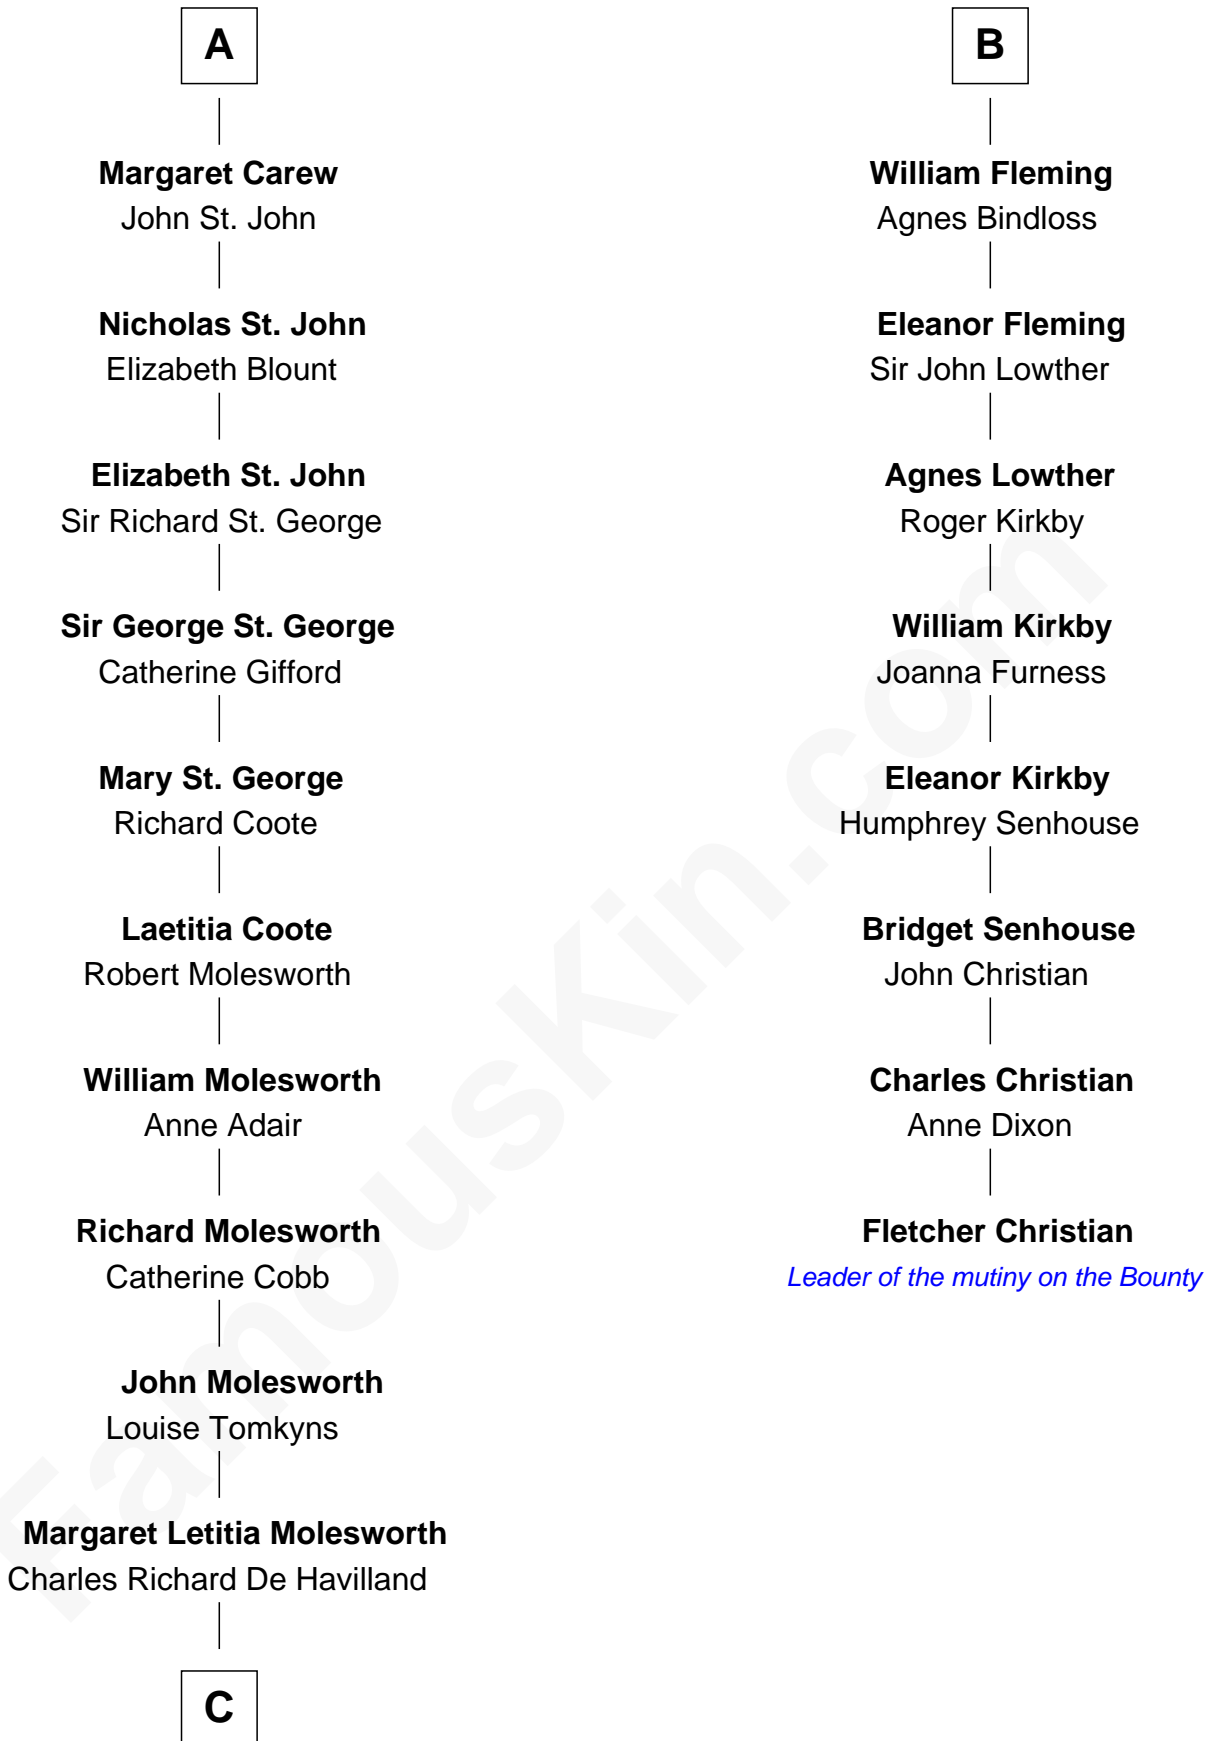

FamousKin.com Relationship Chart of

Joan Fontaine

Movie Actress

14th cousin 4 times removed of

Fletcher Christian

Leader of the mutiny on the Bounty

C

Walter Augustus De Havilland

Lillian Augusta Ruse

Joan Fontaine

Movie Actress

FamousKin.com