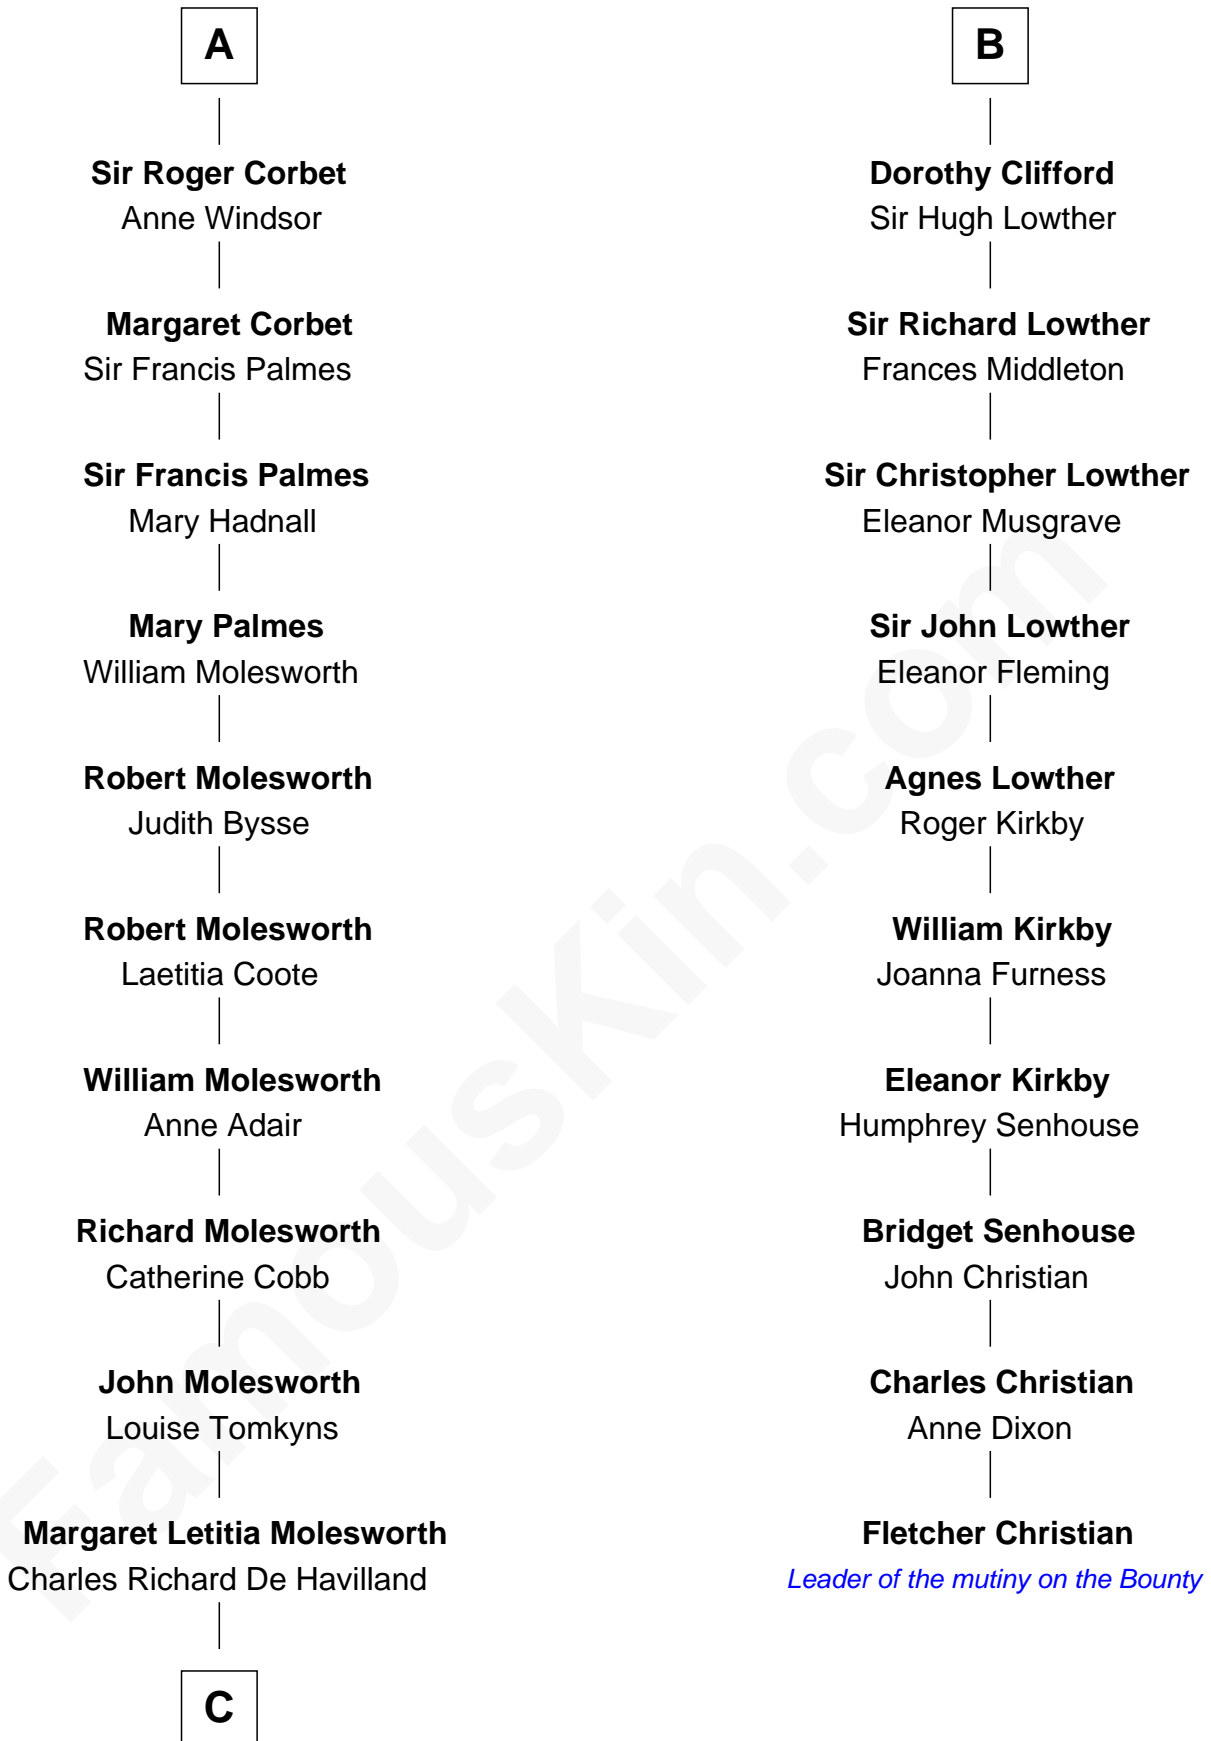

FamousKin.com Relationship Chart of

Joan Fontaine

Movie Actress

16th cousin 2 times removed of

Fletcher Christian

Leader of the mutiny on the Bounty

Henry Plantagenet

Maud de Chaworth

C

Walter Augustus De Havilland

Lillian Augusta Ruse

Joan Fontaine

Movie Actress

FamousKin.com