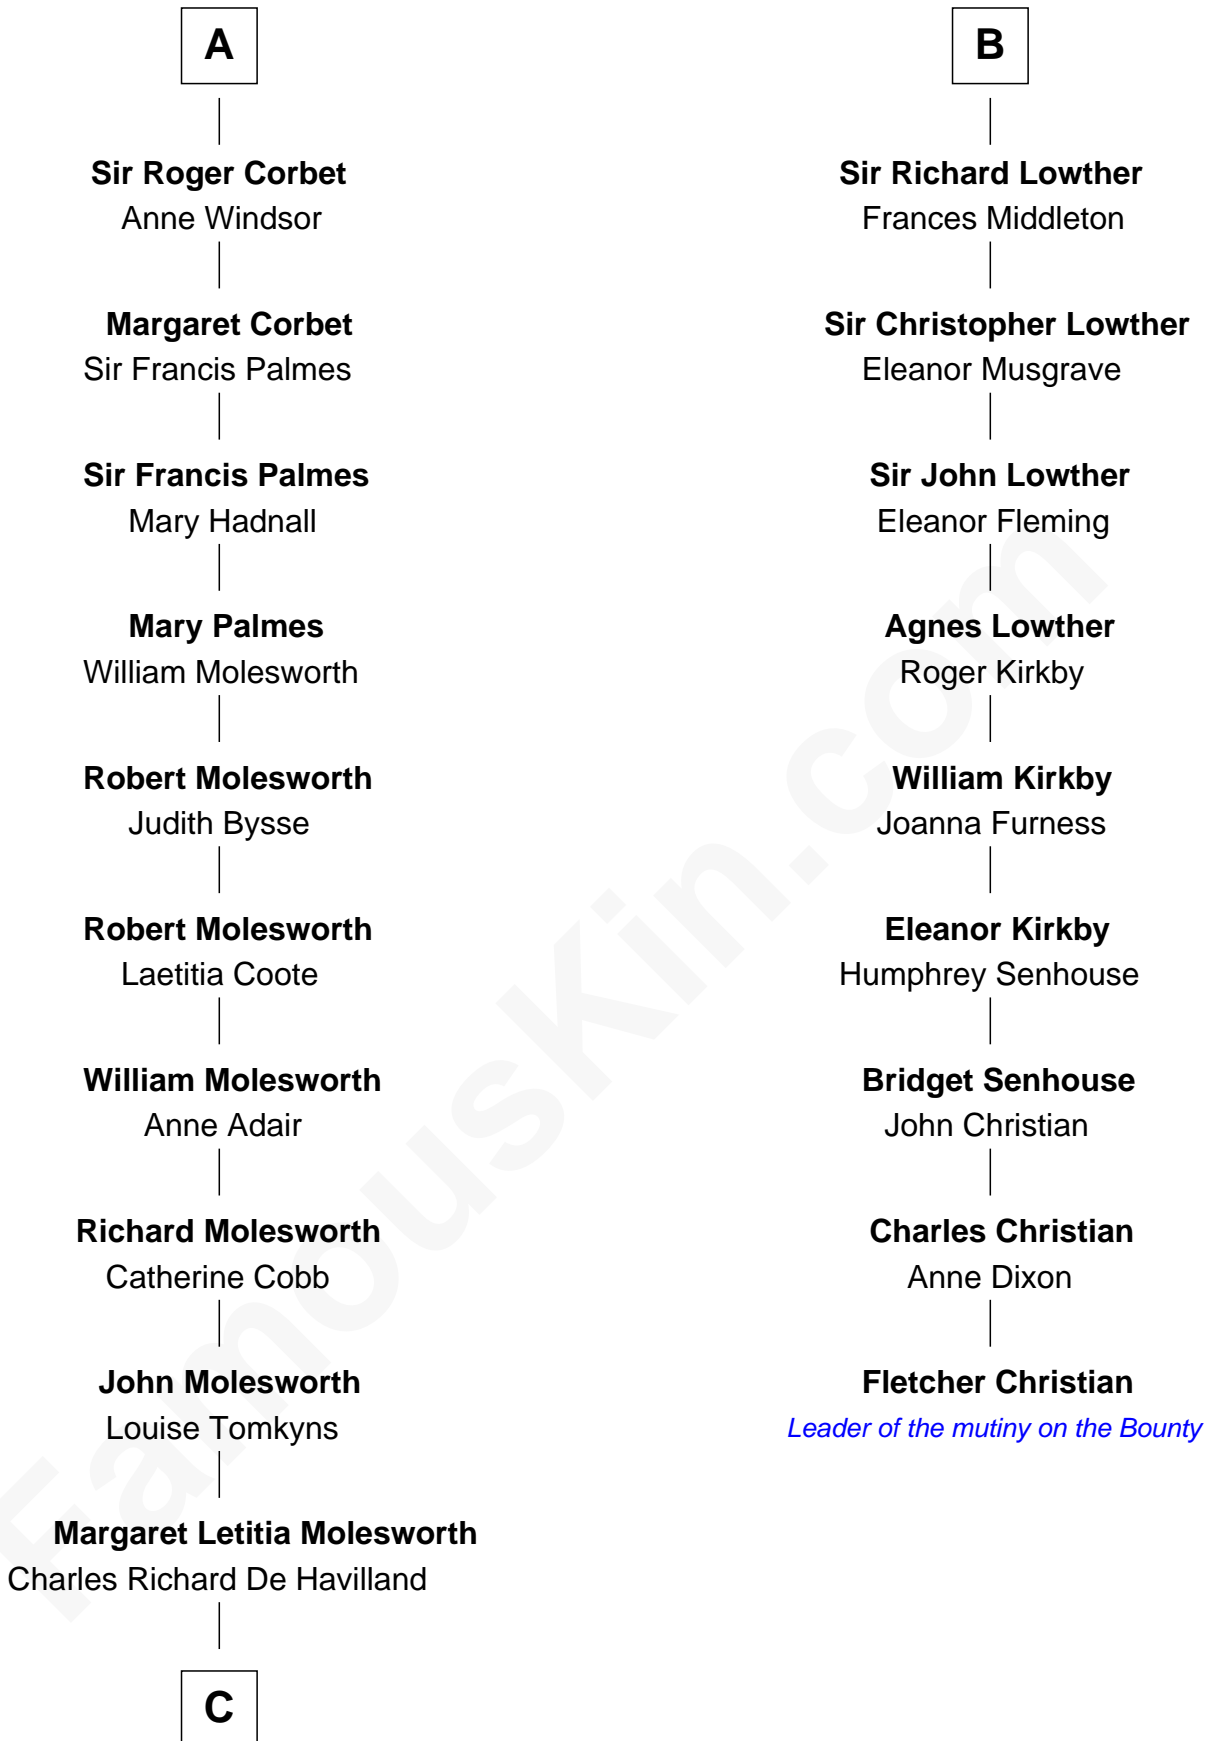

FamousKin.com Relationship Chart of

Joan Fontaine

Movie Actress

15th cousin 3 times removed of

Fletcher Christian

Leader of the mutiny on the Bounty

C

—
Walter Augustus De Havilland

Lillian Augusta Ruse

—
Joan Fontaine

Movie Actress

FamousKin.com